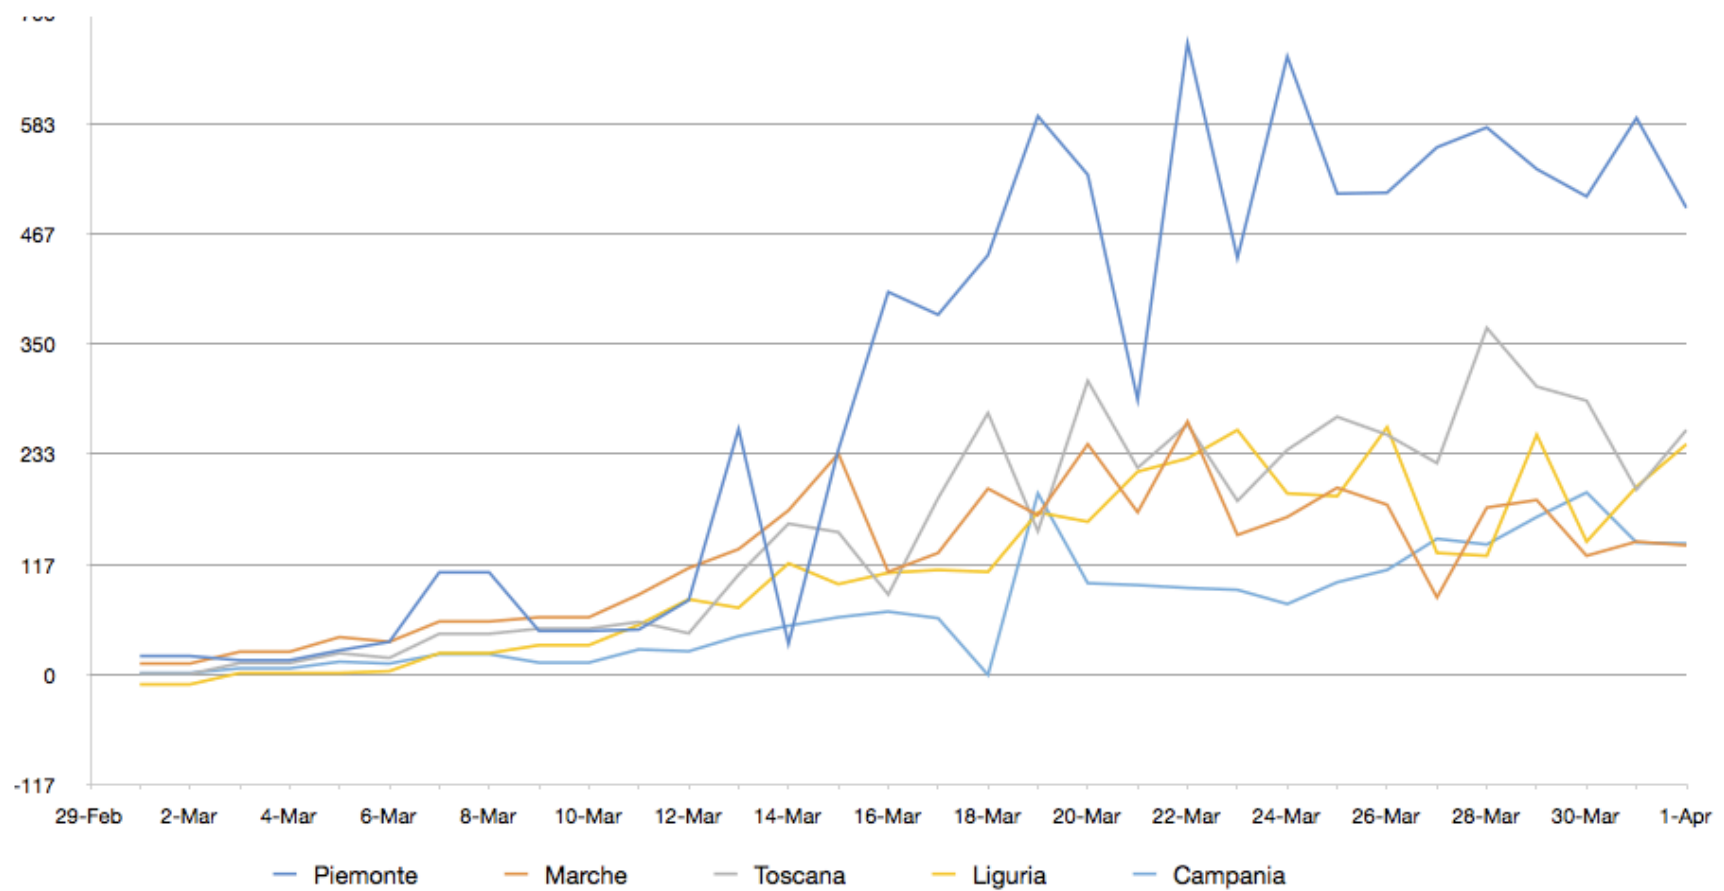

Nuovi contagi Gruppo 2

PIETRO PAOLO ALESSANDRELLO
Consulting, Training and Mentoring

Tel: +39 055 289904
www.alessandrello.org

creativity and communication by: www.creativehabitat.agency