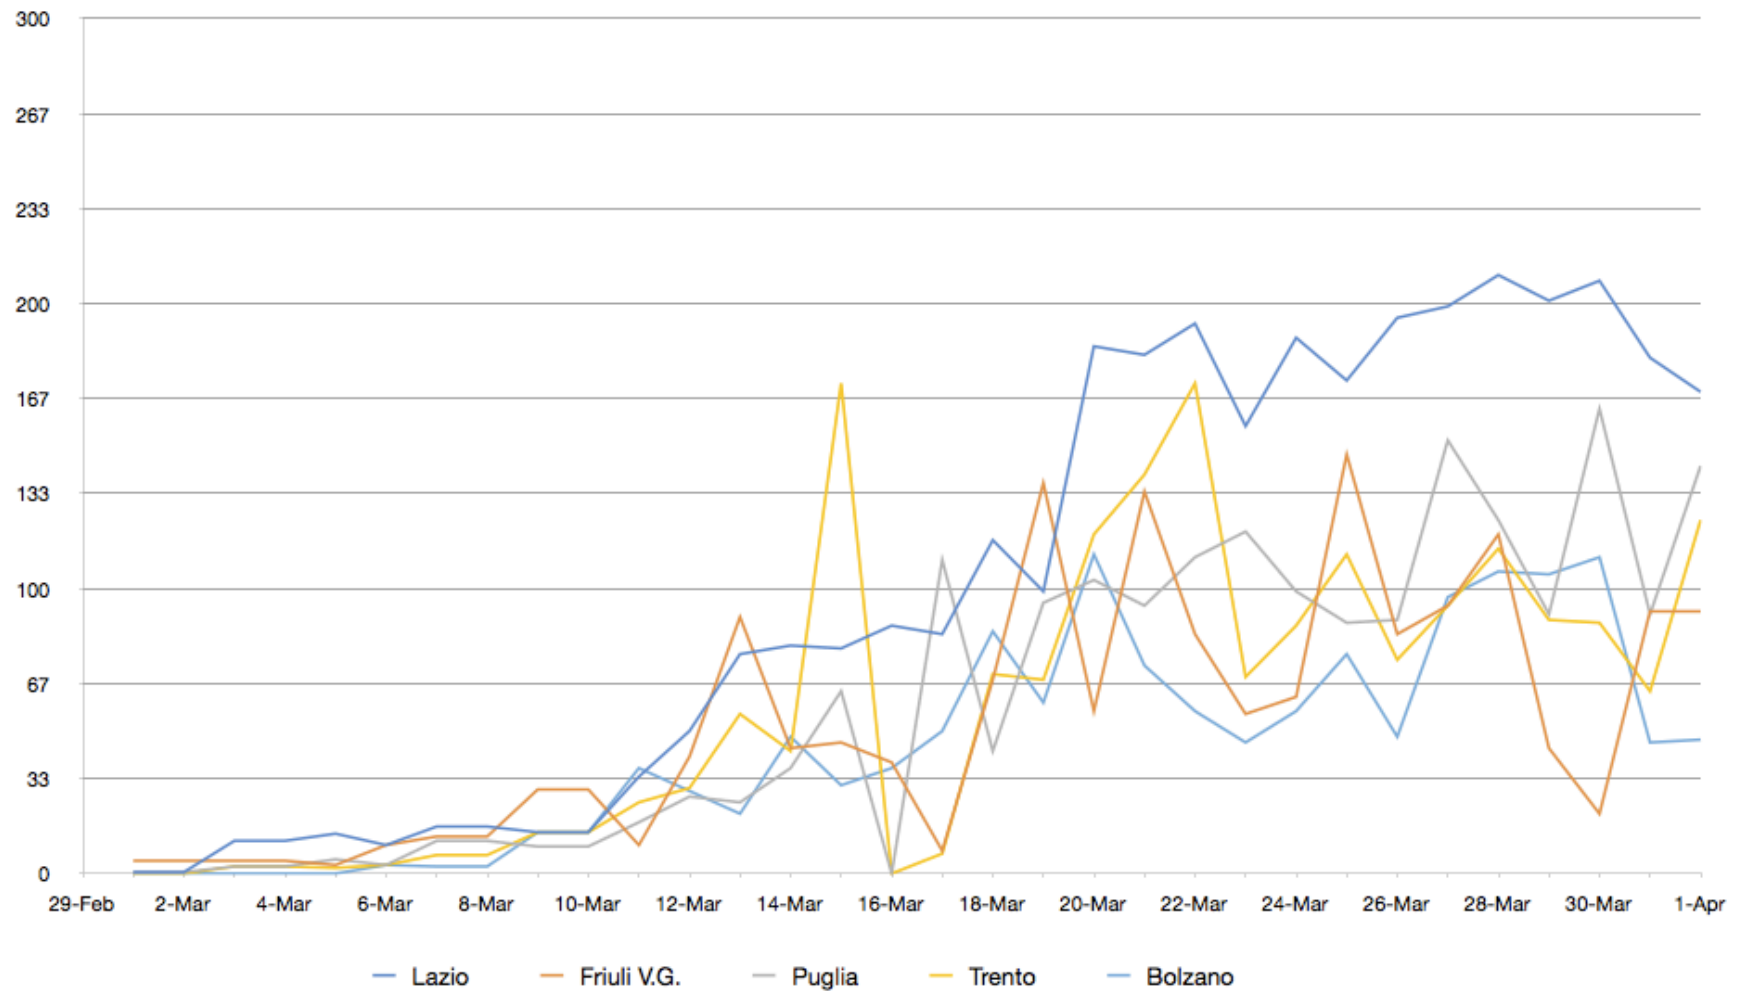

# Aumento dei contagi %

	24-Mar	25-Mar	26-Mar	27-Mar	28-Mar	29-Mar	30-Mar	31-Mar	1-Apr
ITALIA	8%	8%	8%	7%	7%	6%	4%	4%	5%
Lombardia	7%	5%	8%	7%	6%	4%	3%	2%	4%
Emilia Romagna	8%	9%	8%	7%	7%	6%	3%	4%	5%
Veneto	8%	8%	8%	8%	6%	5%	4%	5%	5%
Piemonte	13%	9%	8%	9%	8%	7%	6%	7%	5%
Marche	7%	7%	6%	3%	6%	5%	4%	4%	4%
Toscana	10%	10%	9%	7%	11%	8%	7%	4%	6%
Liguria	10%	9%	11%	5%	5%	9%	5%	6%	7%
Campania	7%	9%	9%	11%	9%	10%	11%	7%	7%
Lazio	12%	10%	10%	9%	9%	8%	8%	6%	5%
Friuli V.G.	7%	15%	7%	8%	9%	3%	1%	6%	6%
Puglia	11%	9%	8%	13%	9%	6%	11%	5%	8%
Trento	9%	10%	6%	7%	8%	6%	6%	4%	7%
Bolzano	8%	10%	6%	11%	11%	9%	9%	3%	3%
Sicilia	17%	17%	17%	7%	9%	7%	7%	6%	4%
Umbria	12%	10%	13%	10%	10%	6%	3%	3%	2%
Abruzzo	4%	18%	16%	8%	11%	14%	4%	4%	2%
Sardegna	17%	5%	12%	7%	18%	2%	7%	6%	3%
Valle d'Aosta	2%	0%	2%	11%	13%	14%	0%	8%	0%
Calabria	9%	10%	12%	26%	12%	11%	5%	2%	2%
Molise	9%	0%	41%	6%	13%	3%	6%	7%	11%
Basilicata	2%	23%	27%	5%	21%	11%	6%	6%	5%

# Nuovi contagi Gruppo 3