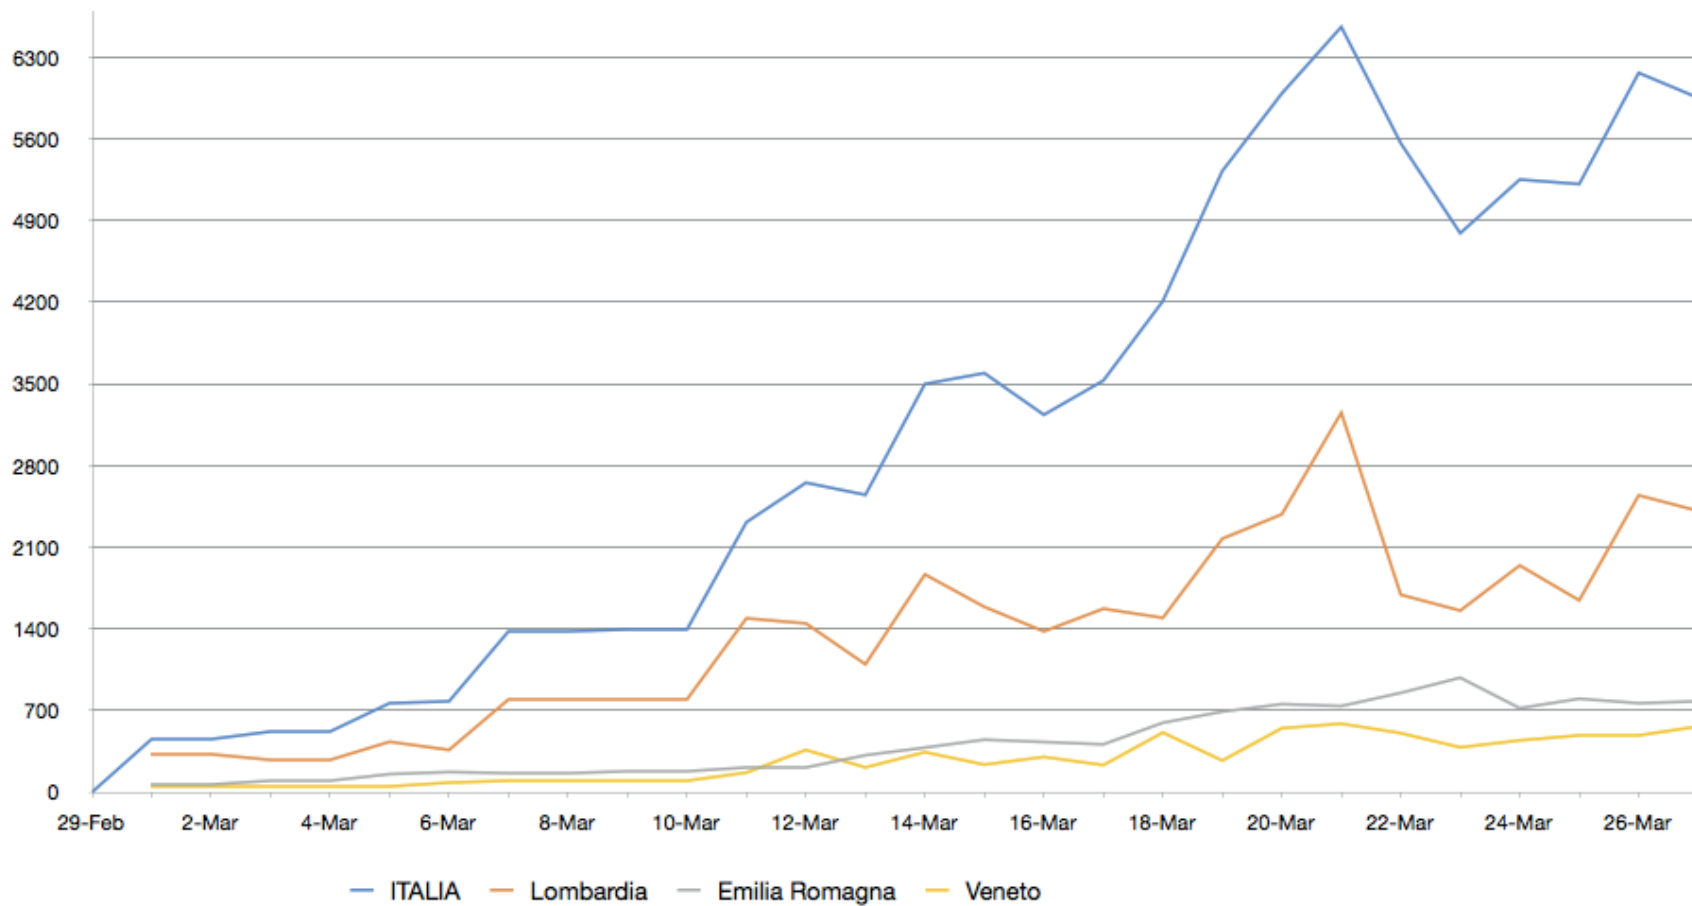

Nuovi contagi Gruppo 1

PIETRO PAOLO ALESSANDRELLO
Consulting, Training and Mentoring

Tel: +39 055 289904
www.alessandrello.org