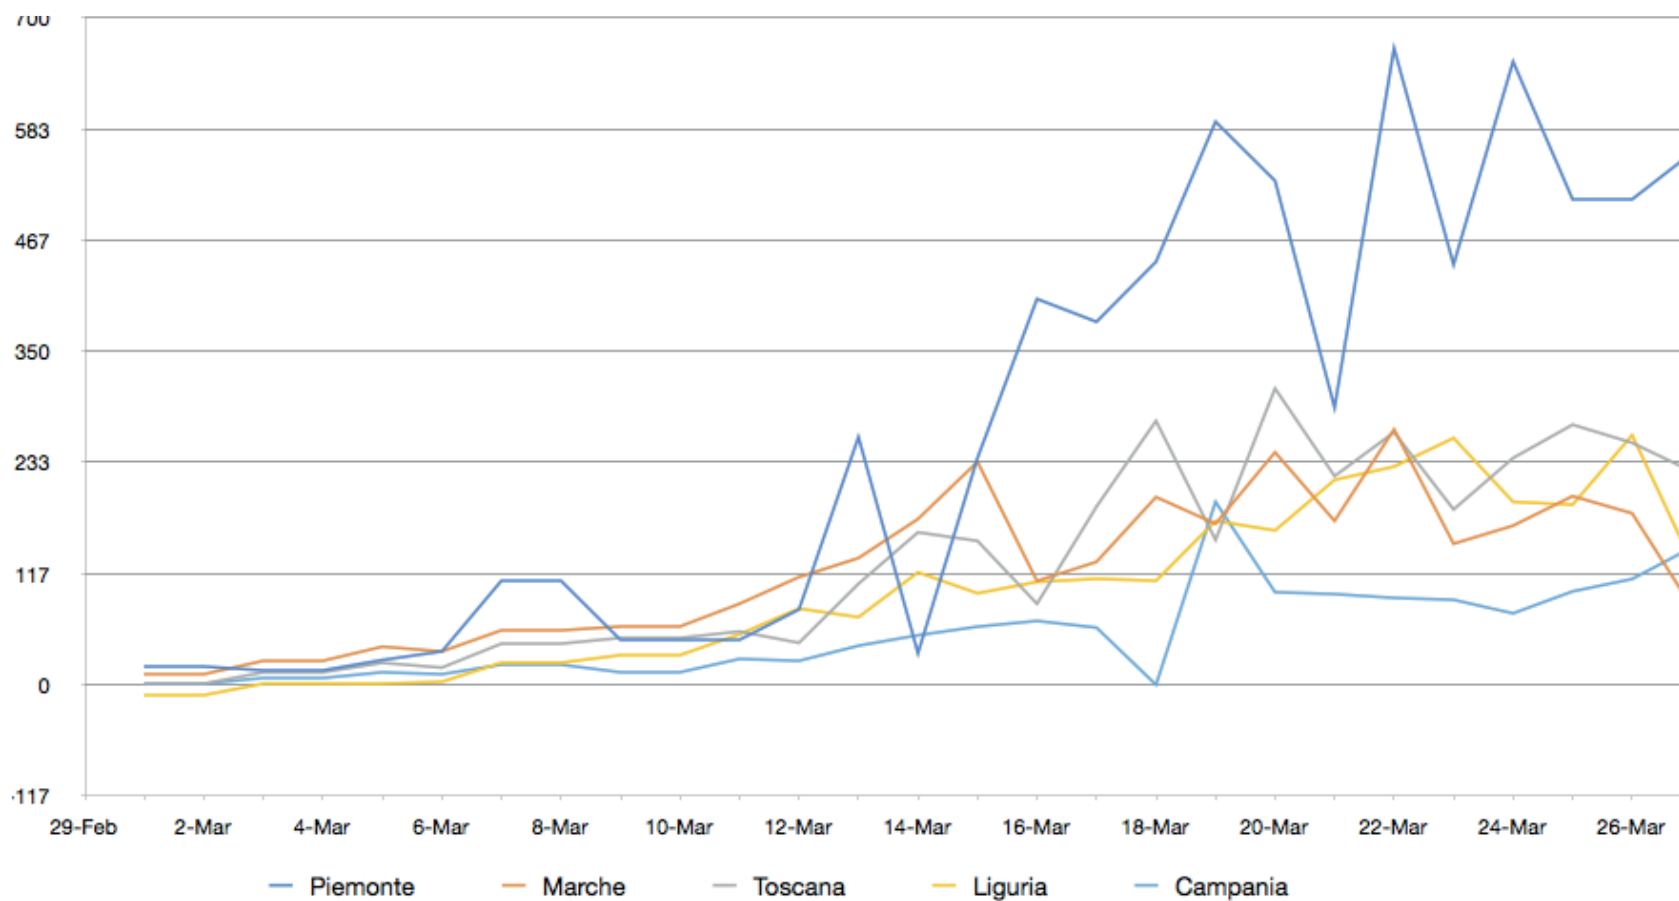

Nuovi contagi Gruppo 2

PIETRO PAOLO ALESSANDRELLO
Consulting, Training and Mentoring

Tel: +39 055 289904
www.alessandrello.org