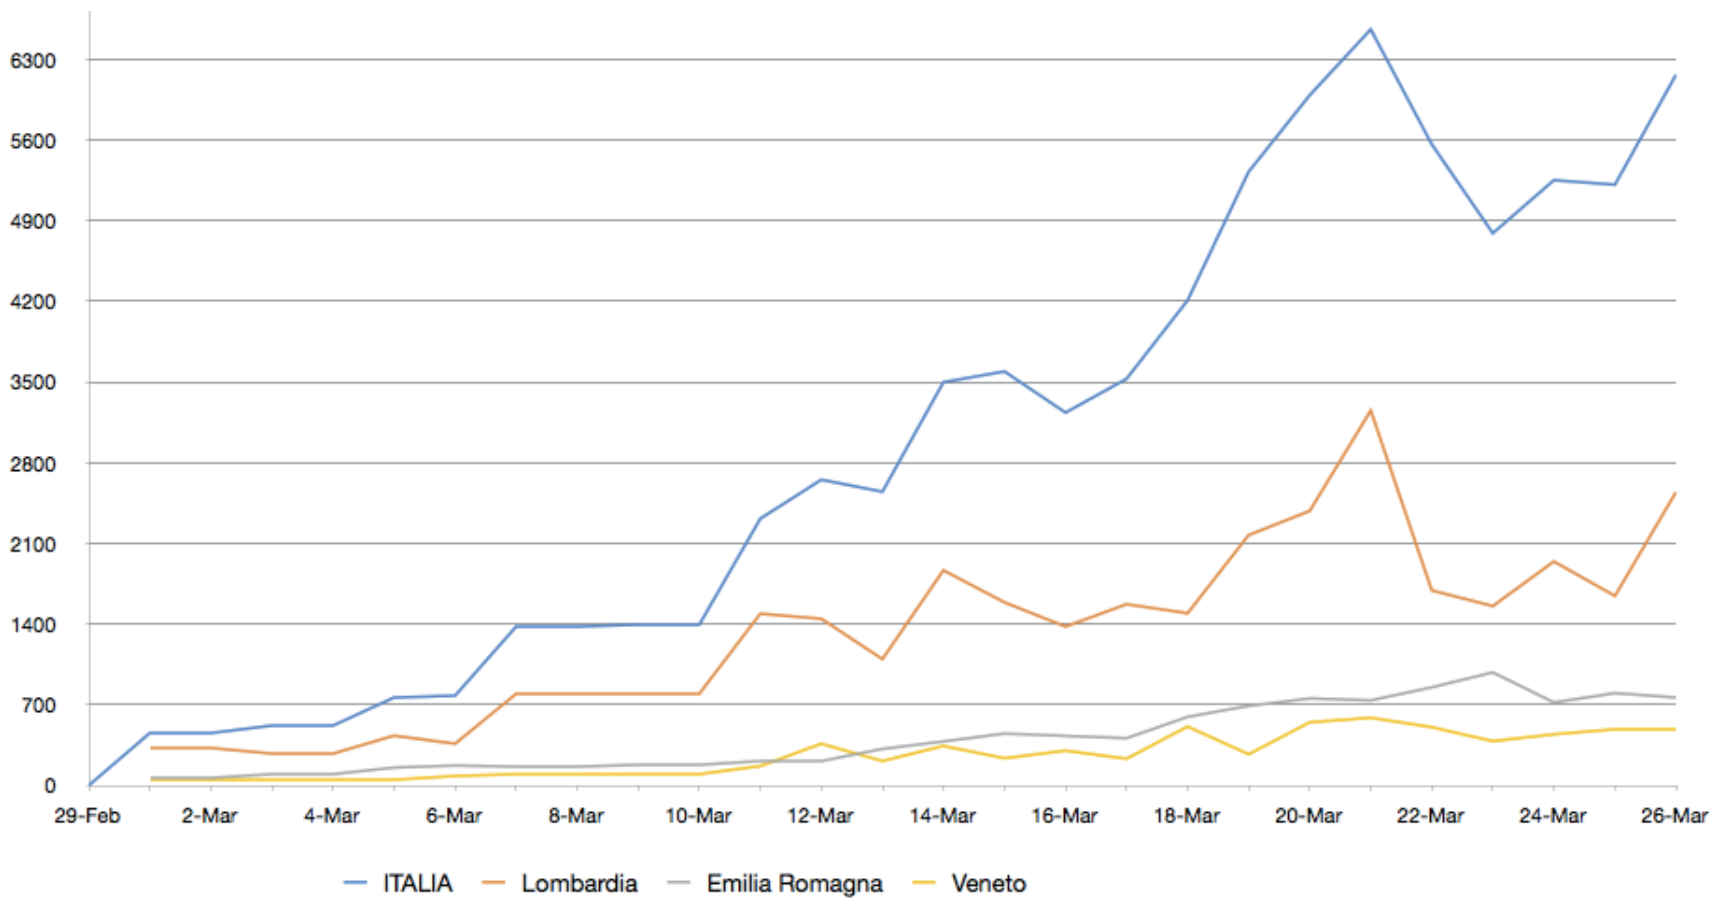

Nuovi contagi Gruppo 1

PIETRO PAOLO ALESSANDRELLO
Consulting, Training and Mentoring

Tel: +39 055 289904
www.alessandrello.org