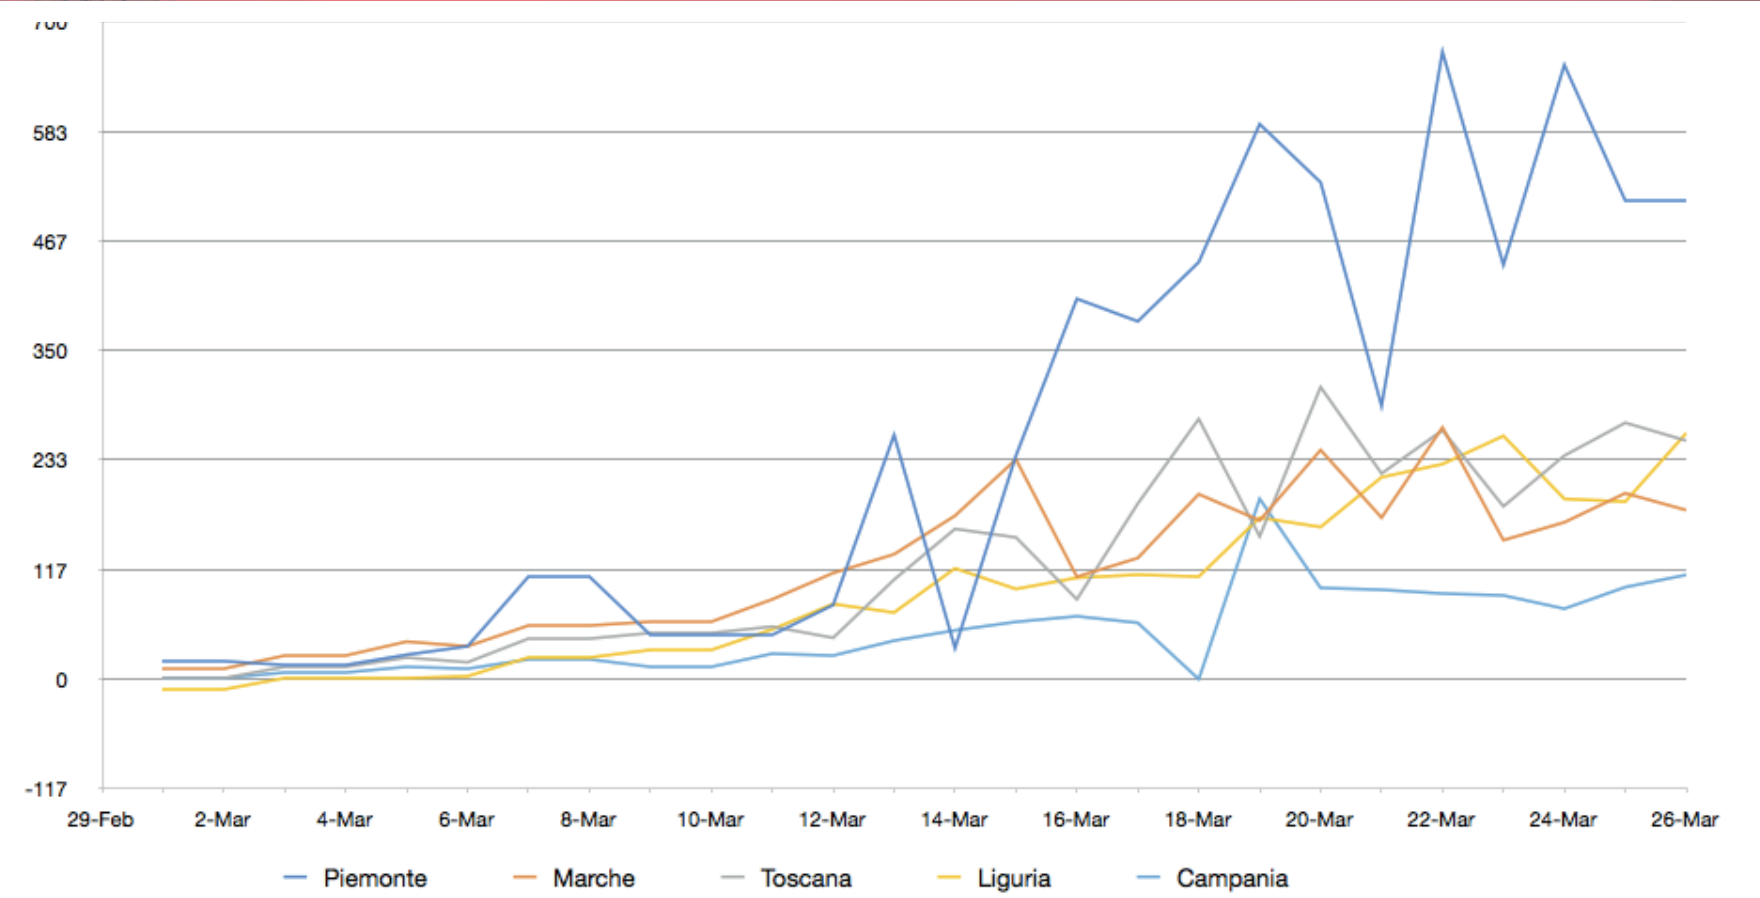

Nuovi contagi Gruppo 2

PIETRO PAOLO ALESSANDRELLO
Consulting, Training and Mentoring

Tel: +39 055 289904
www.alessandrello.org