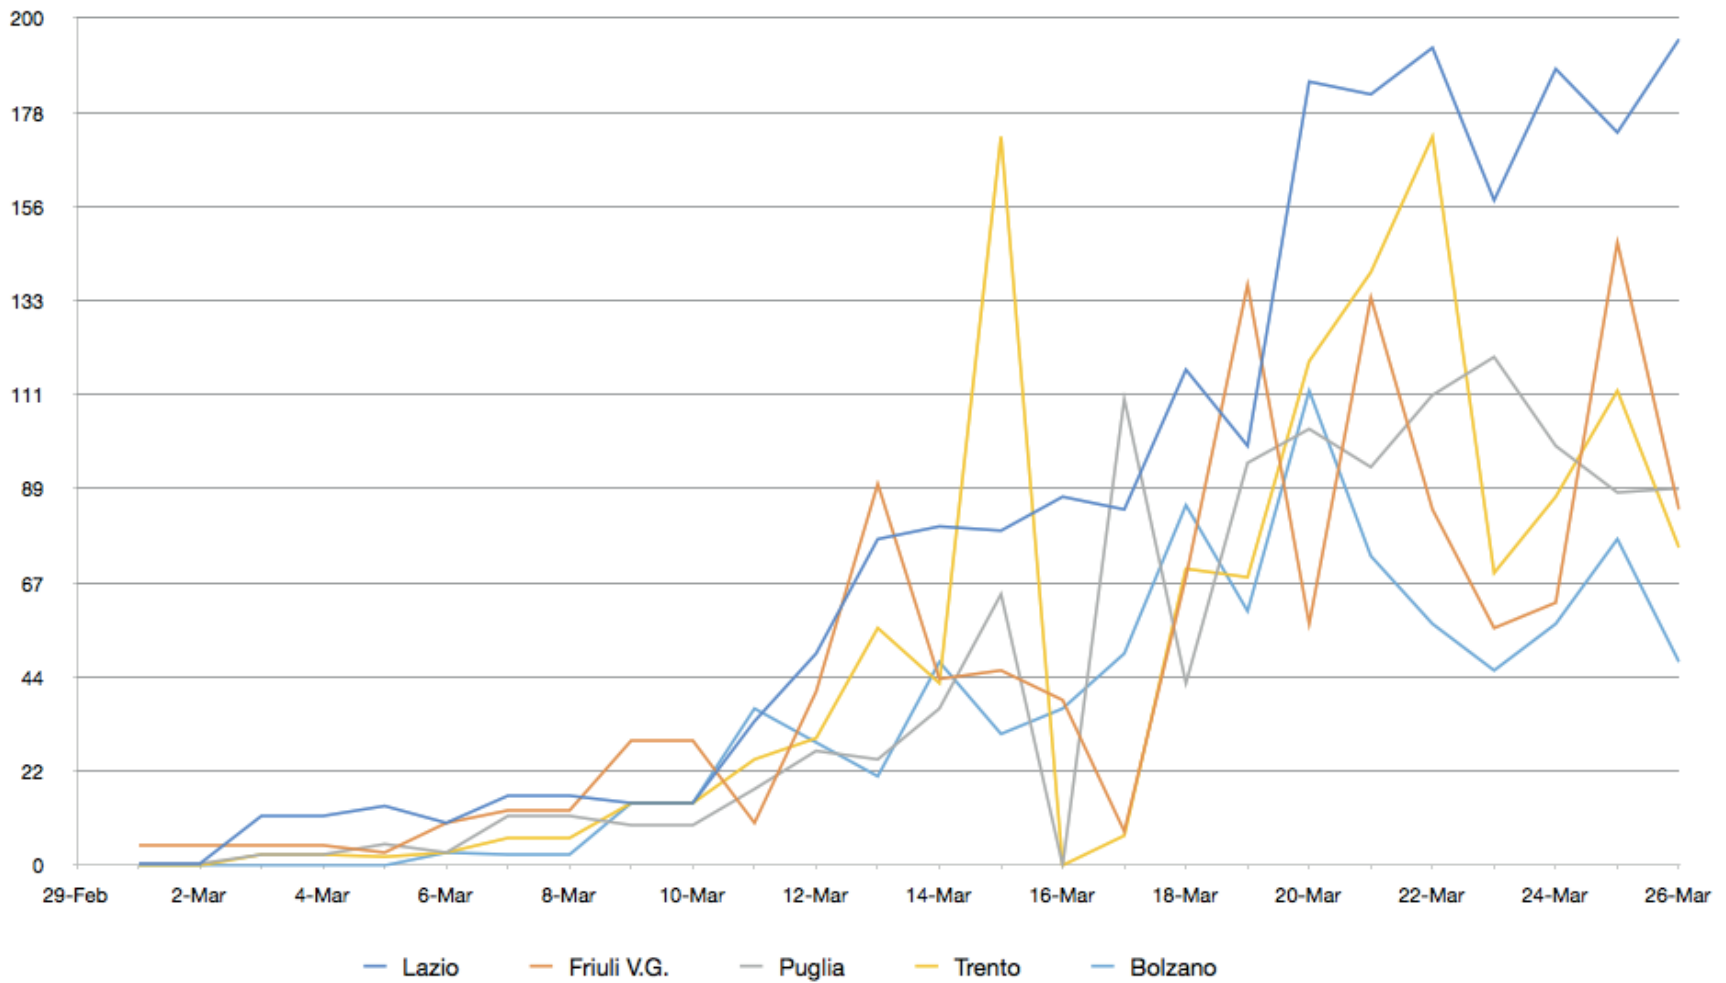

Nuovi contagi Gruppo 3

PIETRO PAOLO ALESSANDRELLO
Consulting, Training and Mentoring

Tel: +39 055 289904
www.alessandrello.org