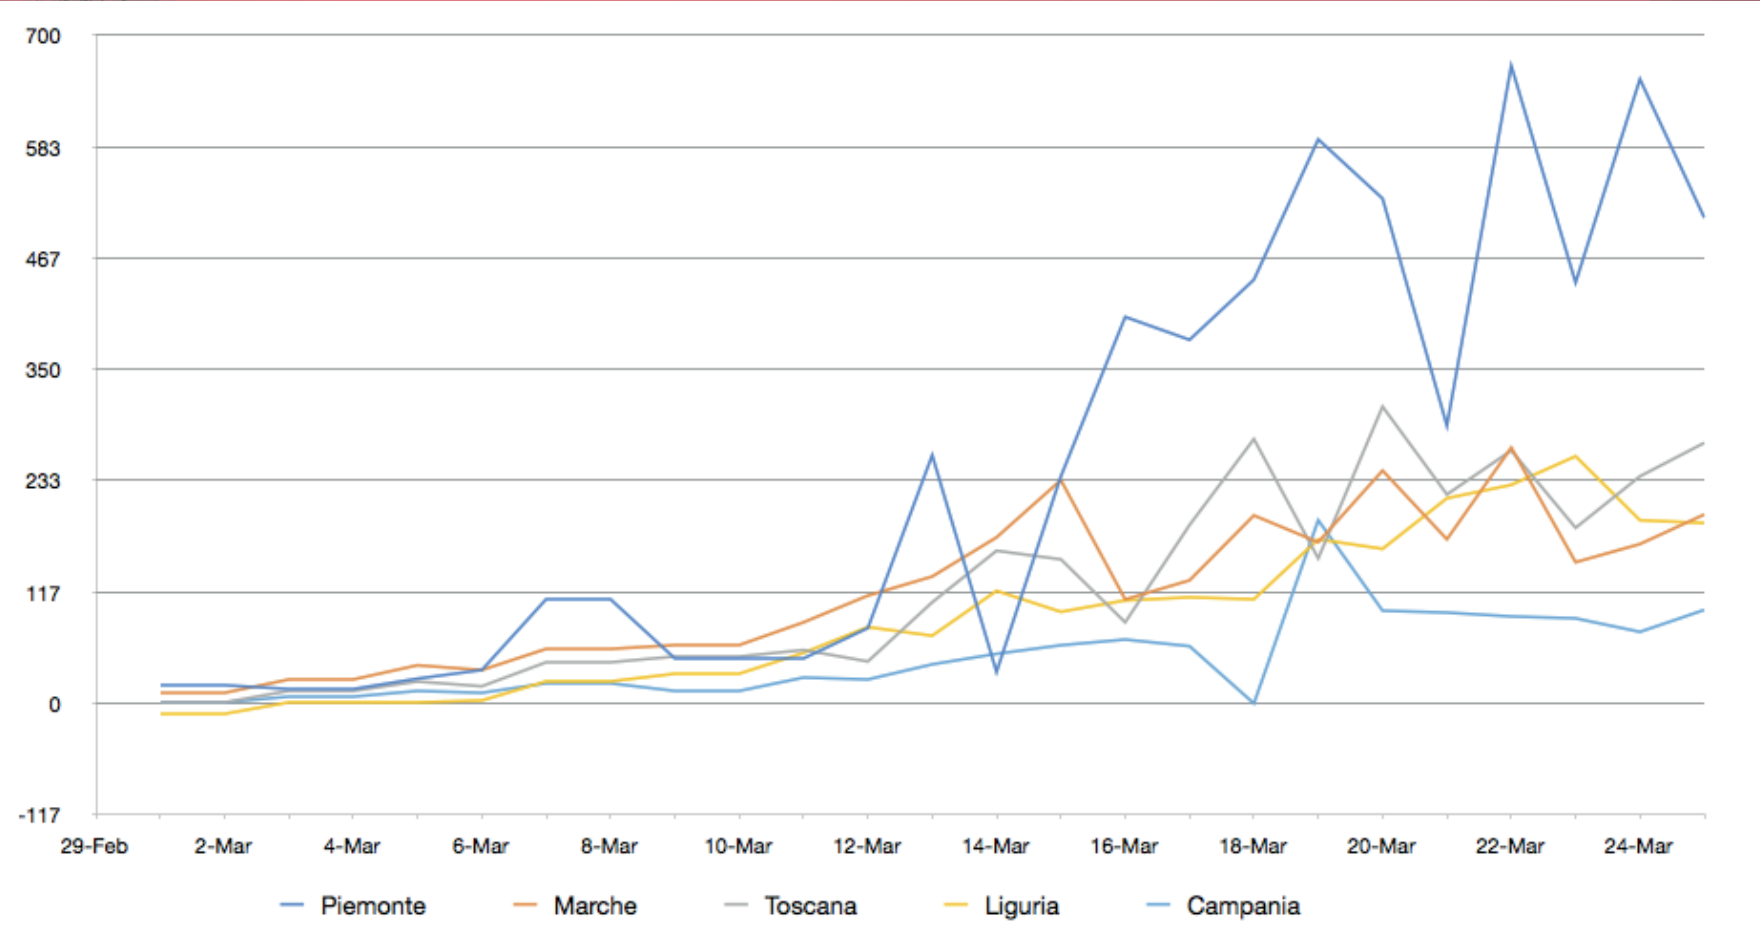

Nuovi contagi Gruppo 2

PIETRO PAOLO ALESSANDRELLO
Consulting, Training and Mentoring

Tel: +39 055 289904
www.alessandrello.org