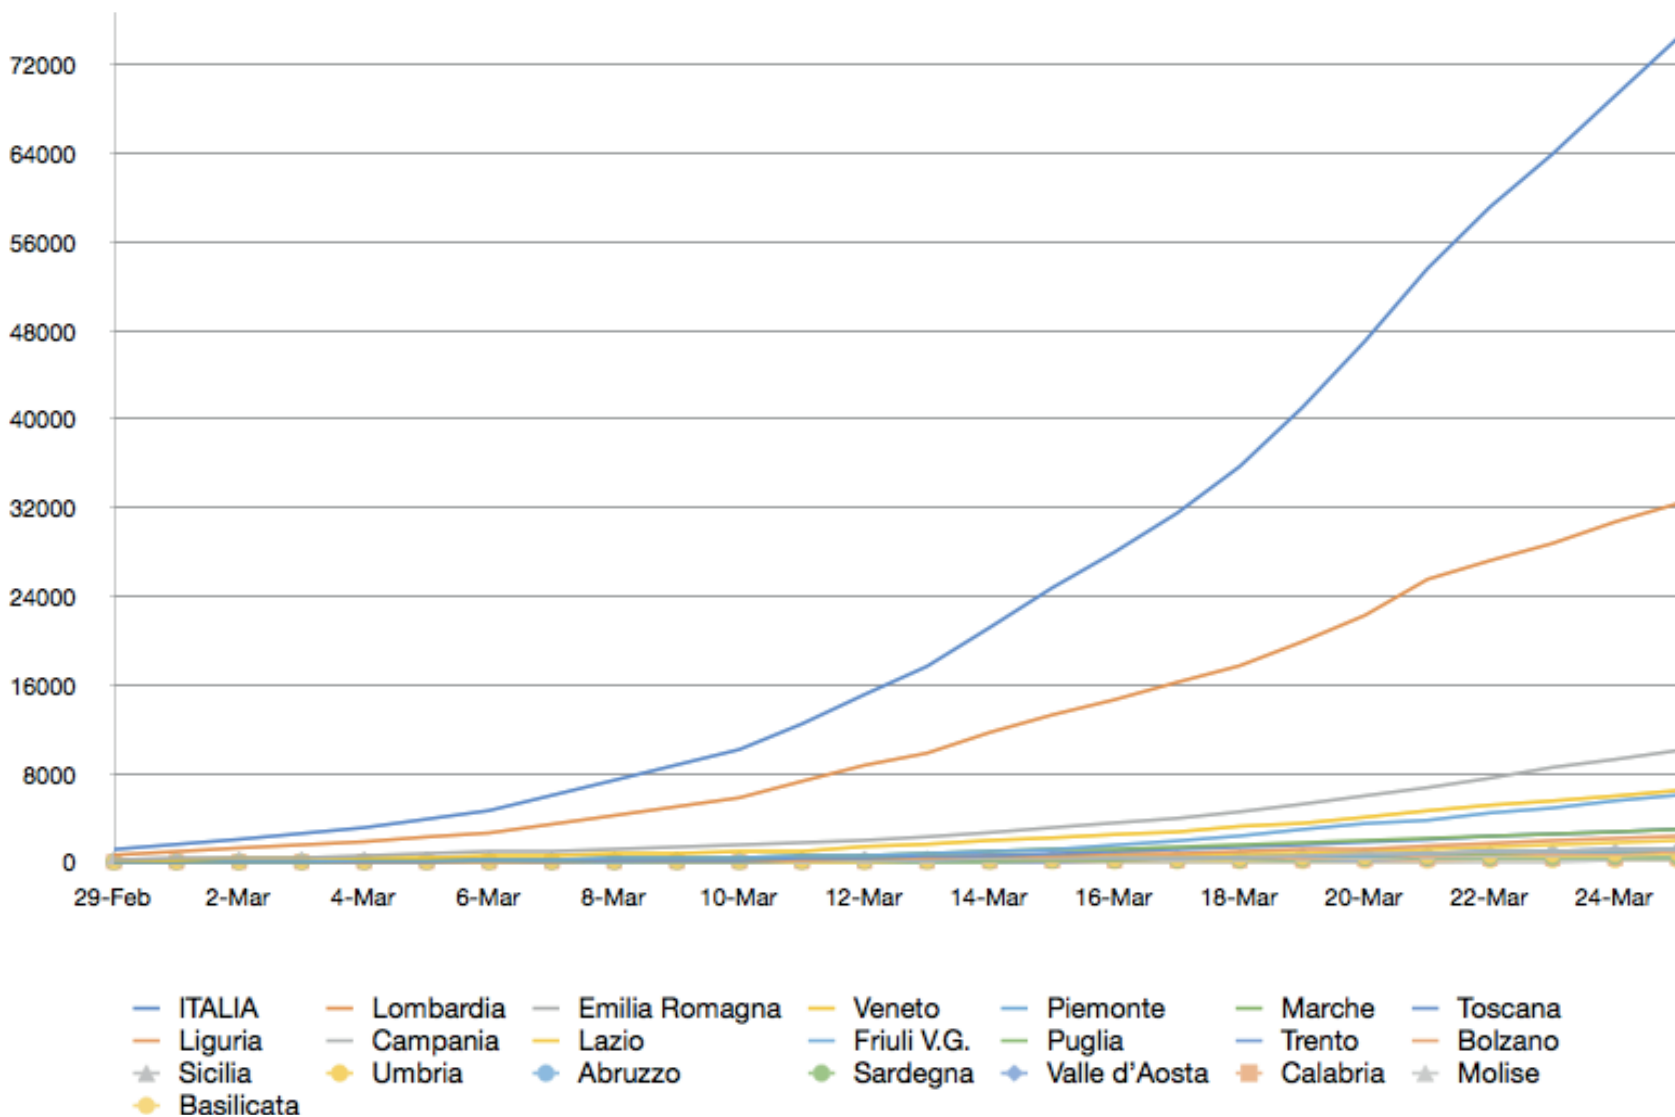

# Contagiati cumulativi inclusi guariti e decessi

**PIETRO PAOLO ALESSANDRELLO**  
Consulting, Training and Mentoring

Tel: +39 055 289904  
[www.alessandrello.org](http://www.alessandrello.org)

# Aumento dei contagi %

	16-Mar	17-Mar	18-Mar	19-Mar	20-Mar	21-Mar	22-Mar	23-Mar	24-Mar	25-Mar
<b>ITALIA</b>	13%	13%	13%	15%	15%	14%	10%	8%	8%	8%
<b>Lombardia</b>	10%	11%	9%	12%	12%	15%	7%	6%	7%	5%
<b>Emilia Romagna</b>	14%	12%	15%	15%	14%	12%	13%	13%	8%	9%
<b>Veneto</b>	14%	9%	19%	8%	16%	15%	11%	7%	8%	8%
<b>Piemonte</b>	36%	25%	23%	25%	18%	8%	18%	10%	13%	9%
<b>Marche</b>	10%	10%	14%	11%	14%	9%	12%	6%	7%	7%
<b>Toscana</b>	11%	22%	26%	11%	21%	12%	13%	8%	10%	10%
<b>Liguria</b>	19%	17%	14%	19%	15%	18%	16%	16%	10%	9%
<b>Campania</b>	20%	15%	0%	42%	15%	13%	11%	10%	7%	9%
<b>Lazio</b>	20%	16%	19%	14%	22%	18%	16%	11%	12%	10%
<b>Friuli V.G.</b>	11%	2%	17%	30%	10%	20%	11%	6%	7%	15%
<b>Puglia</b>	0%	48%	13%	25%	22%	16%	16%	15%	11%	9%
<b>Trento</b>	0%	2%	18%	15%	23%	22%	22%	7%	9%	10%
<b>Bolzano</b>	18%	21%	29%	16%	26%	13%	9%	7%	8%	10%
<b>Sicilia</b>	13%	11%	19%	21%	20%	20%	29%	14%	17%	17%
<b>Umbria</b>	15%	20%	25%	35%	18%	17%	13%	11%	12%	10%
<b>Abruzzo</b>	28%	30%	15%	46%	17%	18%	11%	13%	4%	18%
<b>Sardegna</b>	39%	9%	15%	54%	42%	13%	3%	6%	17%	5%
<b>Valle d'Aosta</b>	84%	30%	21%	30%	23%	19%	16%	8%	2%	0%
<b>Calabria</b>	31%	28%	13%	31%	22%	14%	16%	7%	9%	10%
<b>Molise</b>	24%	19%	12%	64%	9%	22%	8%	2%	9%	0%
<b>Basilicata</b>	9%	67%	35%	37%	41%	27%	23%	11%	2%	23%