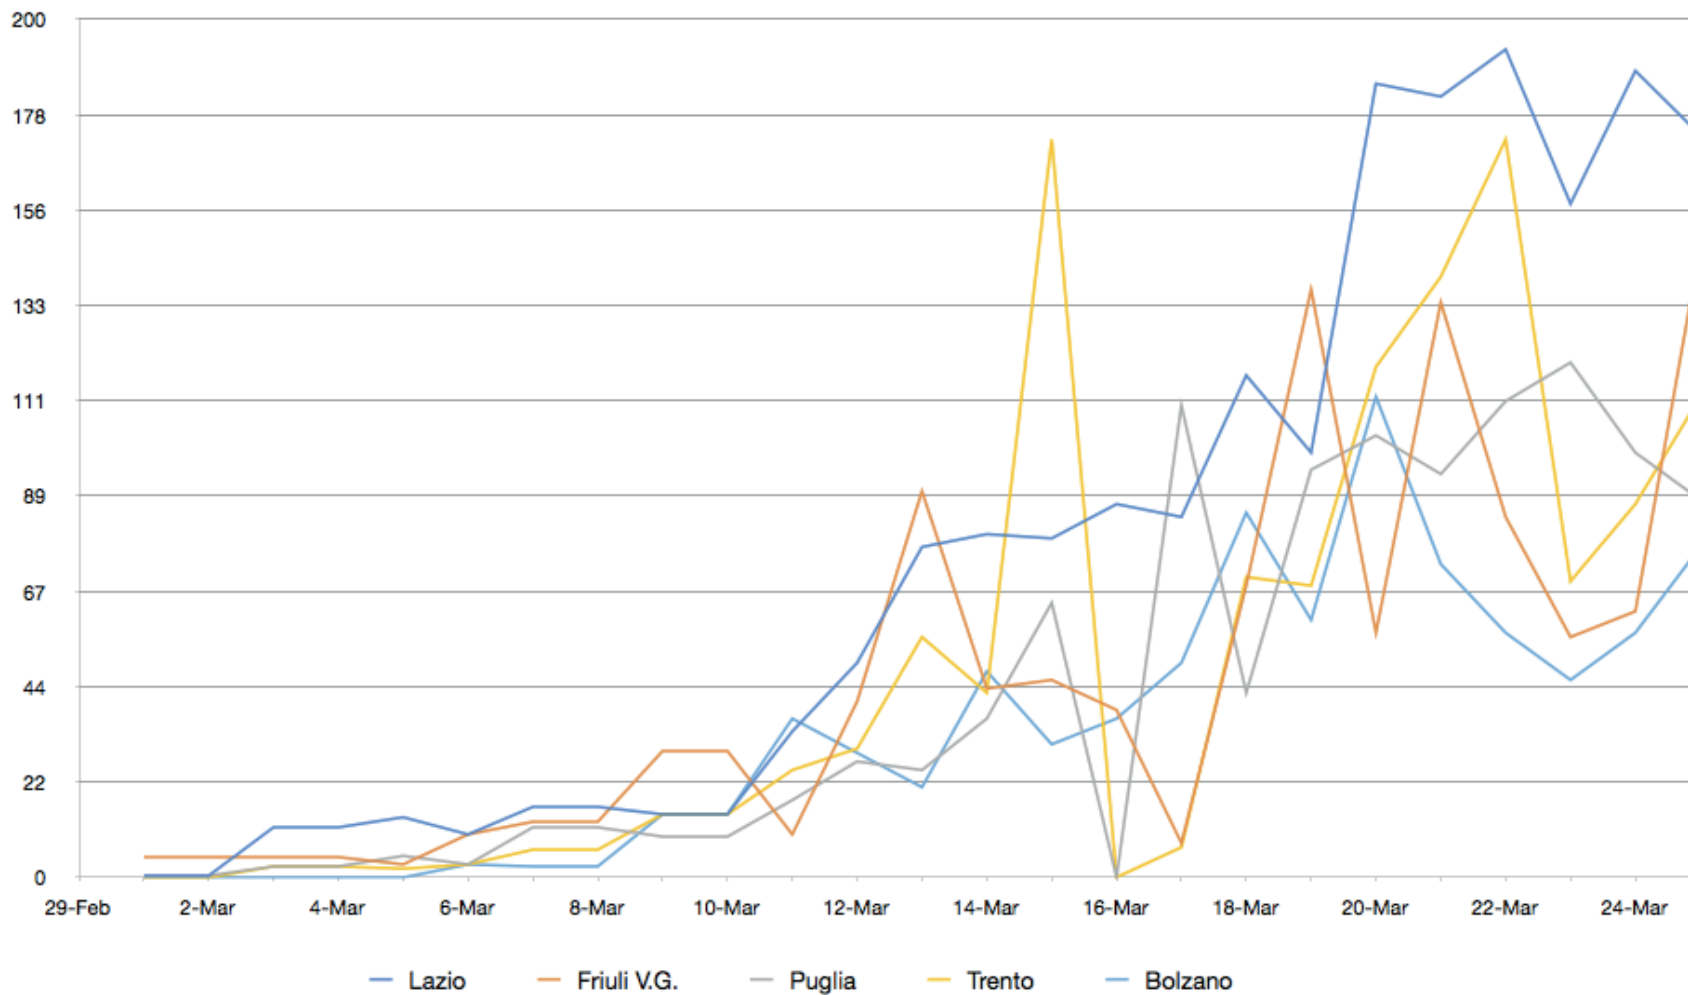

Nuovi contagi Gruppo 3

PIETRO PAOLO ALESSANDRELLO
Consulting, Training and Mentoring

Tel: +39 055 289904
www.alessandrello.org