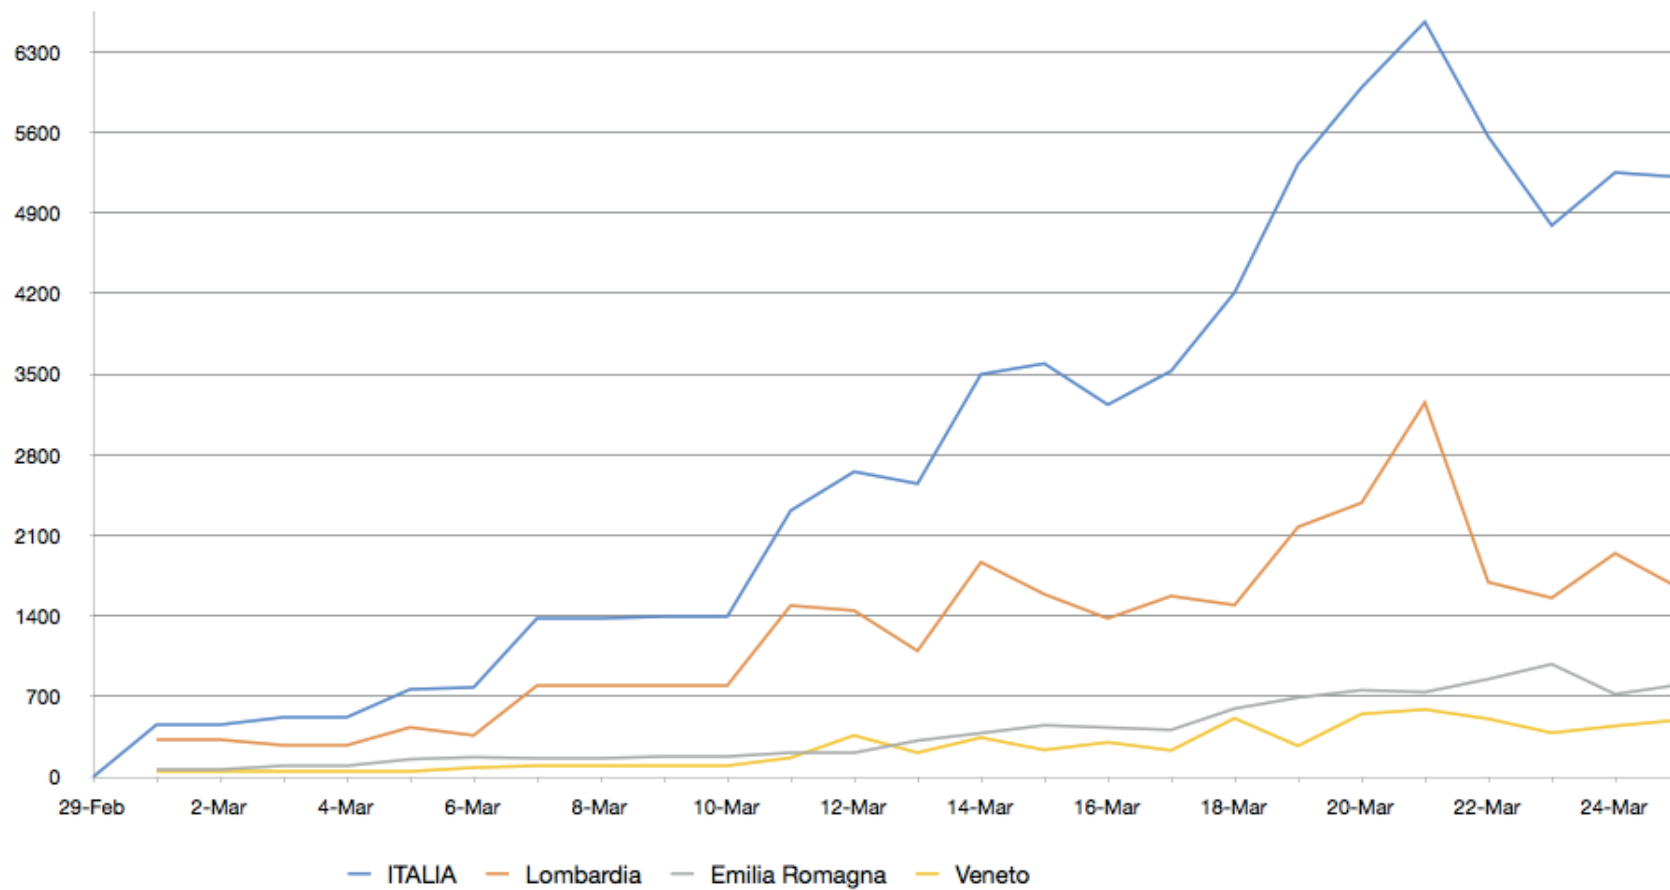

Nuovi contagi Gruppo 1

PIETRO PAOLO ALESSANDRELLO
Consulting, Training and Mentoring

Tel: +39 055 289904
www.alessandrello.org