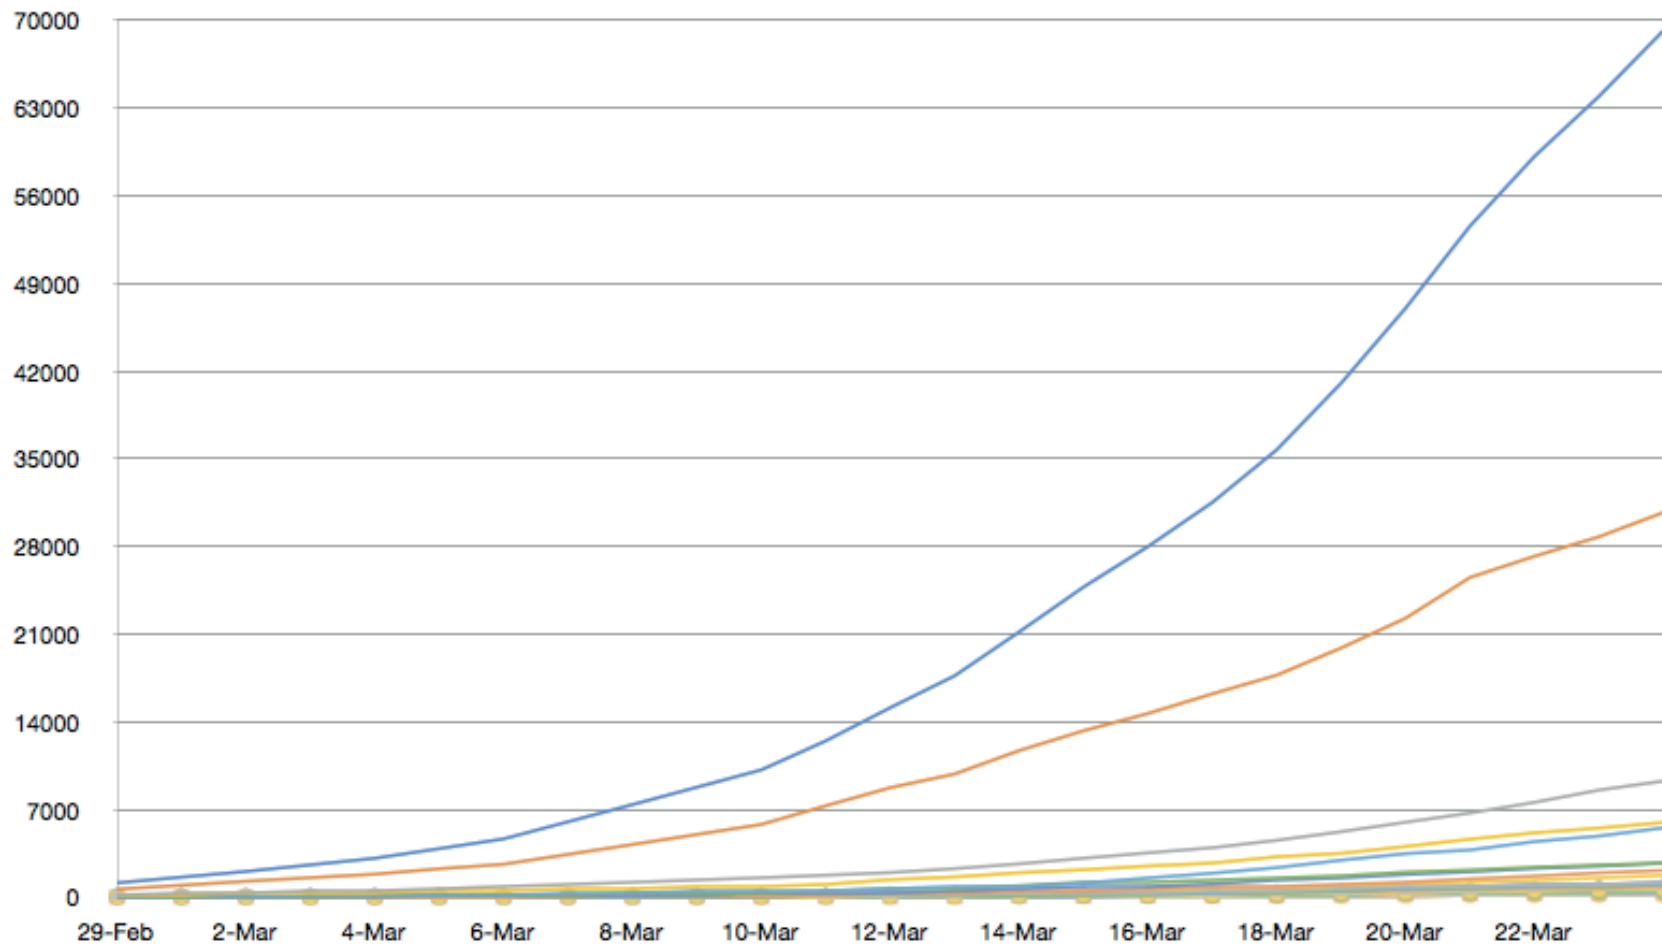

Contagiati cumulativi inclusi guariti e decessi

- ITALIA
- Lombardia
- Emilia Romagna
- Veneto
- Piemonte
- Marche
- Toscana
- Liguria
- Campania
- Lazio
- Friuli V.G.
- Puglia
- Trento
- Bolzano
- Sicilia
- Umbria
- Abruzzo
- Sardegna
- Valle d'Aosta
- Calabria
- Molise

PIETRO PAOLO ALESSANDRELLO
Consulting, Training and Mentoring

Tel: +39 055 289904
www.alessandrello.org

Aumento dei contagi %

	13-Mar	14-Mar	15-Mar	16-Mar	17-Mar	18-Mar	19-Mar	20-Mar	21-Mar	22-Mar	23-Mar	24-Mar
ITALIA	17%	20%	17%	13%	13%	13%	15%	15%	14%	10%	8%	8%
Lombardia	13%	19%	14%	10%	11%	9%	12%	12%	15%	7%	6%	7%
Emilia Romagna	16%	17%	17%	14%	12%	15%	15%	14%	12%	13%	13%	8%
Veneto	15%	21%	12%	14%	9%	19%	8%	16%	15%	11%	7%	8%
Piemonte	45%	4%	27%	36%	25%	23%	25%	18%	8%	18%	10%	13%
Marche	22%	24%	26%	10%	10%	14%	11%	14%	9%	12%	6%	7%
Toscana	29%	34%	24%	11%	22%	26%	11%	21%	12%	13%	8%	10%
Liguria	26%	34%	21%	19%	17%	14%	19%	15%	18%	16%	16%	10%
Campania	23%	24%	22%	20%	15%	0%	42%	15%	13%	11%	10%	7%
Lazio	39%	29%	22%	20%	16%	19%	14%	22%	18%	16%	11%	12%
Friuli V.G.	54%	17%	15%	11%	2%	17%	30%	10%	20%	11%	6%	7%
Puglia	24%	29%	39%	0%	48%	13%	25%	22%	16%	16%	15%	11%
Trento	52%	26%	83%	0%	2%	18%	15%	23%	22%	22%	7%	9%
Bolzano	20%	38%	18%	18%	21%	29%	16%	26%	13%	9%	7%	8%
Sicilia	13%	20%	21%	13%	11%	19%	21%	20%	20%	29%	14%	17%
Umbria	19%	41%	34%	15%	20%	25%	35%	18%	17%	13%	11%	12%
Abruzzo	6%	26%	22%	28%	30%	15%	46%	17%	18%	11%	13%	4%
Sardegna	10%	9%	64%	39%	9%	15%	54%	42%	13%	3%	6%	17%
Valle d'Aosta	4%	50%	36%	84%	30%	21%	30%	23%	19%	16%	8%	2%
Calabria	15%	58%	13%	31%	28%	13%	31%	22%	14%	16%	7%	9%
Molise	6%	0%	0%	24%	19%	12%	64%	9%	22%	8%	2%	9%
Basilicata	25%	0%	10%	9%	67%	35%	37%	41%	27%	23%	11%	2%