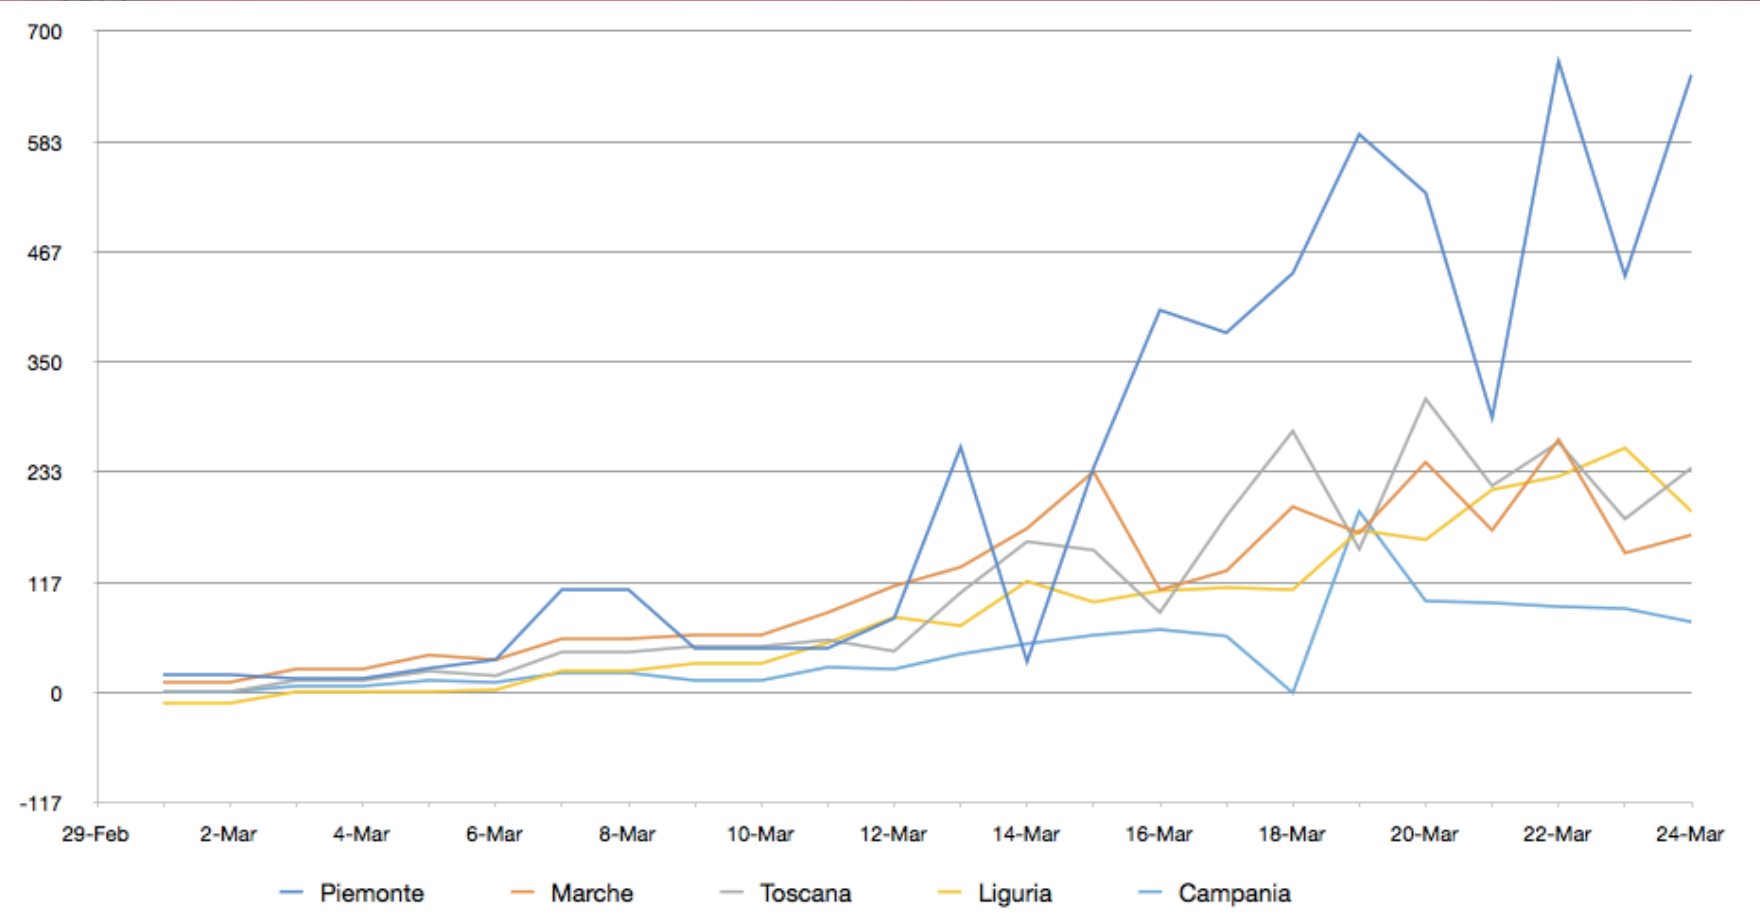

Nuovi contagi Gruppo 2

PIETRO PAOLO ALESSANDRELLO
Consulting, Training and Mentoring

Tel: +39 055 289904
www.alessandrello.org