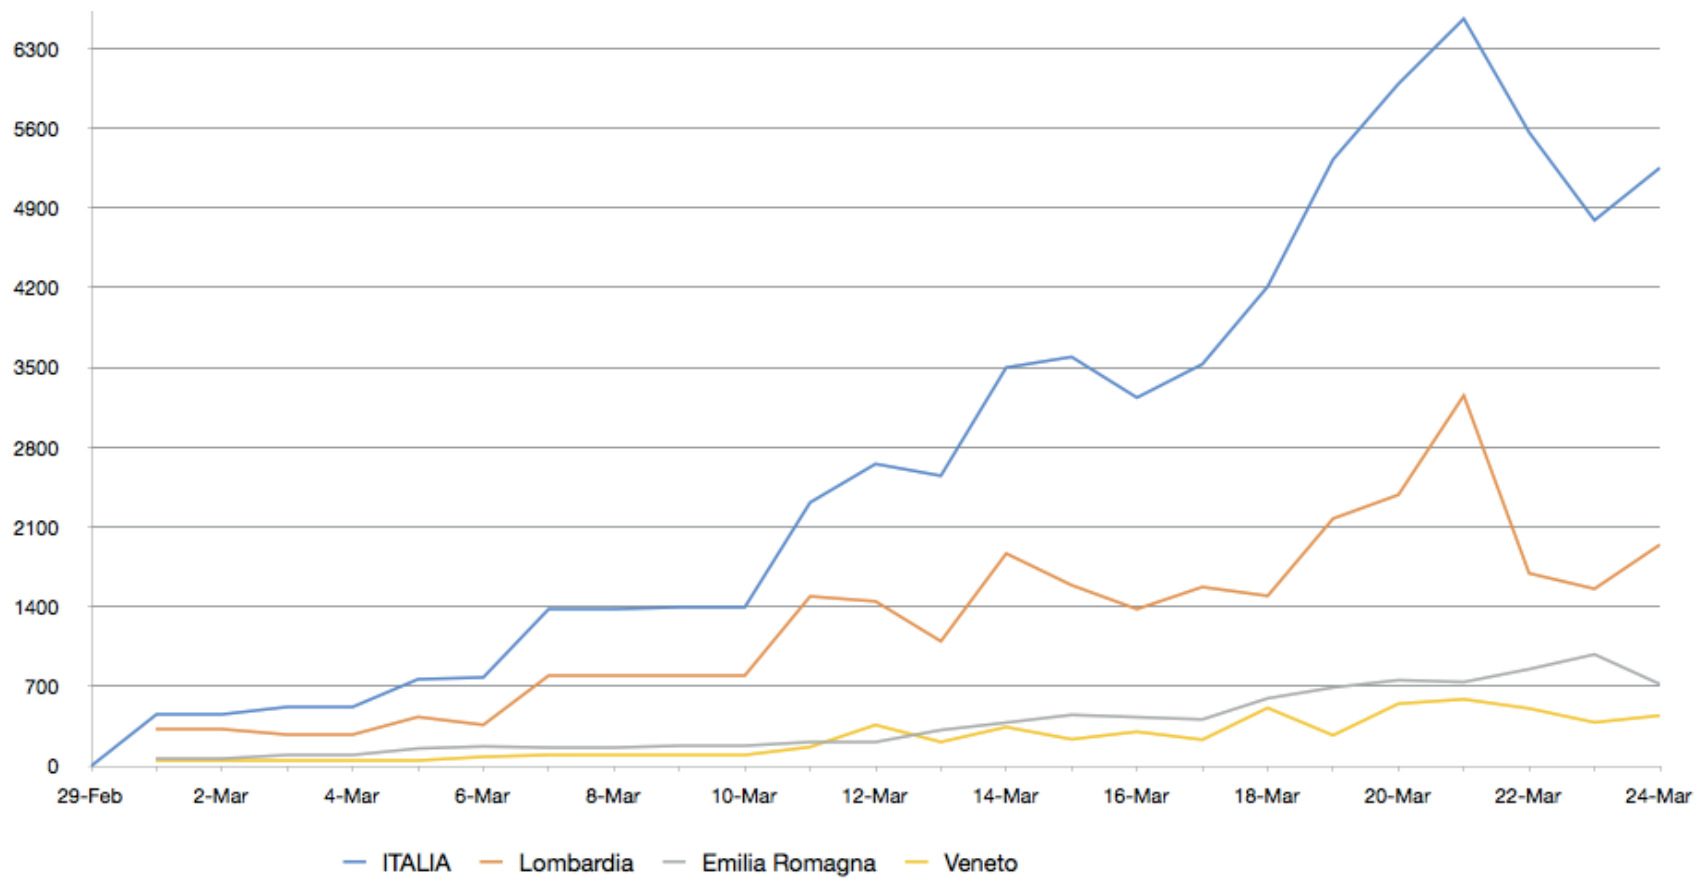

Nuovi contagi Gruppo 1

PIETRO PAOLO ALESSANDRELLO
Consulting, Training and Mentoring

Tel: +39 055 289904
www.alessandrello.org