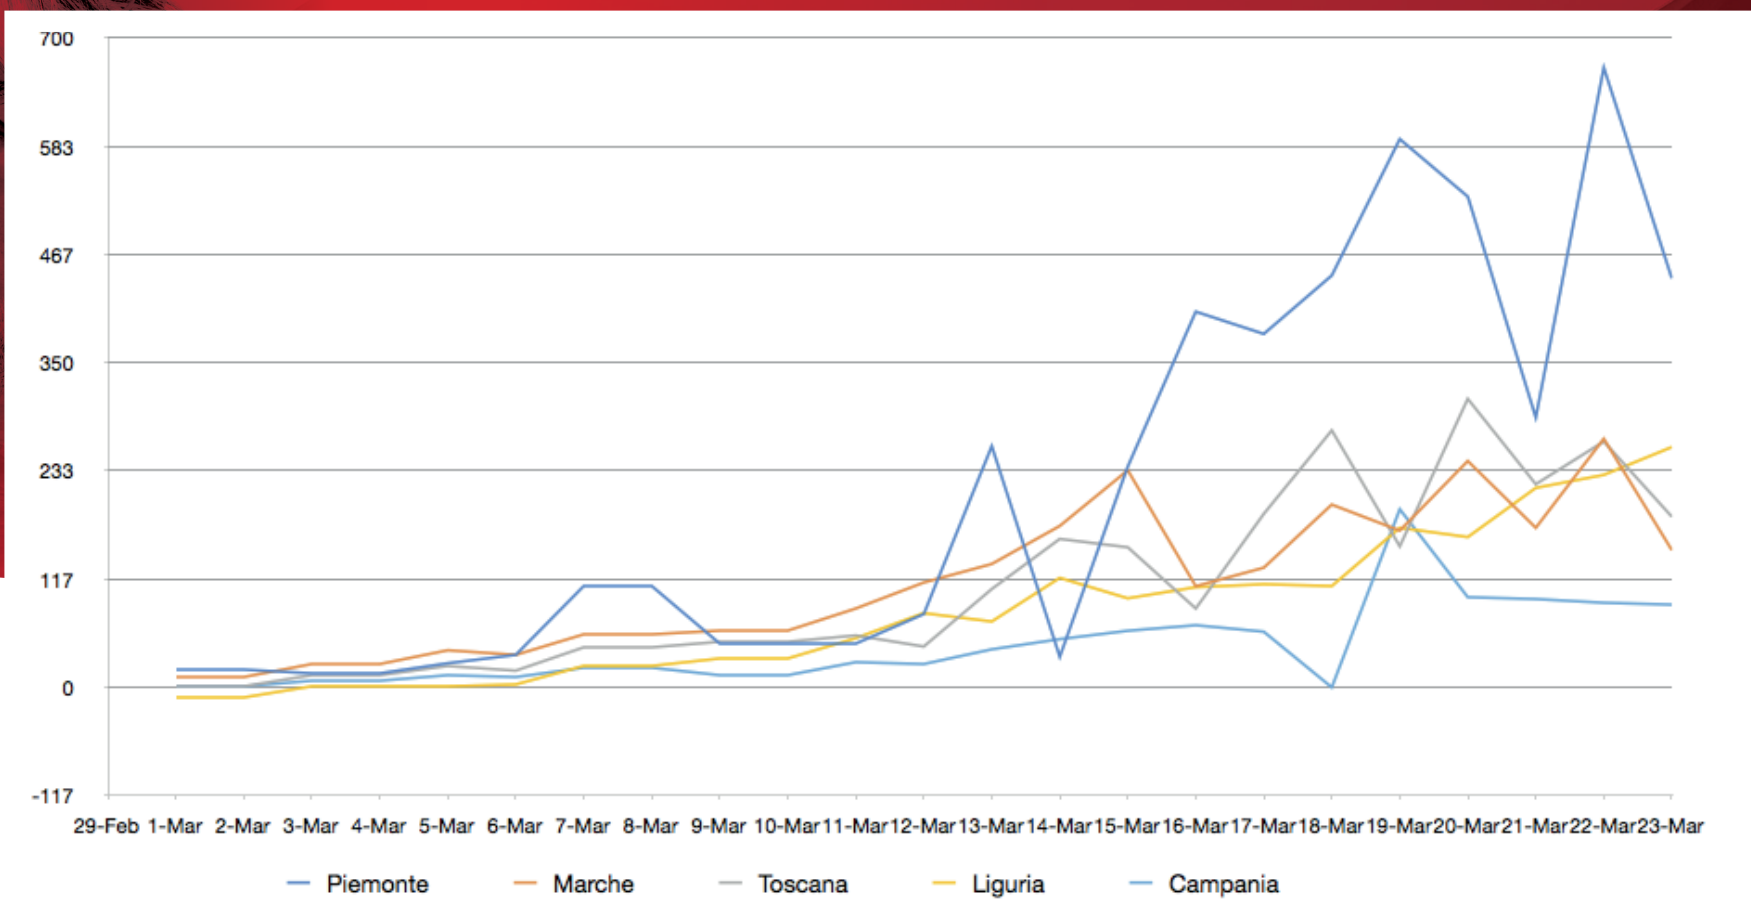

Nuovi contagi Gruppo 2

PIETRO PAOLO ALESSANDRELLO
Consulting, Training and Mentoring

Tel: +39 055 289904
www.alessandrello.org