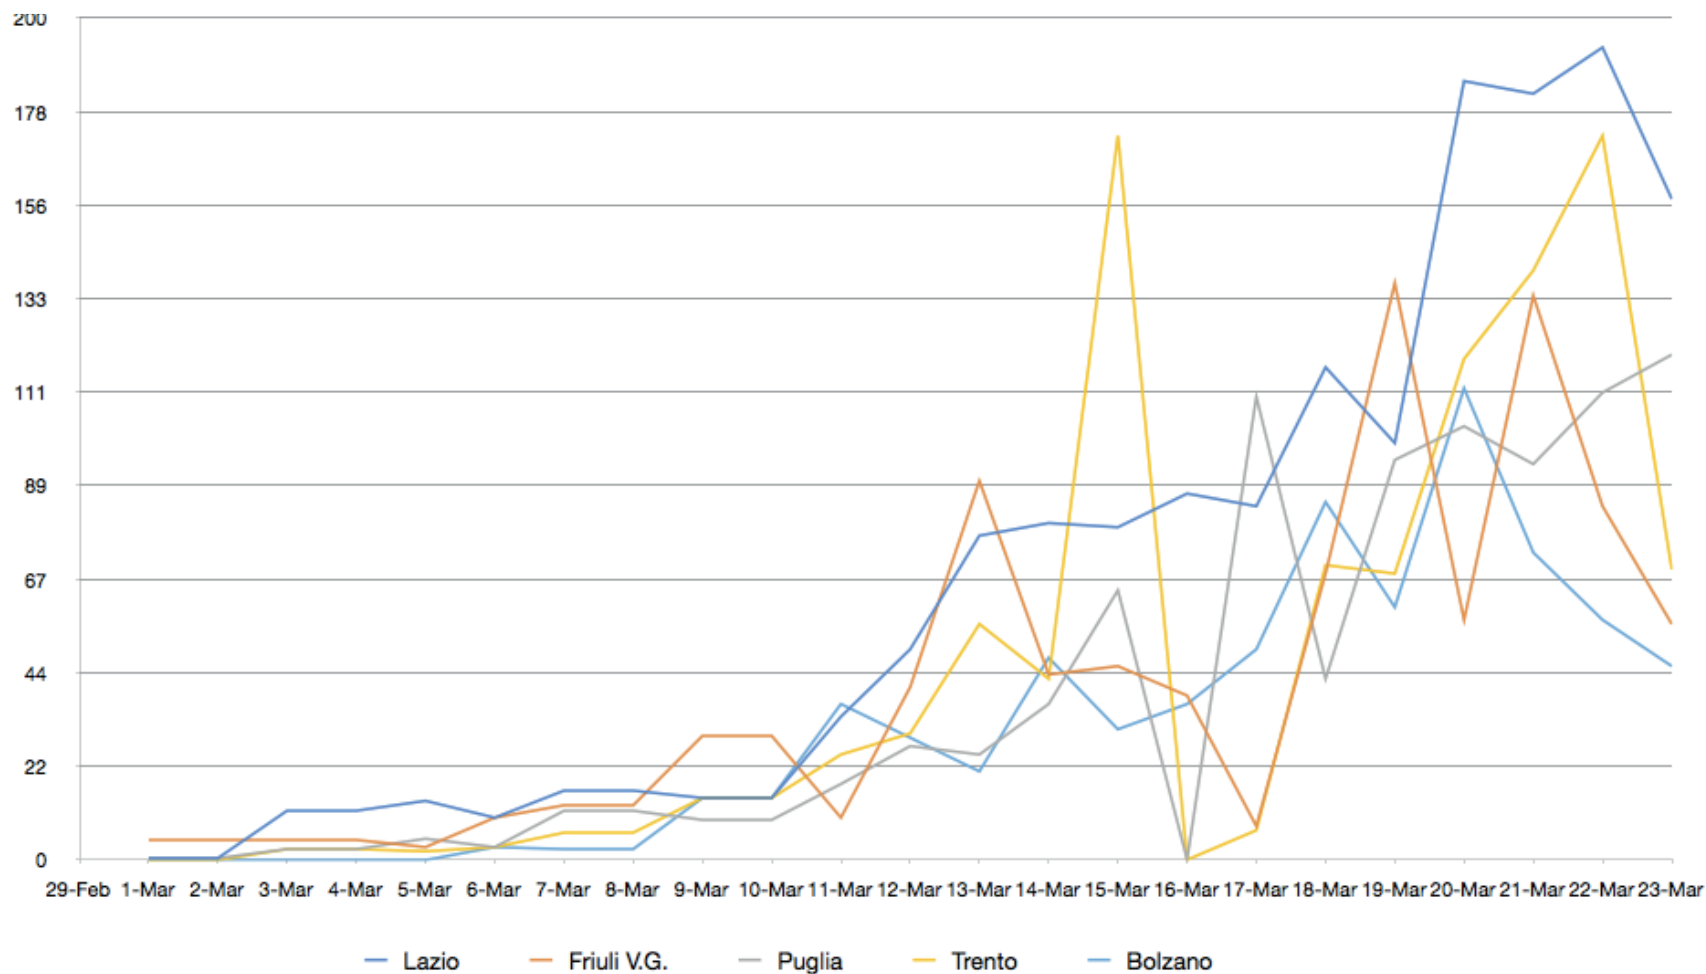

Nuovi contagi Gruppo 3

PIETRO PAOLO ALESSANDRELLO
Consulting, Training and Mentoring

Tel: +39 055 289904
www.alessandrello.org