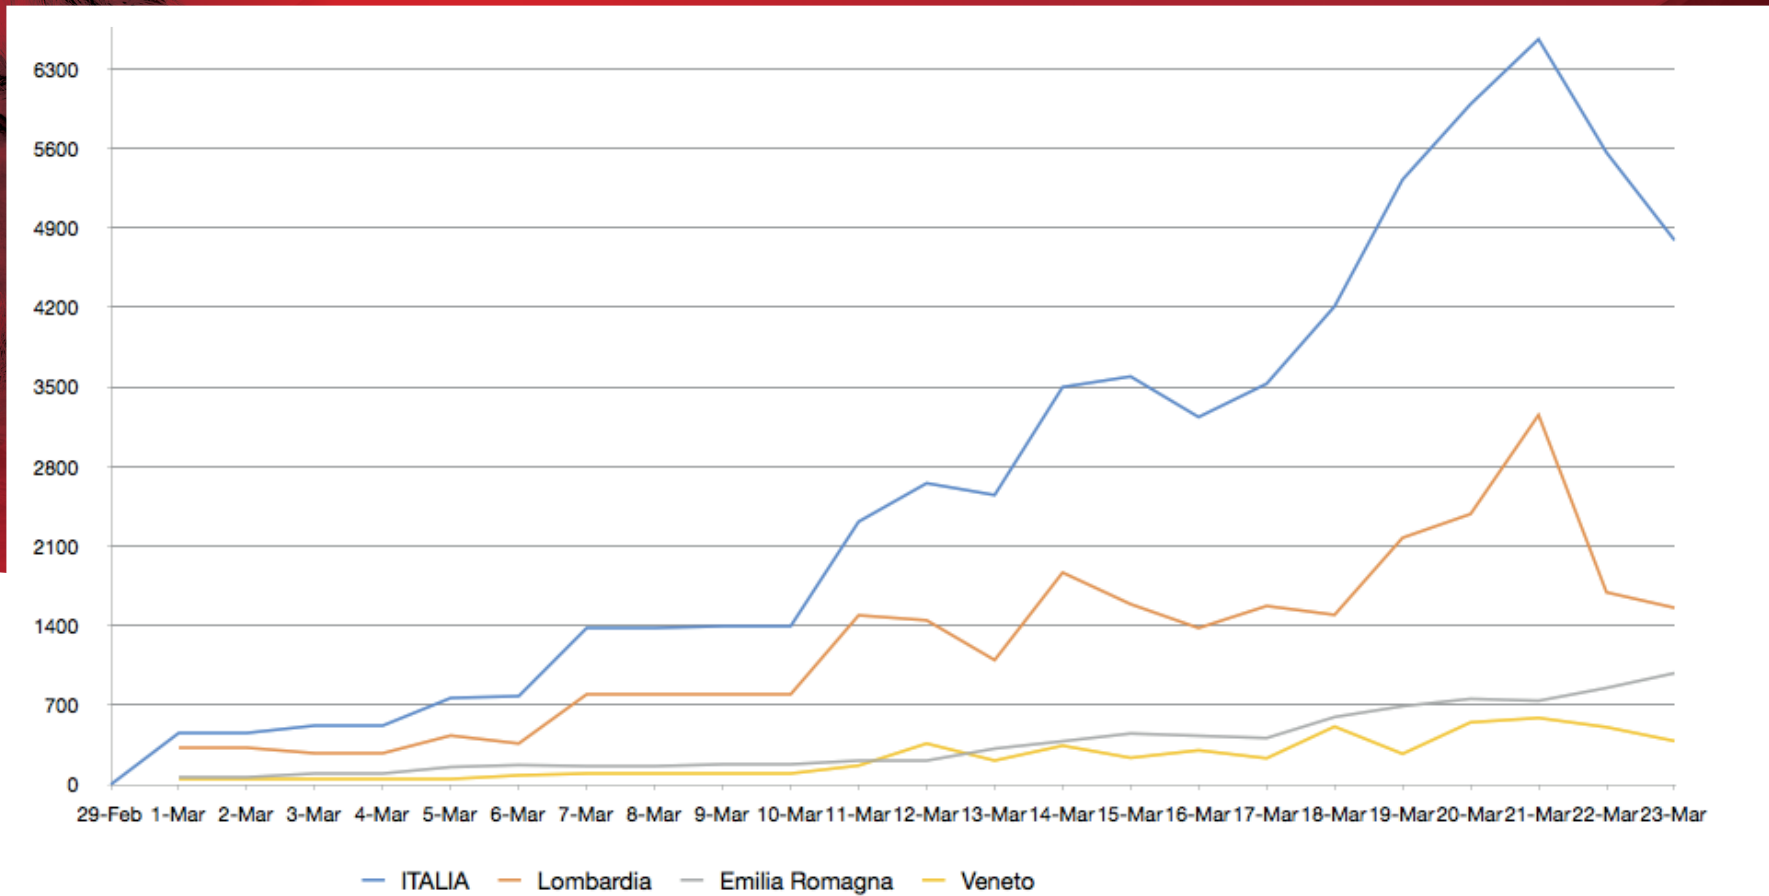

Nuovi contagi Gruppo 1

PIETRO PAOLO ALESSANDRELLO
Consulting, Training and Mentoring

Tel: +39 055 289904
www.alessandrello.org