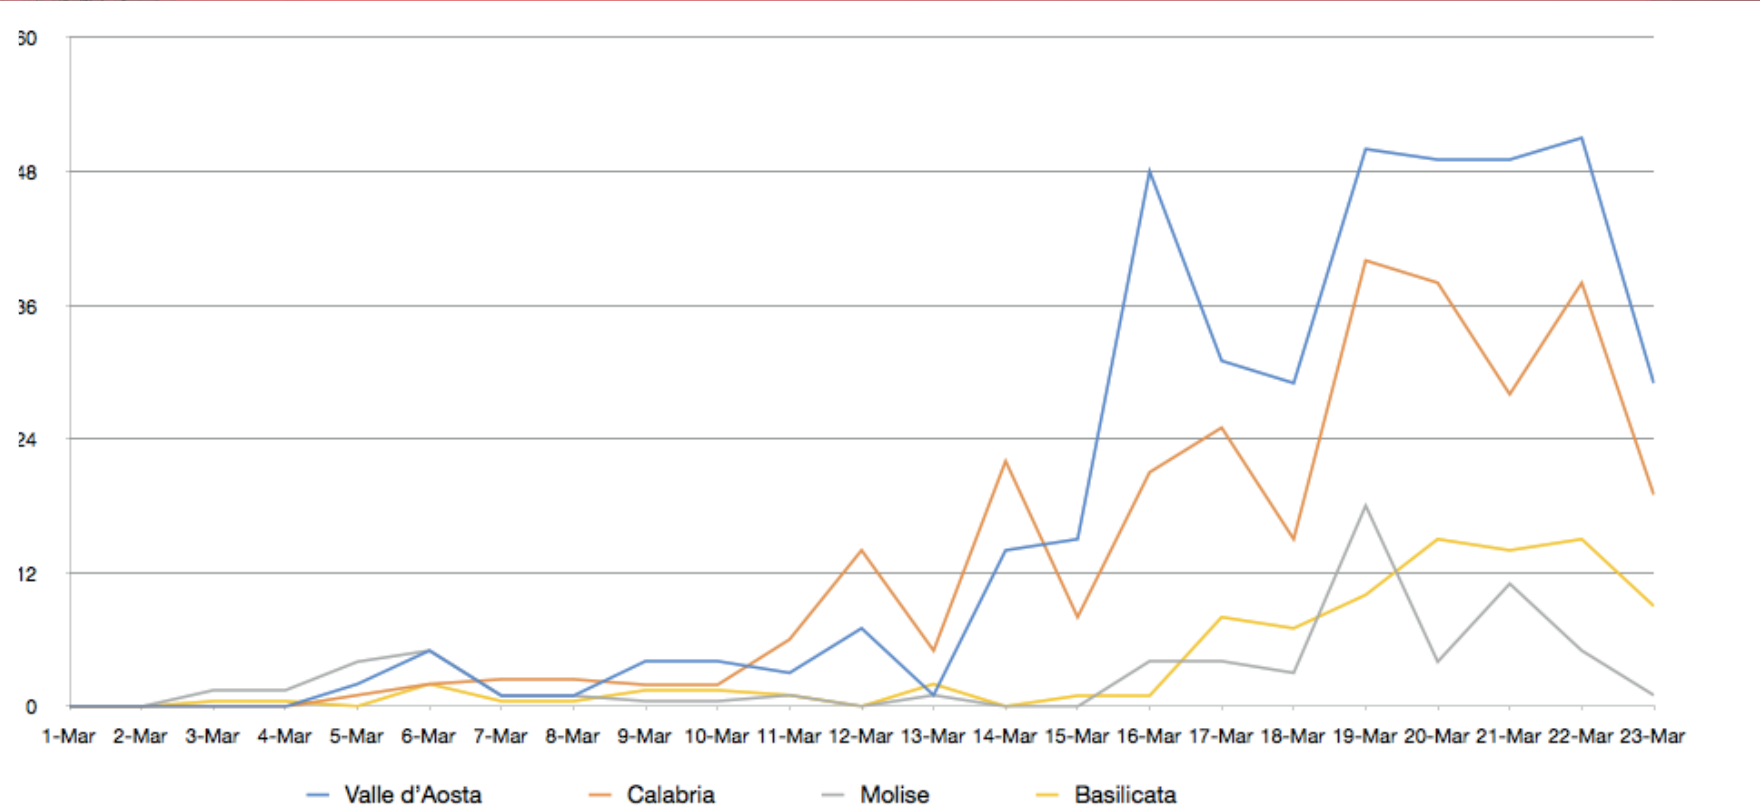

Nuovi contagi Gruppo 5

PIETRO PAOLO ALESSANDRELLO
Consulting, Training and Mentoring

Tel: +39 055 289904
www.alessandrello.org