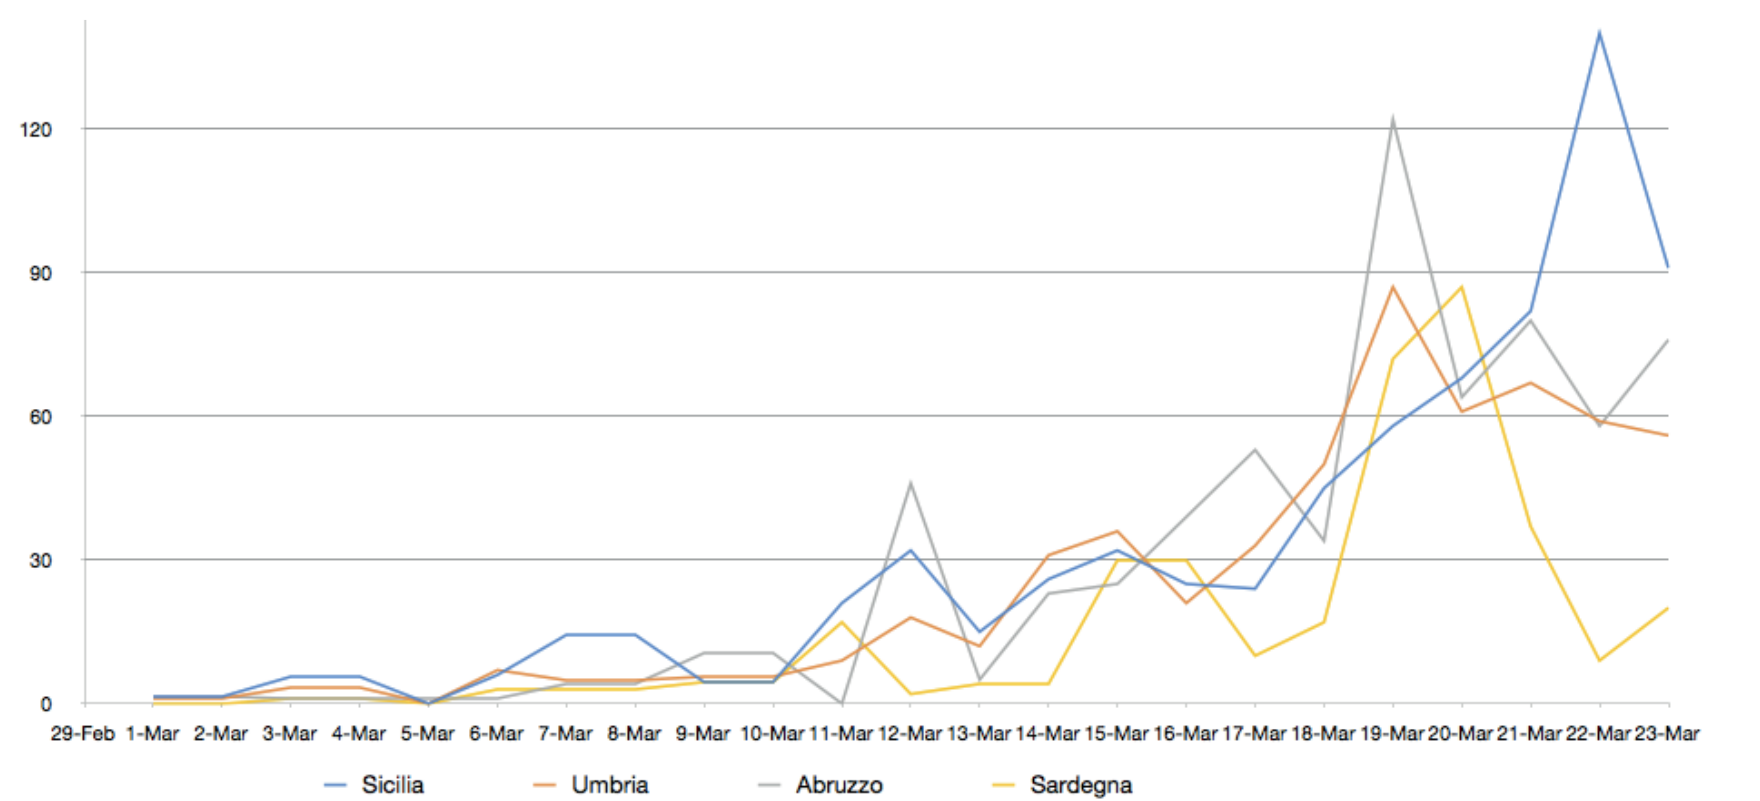

Nuovi contagi Gruppo 4

PIETRO PAOLO ALESSANDRELLO
Consulting, Training and Mentoring

Tel: +39 055 289904
www.alessandrello.org