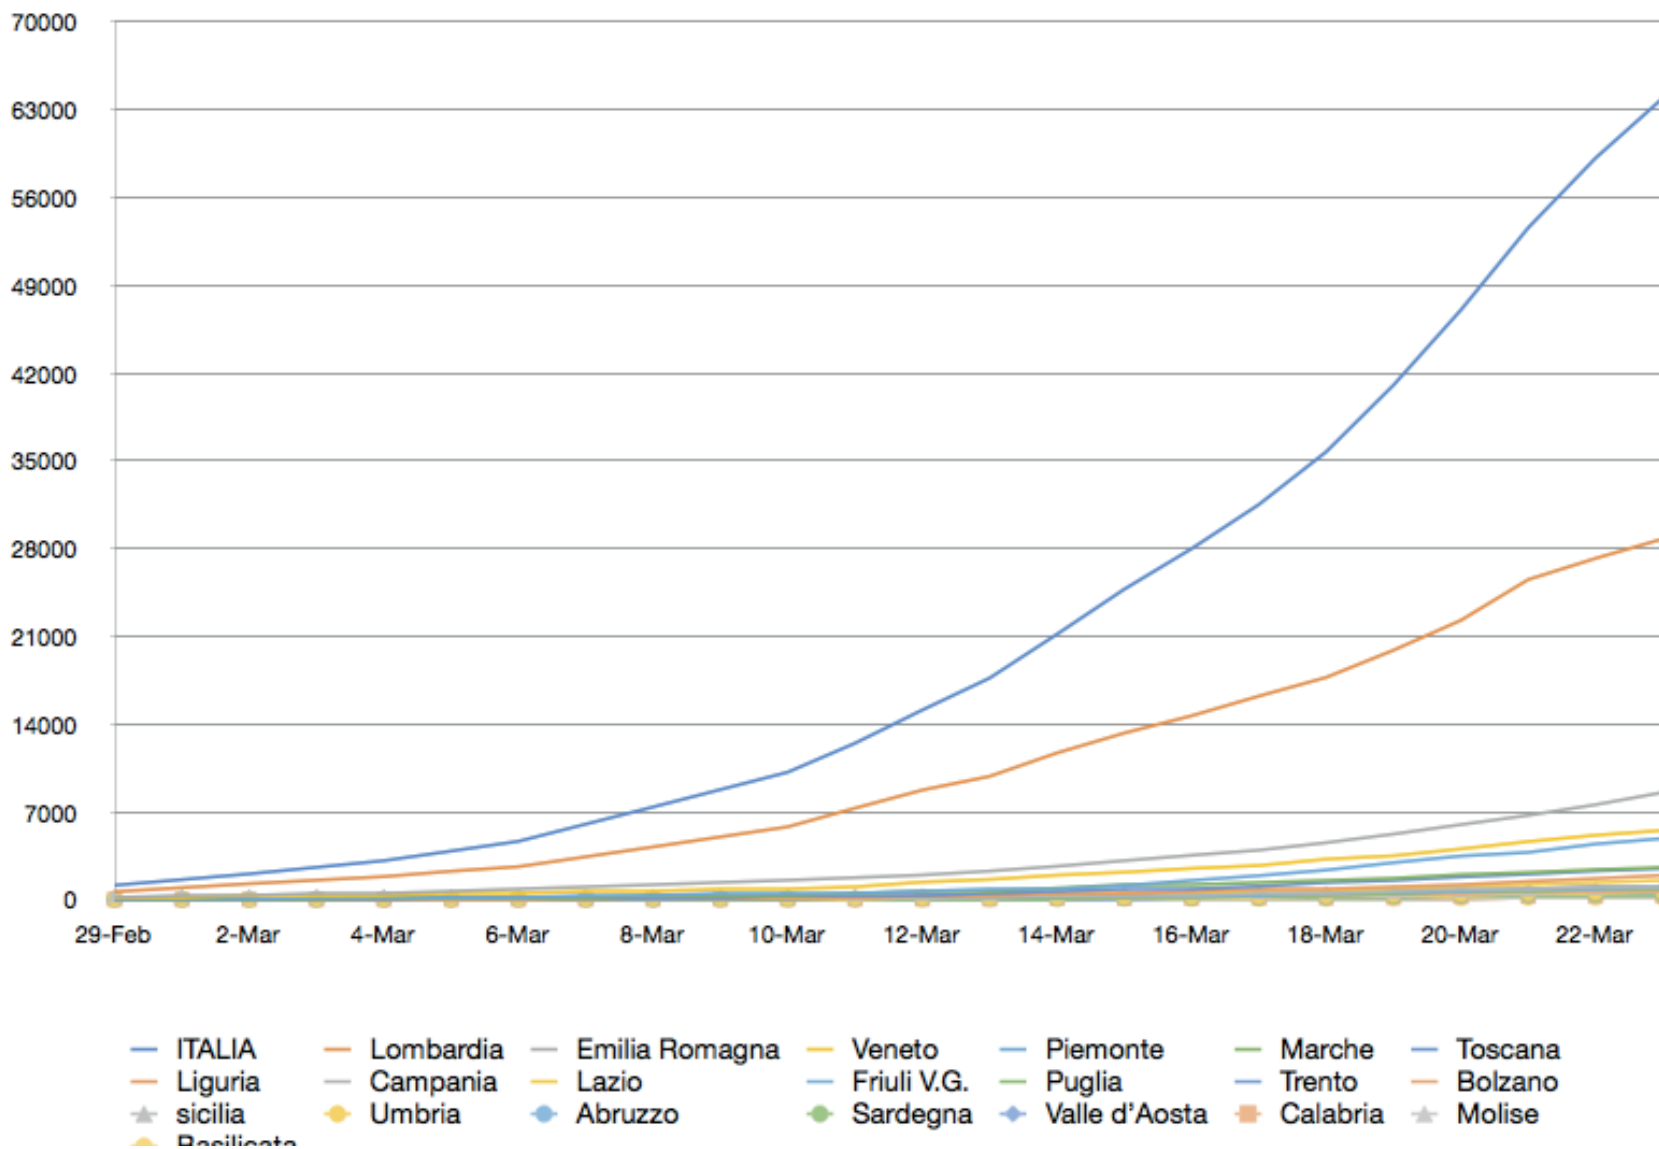

Contagiati cumulativi inclusi guariti e decessi

PIETRO PAOLO ALESSANDRELLO
Consulting, Training and Mentoring

Tel: +39 055 289904
www.alessandrello.org

Aumento dei contagi %

	14-Mar	15-Mar	16-Mar	17-Mar	18-Mar	19-Mar	20-Mar	21-Mar	22-Mar	23-Mar
ITALIA	20%	17%	13%	13%	13%	15%	15%	14%	10%	8%
Lombardia	19%	14%	10%	11%	9%	12%	12%	15%	7%	6%
Emilia Romagna	17%	17%	14%	12%	15%	15%	14%	12%	13%	13%
Veneto	21%	12%	14%	9%	19%	8%	16%	15%	11%	7%
Piemonte	4%	27%	36%	25%	23%	25%	18%	8%	18%	10%
Marche	24%	26%	10%	10%	14%	11%	14%	9%	12%	6%
Toscana	34%	24%	11%	22%	26%	11%	21%	12%	13%	8%
Liguria	34%	21%	19%	17%	14%	19%	15%	18%	16%	16%
Campania	24%	22%	20%	15%	0%	42%	15%	13%	11%	10%
Lazio	29%	22%	20%	16%	19%	14%	22%	18%	16%	11%
Friuli V.G.	17%	15%	11%	2%	17%	30%	10%	20%	11%	6%
Puglia	29%	39%	0%	48%	13%	25%	22%	16%	16%	15%
Trento	26%	83%	0%	2%	18%	15%	23%	22%	22%	7%
Bolzano	38%	18%	18%	21%	29%	16%	26%	13%	9%	7%
Sicilia	20%	21%	13%	11%	19%	21%	20%	20%	29%	14%
Umbria	41%	34%	15%	20%	25%	35%	18%	17%	13%	11%
Abruzzo	26%	22%	28%	30%	15%	46%	17%	18%	11%	13%
Sardegna	9%	64%	39%	9%	15%	54%	42%	13%	3%	6%
Valle d'Aosta	50%	36%	84%	30%	21%	30%	23%	19%	16%	8%
Calabria	58%	13%	31%	28%	13%	31%	22%	14%	16%	7%
Molise	0%	0%	24%	19%	12%	64%	9%	22%	8%	2%
Basilicata	0%	10%	9%	67%	35%	37%	41%	27%	23%	11%