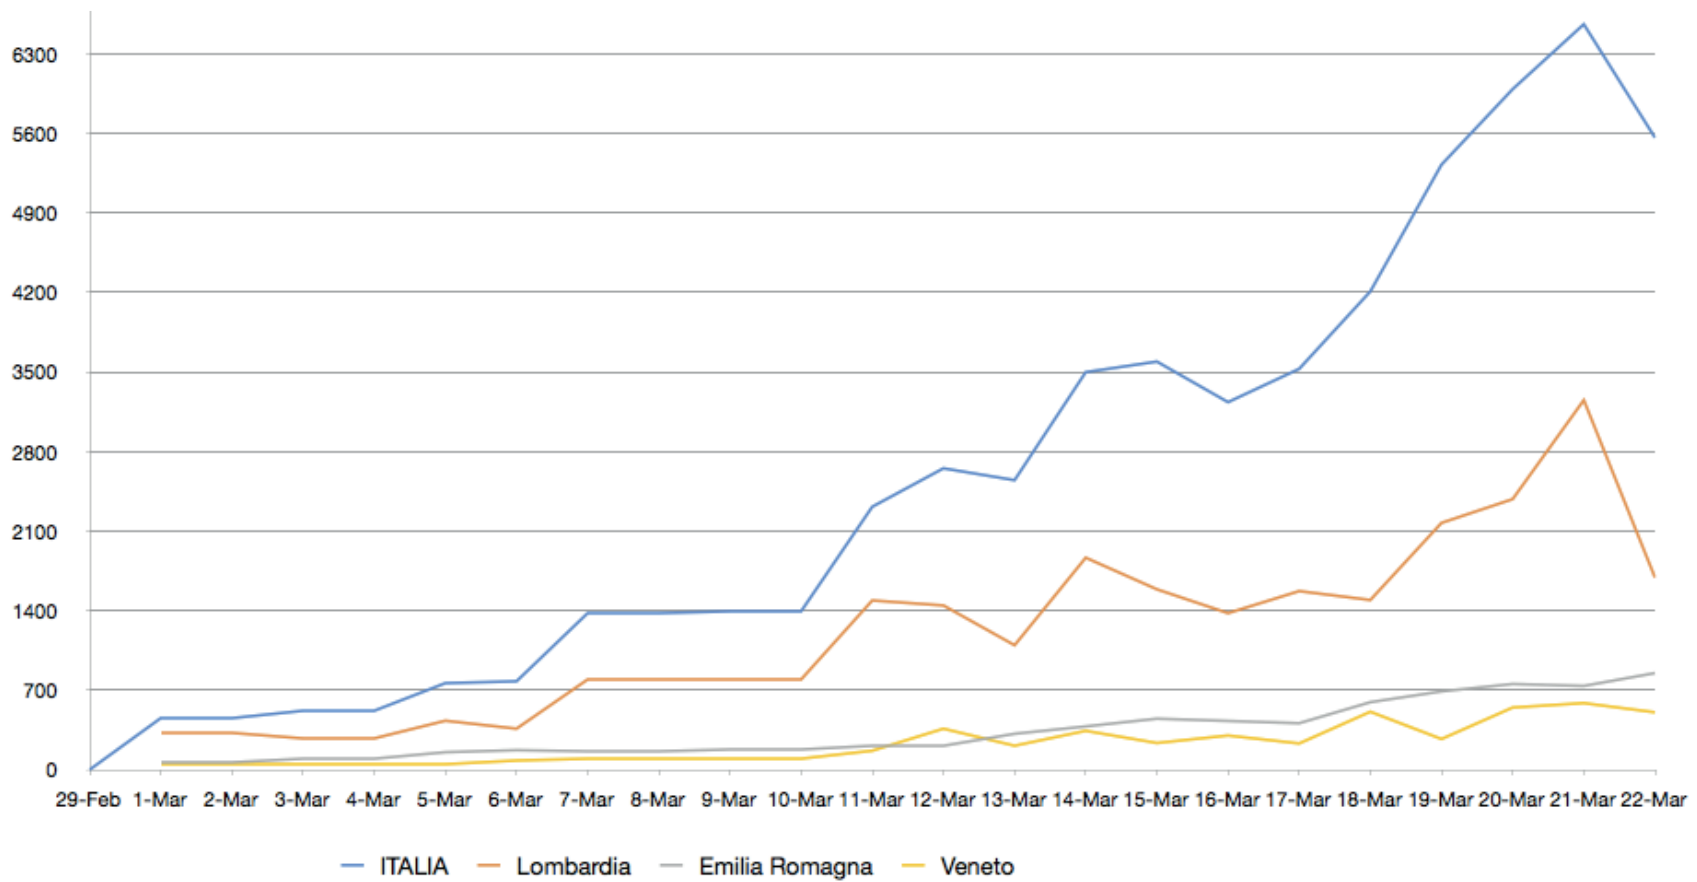

Nuovi contagi Gruppo 1

PIETRO PAOLO ALESSANDRELLO
Consulting, Training and Mentoring

Tel: +39 055 289904
www.alessandrello.org