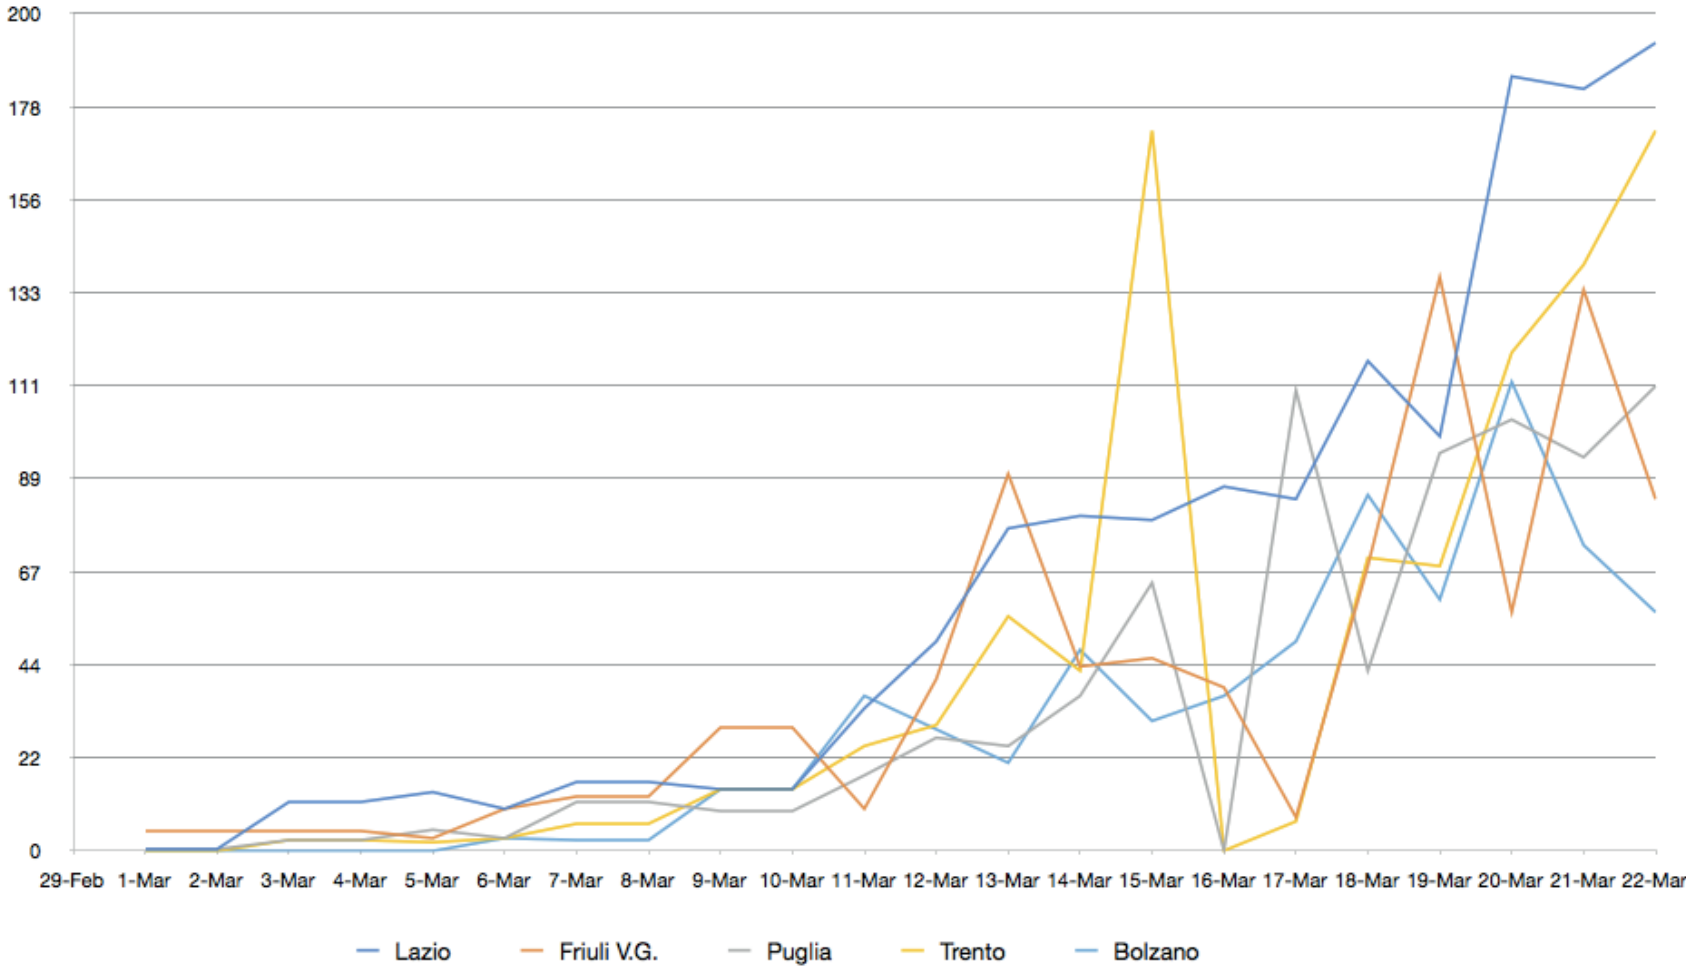

Nuovi contagi Gruppo 3

PIETRO PAOLO ALESSANDRELLO
Consulting, Training and Mentoring

Tel: +39 055 289904
www.alessandrello.org