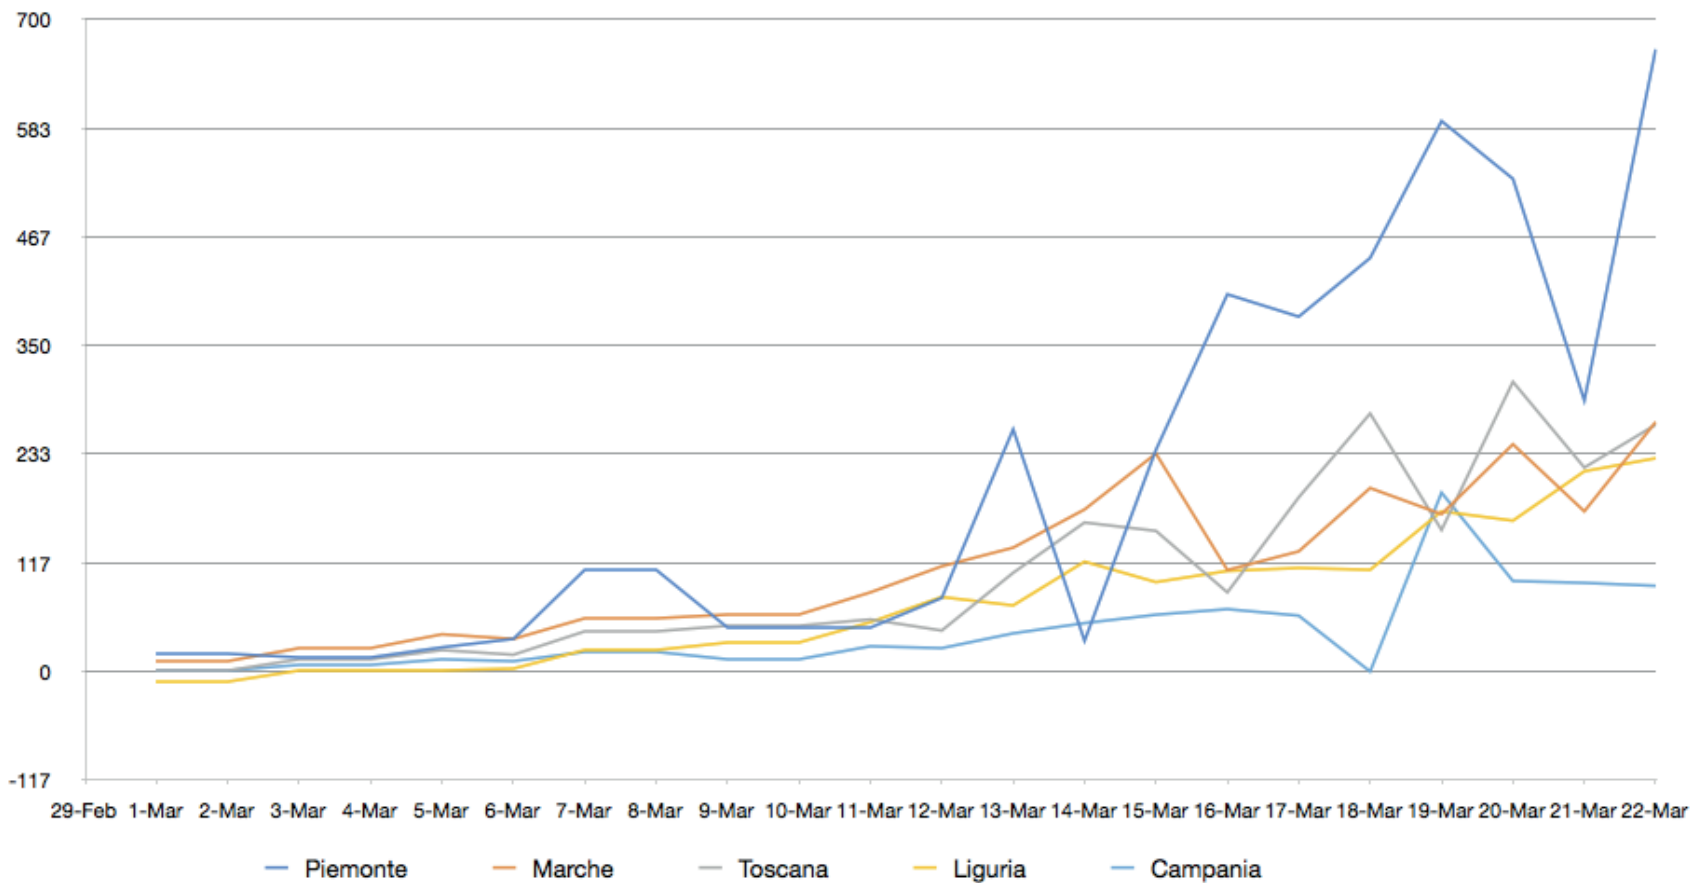

Nuovi contagi Gruppo 2

PIETRO PAOLO ALESSANDRELLO
Consulting, Training and Mentoring

Tel: +39 055 289904
www.alessandrello.org