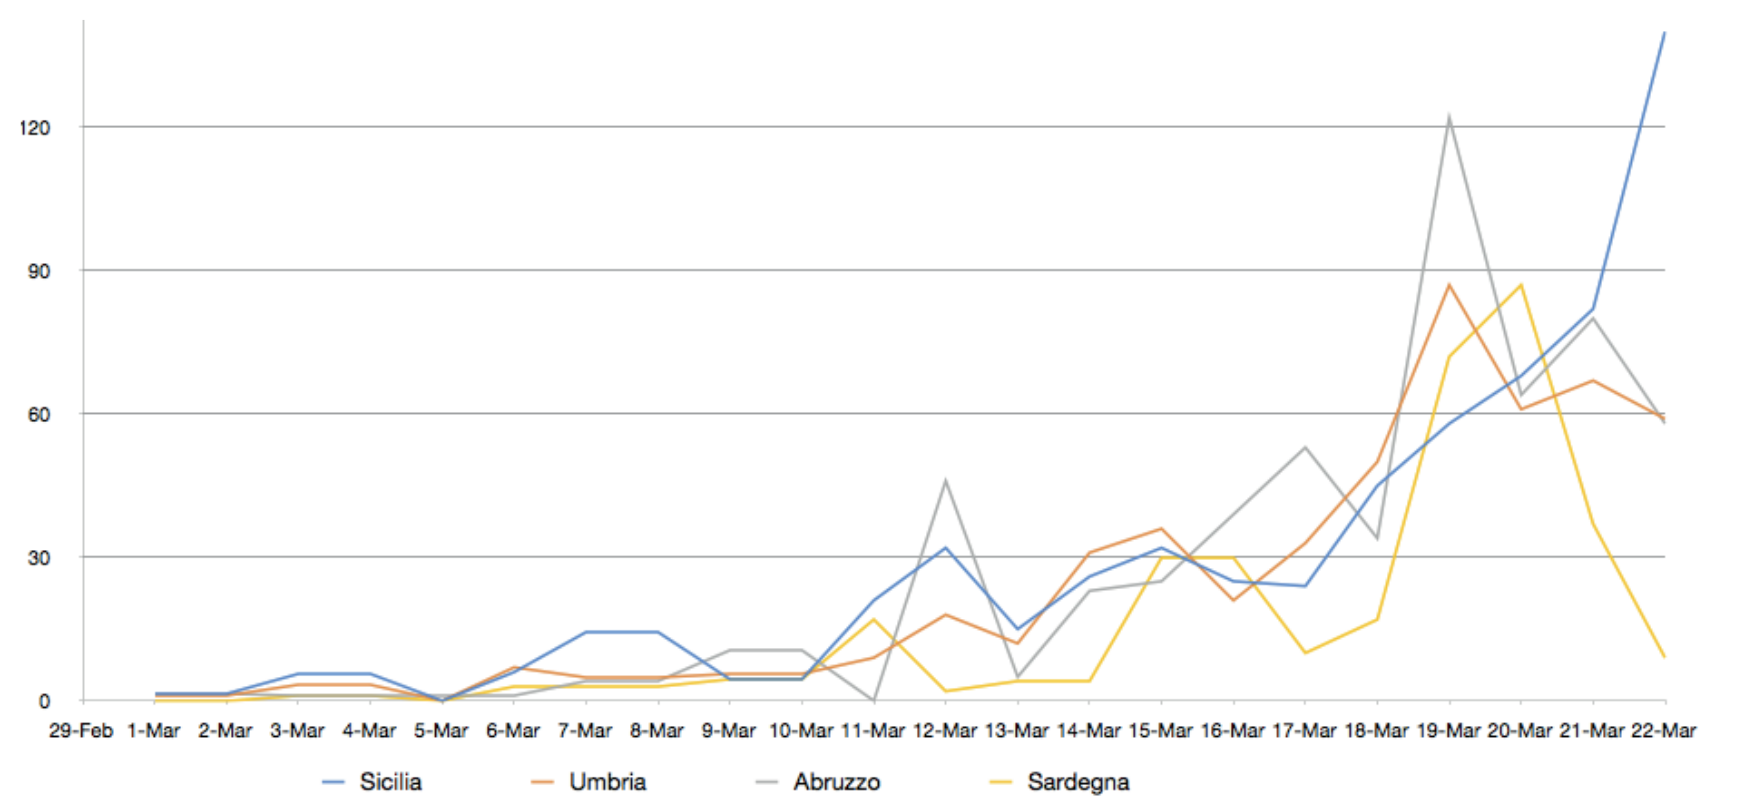

Nuovi contagi Gruppo 4

PIETRO PAOLO ALESSANDRELLO
Consulting, Training and Mentoring

Tel: +39 055 289904
www.alessandrello.org