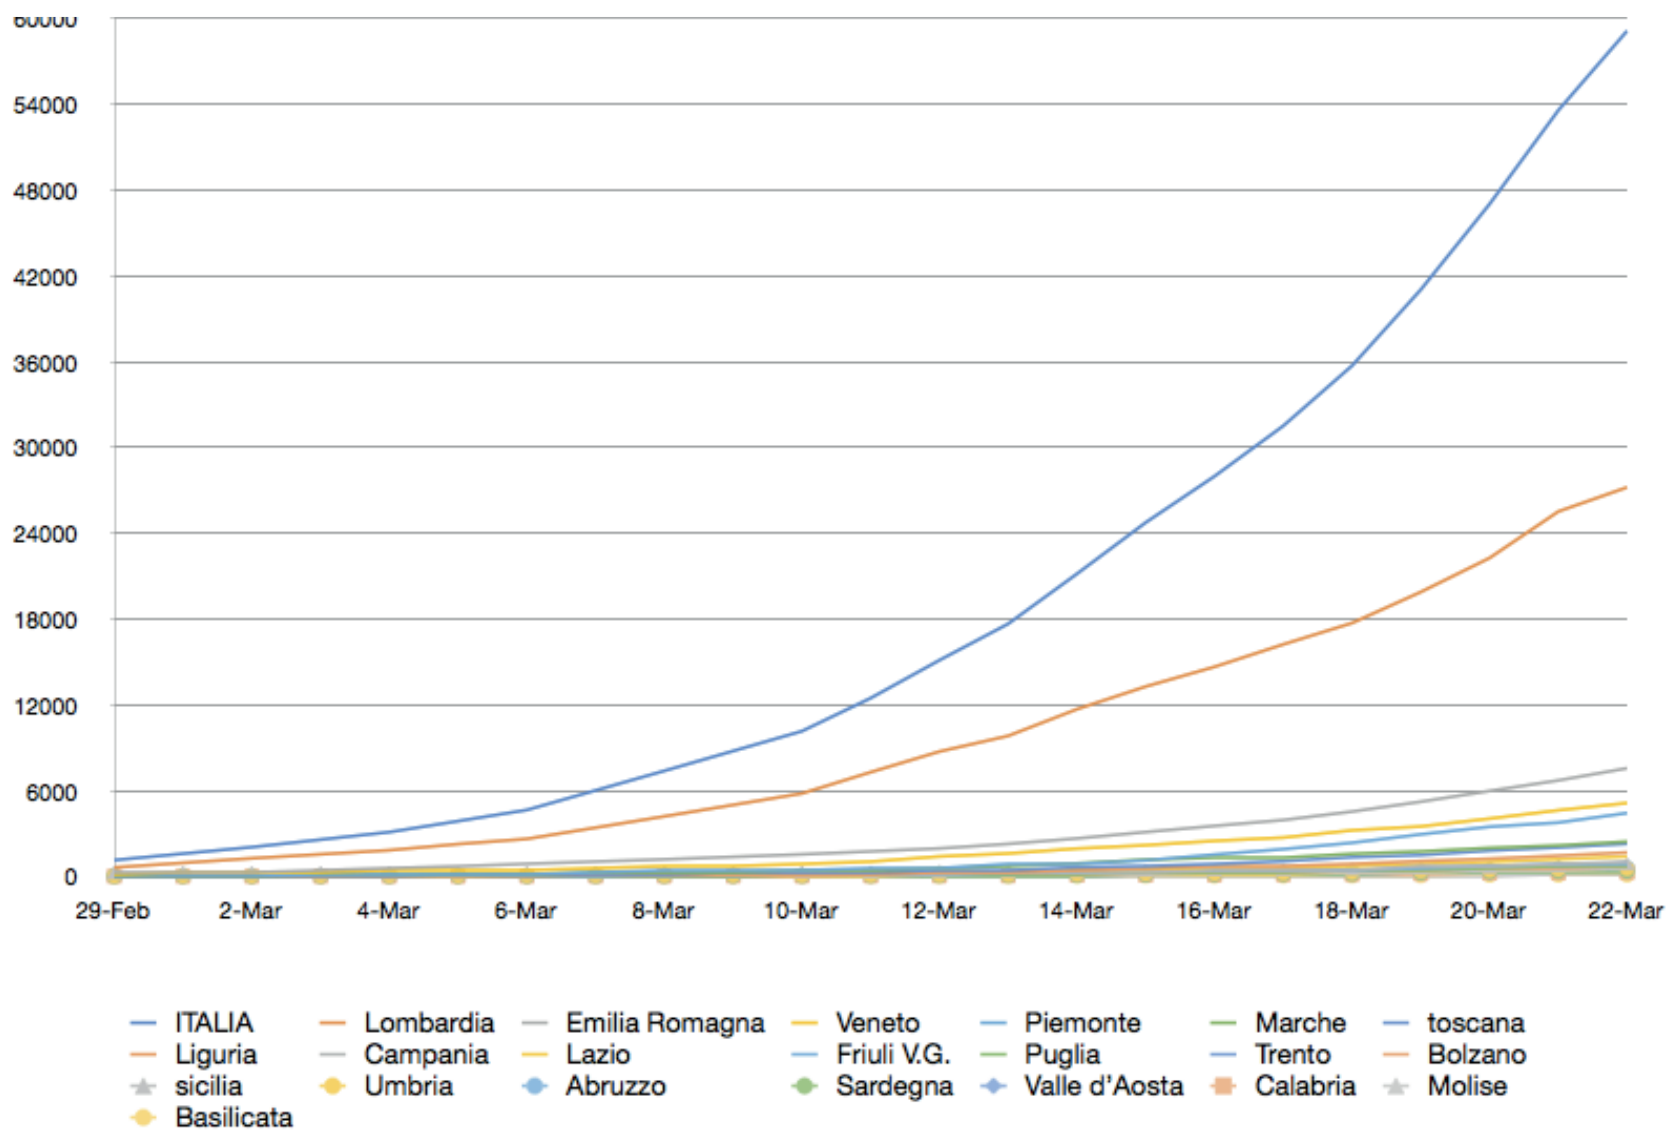

Contagiati cumulativi inclusi guariti e decessi

PIETRO PAOLO ALESSANDRELLO
Consulting, Training and Mentoring

Tel: +39 055 289904
www.alessandrello.org

Aumento dei contagi %

	12-Mar	13-Mar	14-Mar	15-Mar	16-Mar	17-Mar	18-Mar	19-Mar	20-Mar	21-Mar	22-Mar
ITALIA	21%	17%	20%	17%	13%	13%	13%	15%	15%	14%	10%
Lombardia	20%	13%	19%	14%	10%	11%	9%	12%	12%	15%	7%
Emilia Romagna	12%	16%	17%	17%	14%	12%	15%	15%	14%	12%	13%
Veneto	35%	15%	21%	12%	14%	9%	19%	8%	16%	15%	11%
Piemonte	16%	45%	4%	27%	36%	25%	23%	25%	18%	8%	18%
Marche	24%	22%	24%	26%	10%	10%	14%	11%	14%	9%	12%
Toscana	14%	29%	34%	24%	11%	22%	26%	11%	21%	12%	13%
Liguria	41%	26%	34%	21%	19%	17%	14%	19%	15%	18%	16%
Campania	16%	23%	24%	22%	20%	15%	0%	42%	15%	13%	11%
Lazio	33%	39%	29%	22%	20%	16%	19%	14%	22%	18%	16%
Friuli V.G.	33%	54%	17%	15%	11%	2%	17%	30%	10%	20%	11%
Puglia	35%	24%	29%	39%	0%	48%	13%	25%	22%	16%	16%
Trento	39%	52%	26%	83%	0%	2%	18%	15%	23%	22%	22%
Bolzano	39%	20%	38%	18%	18%	21%	29%	16%	26%	13%	9%
Sicilia	39%	13%	20%	21%	13%	11%	19%	21%	20%	20%	29%
Umbria	39%	19%	41%	34%	15%	20%	25%	35%	18%	17%	13%
Abruzzo	121%	6%	26%	22%	28%	30%	15%	46%	17%	18%	11%
Sardegna	5%	10%	9%	64%	39%	9%	15%	54%	42%	13%	3%
Valle d'Aosta	35%	4%	50%	36%	84%	30%	21%	30%	23%	19%	16%
Calabria	74%	15%	58%	13%	31%	28%	13%	31%	22%	14%	16%
Molise	0%	6%	0%	0%	24%	19%	12%	64%	9%	22%	8%
Basilicata	0%	25%	0%	10%	9%	67%	35%	37%	41%	27%	23%