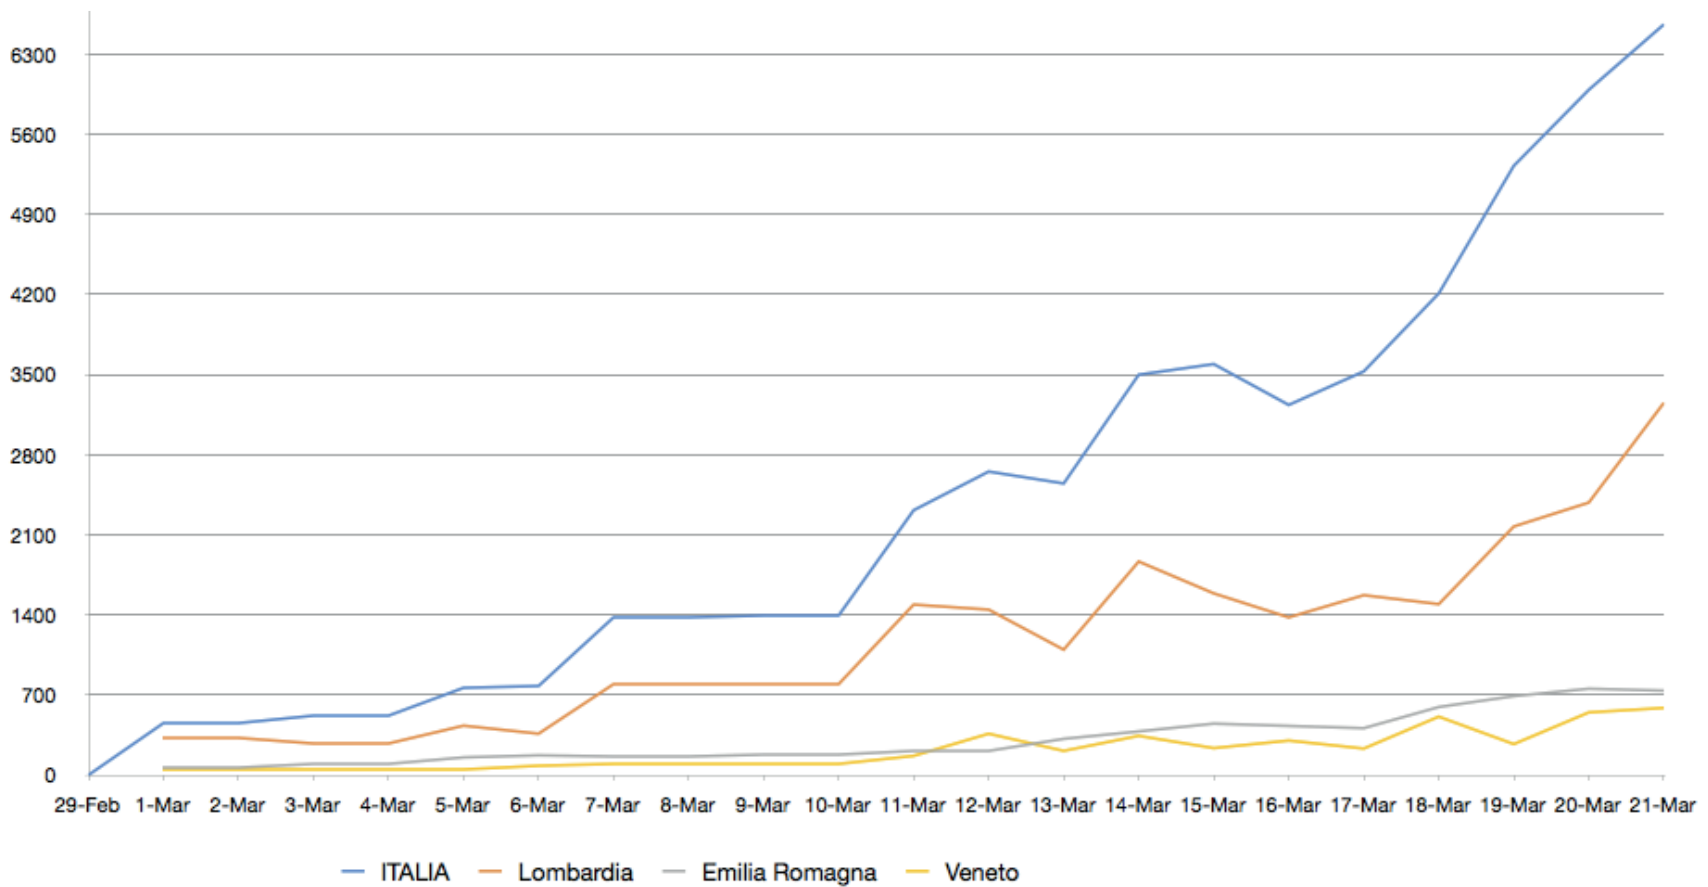

Nuovi contagi Gruppo 1

PIETRO PAOLO ALESSANDRELLO
Consulting, Training and Mentoring

Tel: +39 055 289904
www.alessandrello.org