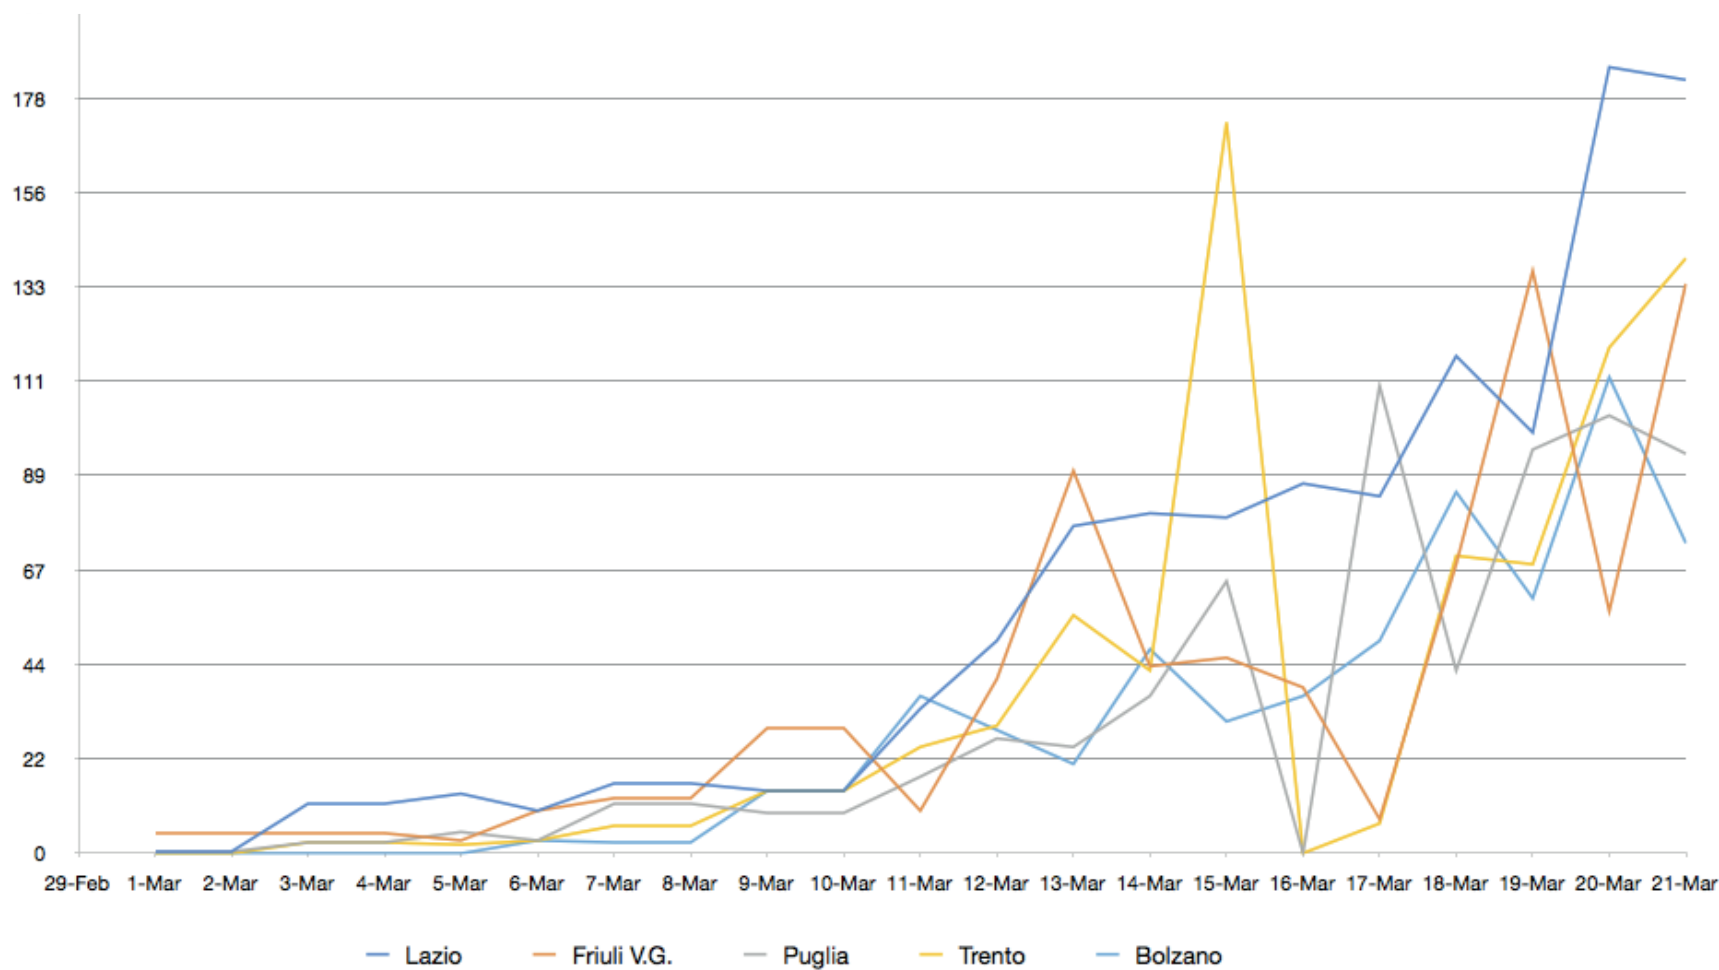

Nuovi contagi Gruppo 3

PIETRO PAOLO ALESSANDRELLO
Consulting, Training and Mentoring

Tel: +39 055 289904
www.alessandrello.org