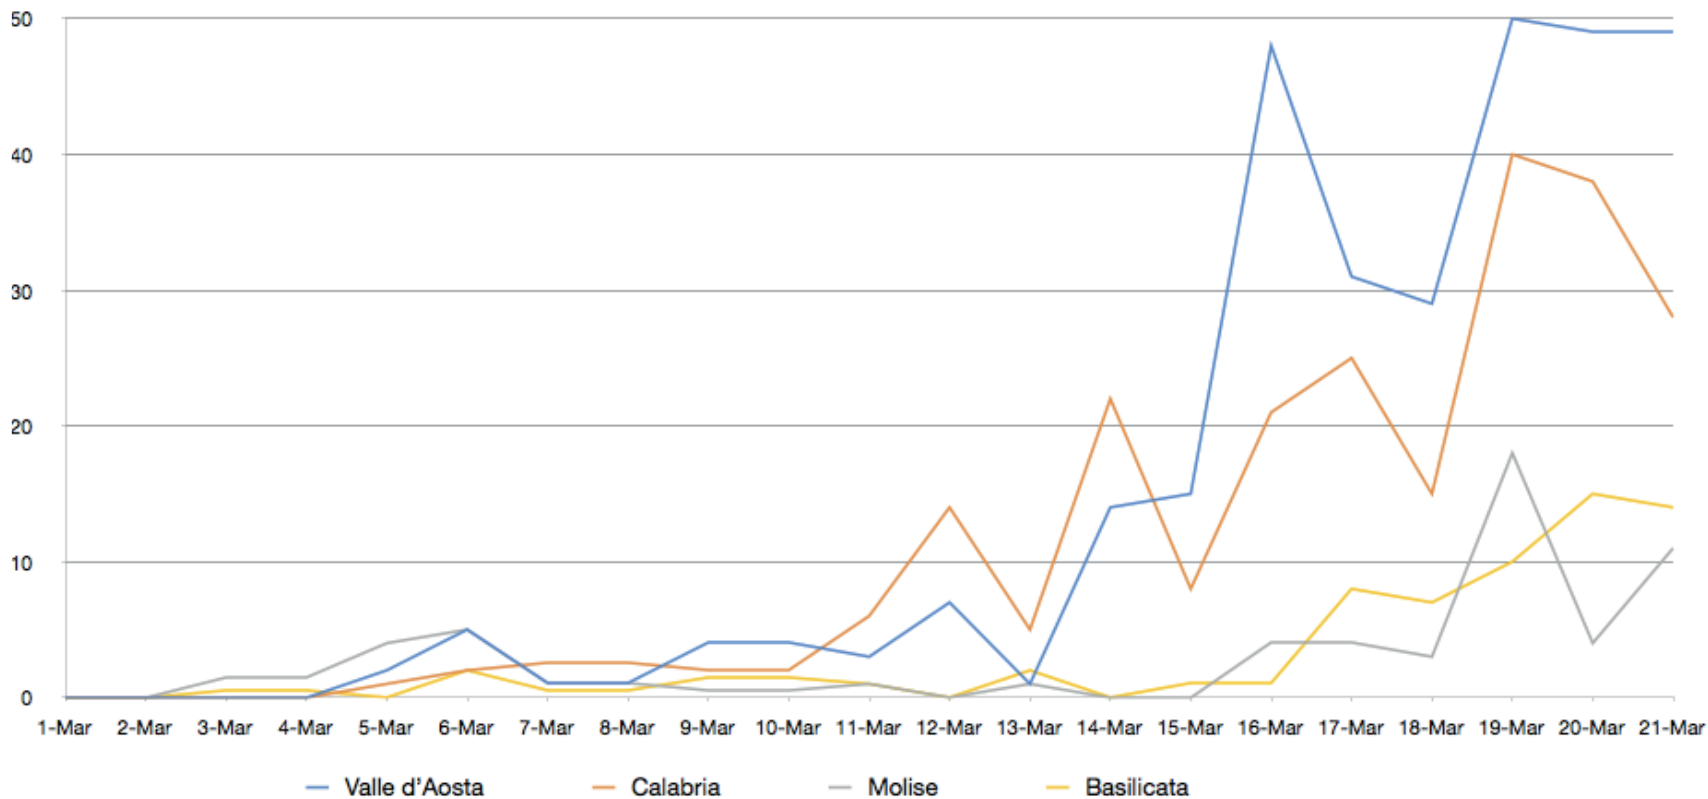

Nuovi contagi Gruppo 5

PIETRO PAOLO ALESSANDRELLO
Consulting, Training and Mentoring

Tel: +39 055 289904
www.alessandrello.org