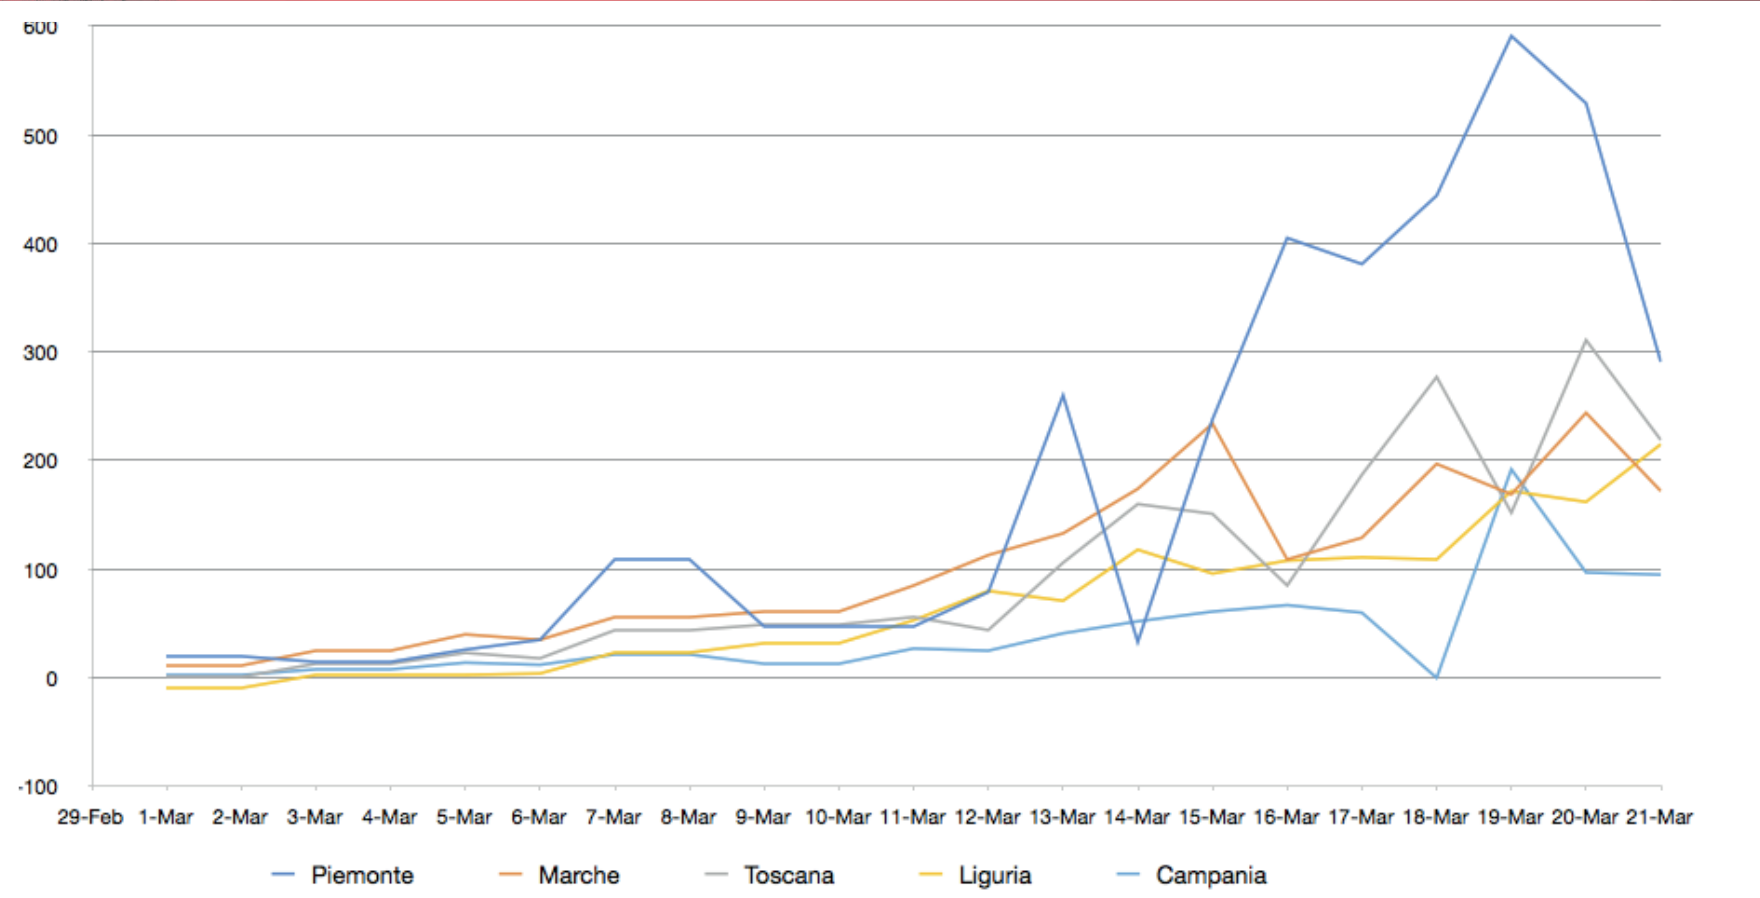

Nuovi contagi Gruppo 2

PIETRO PAOLO ALESSANDRELLO
Consulting, Training and Mentoring

Tel: +39 055 289904
www.alessandrello.org