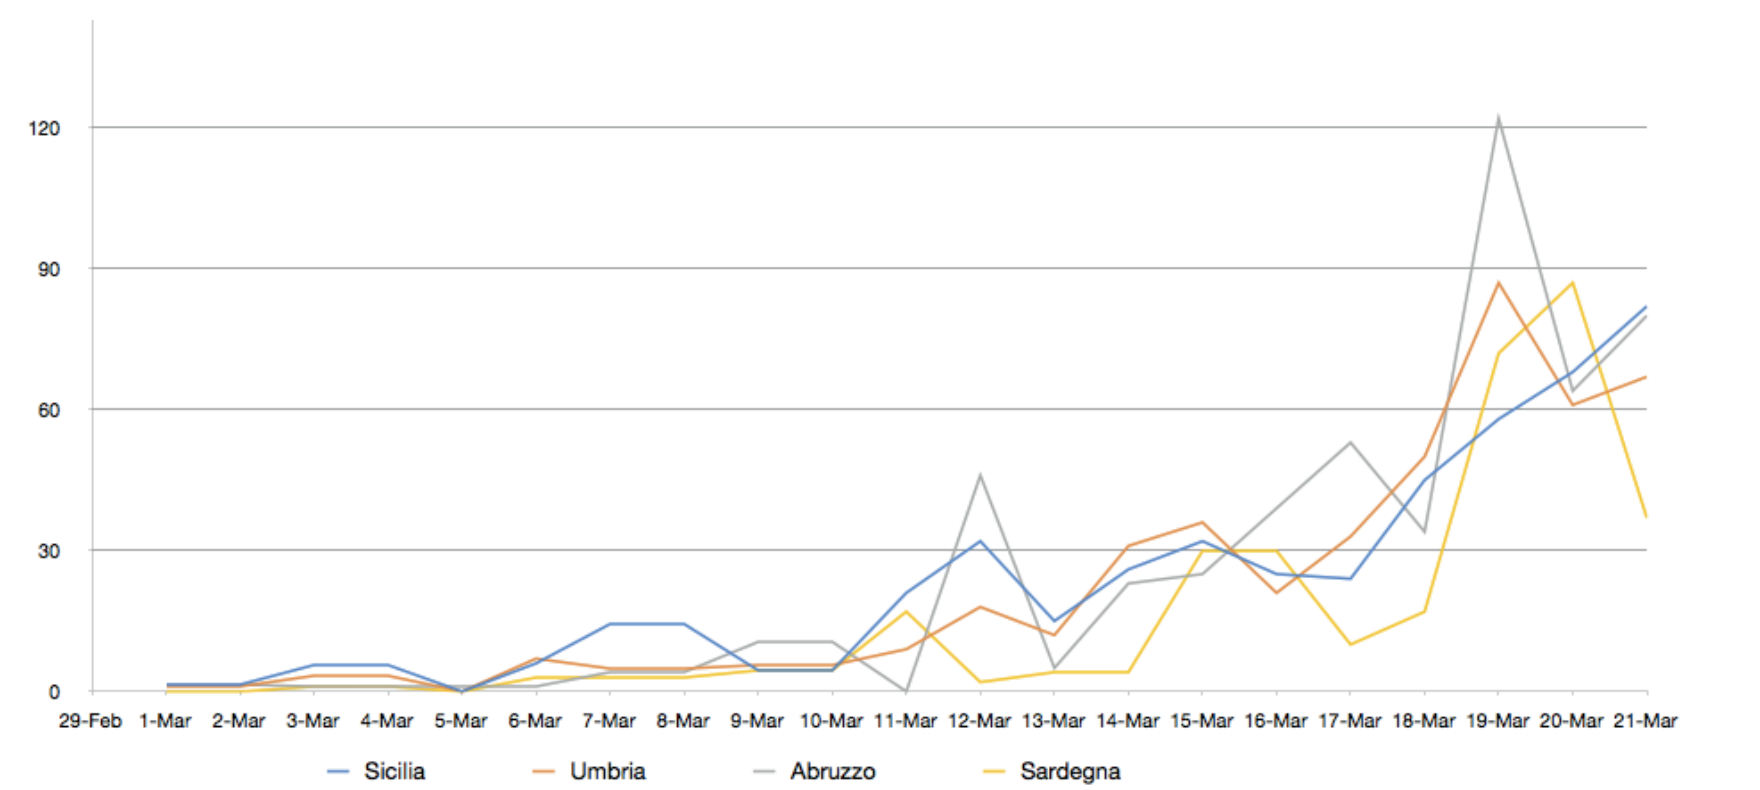

Nuovi contagi Gruppo 4

PIETRO PAOLO ALESSANDRELLO
Consulting, Training and Mentoring

Tel: +39 055 289904
www.alessandrello.org