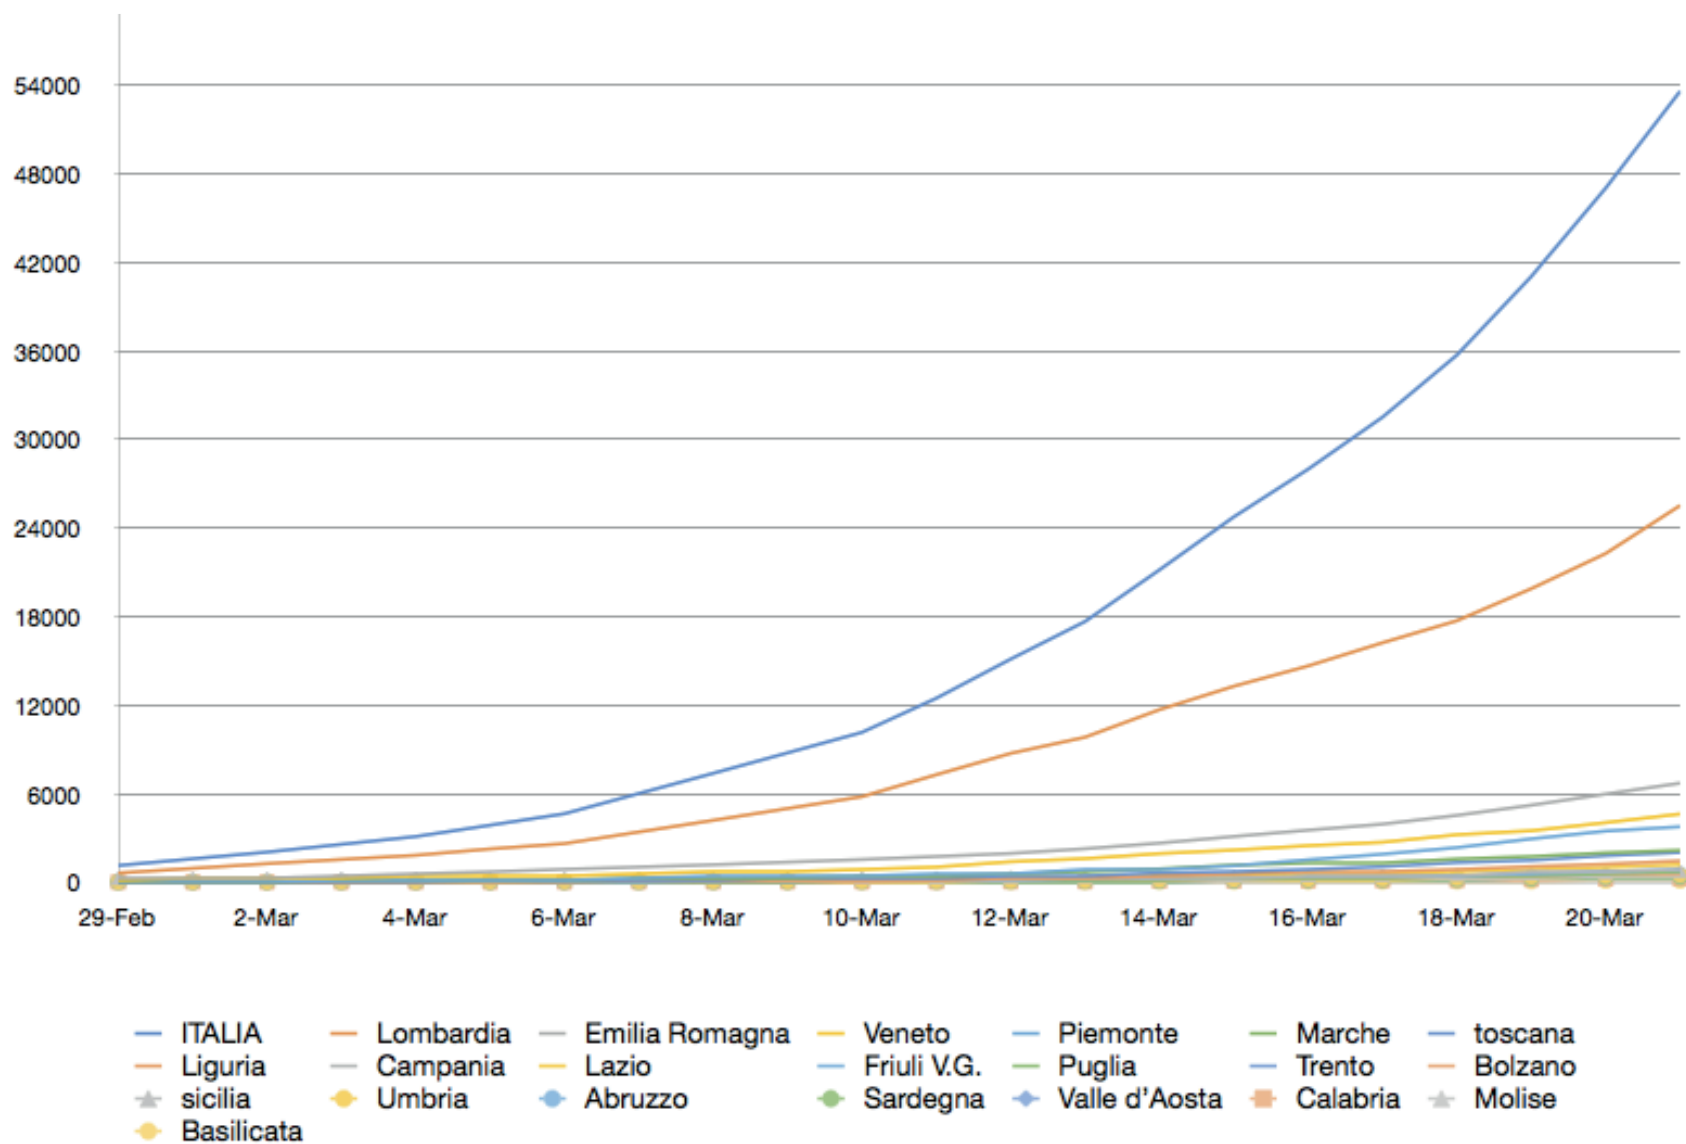

Contagiati cumulativi inclusi guariti e decessi

PIETRO PAOLO ALESSANDRELLO
Consulting, Training and Mentoring

Tel: +39 055 289904
www.alessandrello.org

Aumento dei contagi %

	12-Mar	13-Mar	14-Mar	15-Mar	16-Mar	17-Mar	18-Mar	19-Mar	20-Mar	21-Mar
ITALIA	21%	17%	20%	17%	13%	13%	13%	15%	15%	14%
Lombardia	20%	13%	19%	14%	10%	11%	9%	12%	12%	15%
Emilia Romagna	12%	16%	17%	17%	14%	12%	15%	15%	14%	12%
Veneto	35%	15%	21%	12%	14%	9%	19%	8%	16%	15%
Piemonte	16%	45%	4%	27%	36%	25%	23%	25%	18%	8%
Marche	24%	22%	24%	26%	10%	10%	14%	11%	14%	9%
Toscana	14%	29%	34%	24%	11%	22%	26%	11%	21%	12%
Liguria	41%	26%	34%	21%	19%	17%	14%	19%	15%	18%
Campania	16%	23%	24%	22%	20%	15%	0%	42%	15%	13%
Lazio	33%	39%	29%	22%	20%	16%	19%	14%	22%	18%
Friuli V.G.	33%	54%	17%	15%	11%	2%	17%	30%	10%	20%
Puglia	35%	24%	29%	39%	0%	48%	13%	25%	22%	16%
Trento	39%	52%	26%	83%	0%	2%	18%	15%	23%	22%
Bolzano	39%	20%	38%	18%	18%	21%	29%	16%	26%	13%
Sicilia	39%	13%	20%	21%	13%	11%	19%	21%	20%	20%
Umbria	39%	19%	41%	34%	15%	20%	25%	35%	18%	17%
Abruzzo	121%	6%	26%	22%	28%	30%	15%	46%	17%	18%
Sardegna	5%	10%	9%	64%	39%	9%	15%	54%	42%	13%
Valle d'Aosta	35%	4%	50%	36%	84%	30%	21%	30%	23%	19%
Calabria	74%	15%	58%	13%	31%	28%	13%	31%	22%	14%
Molise	0%	6%	0%	0%	24%	19%	12%	64%	9%	22%
Basilicata	0%	25%	0%	10%	9%	67%	35%	37%	41%	27%