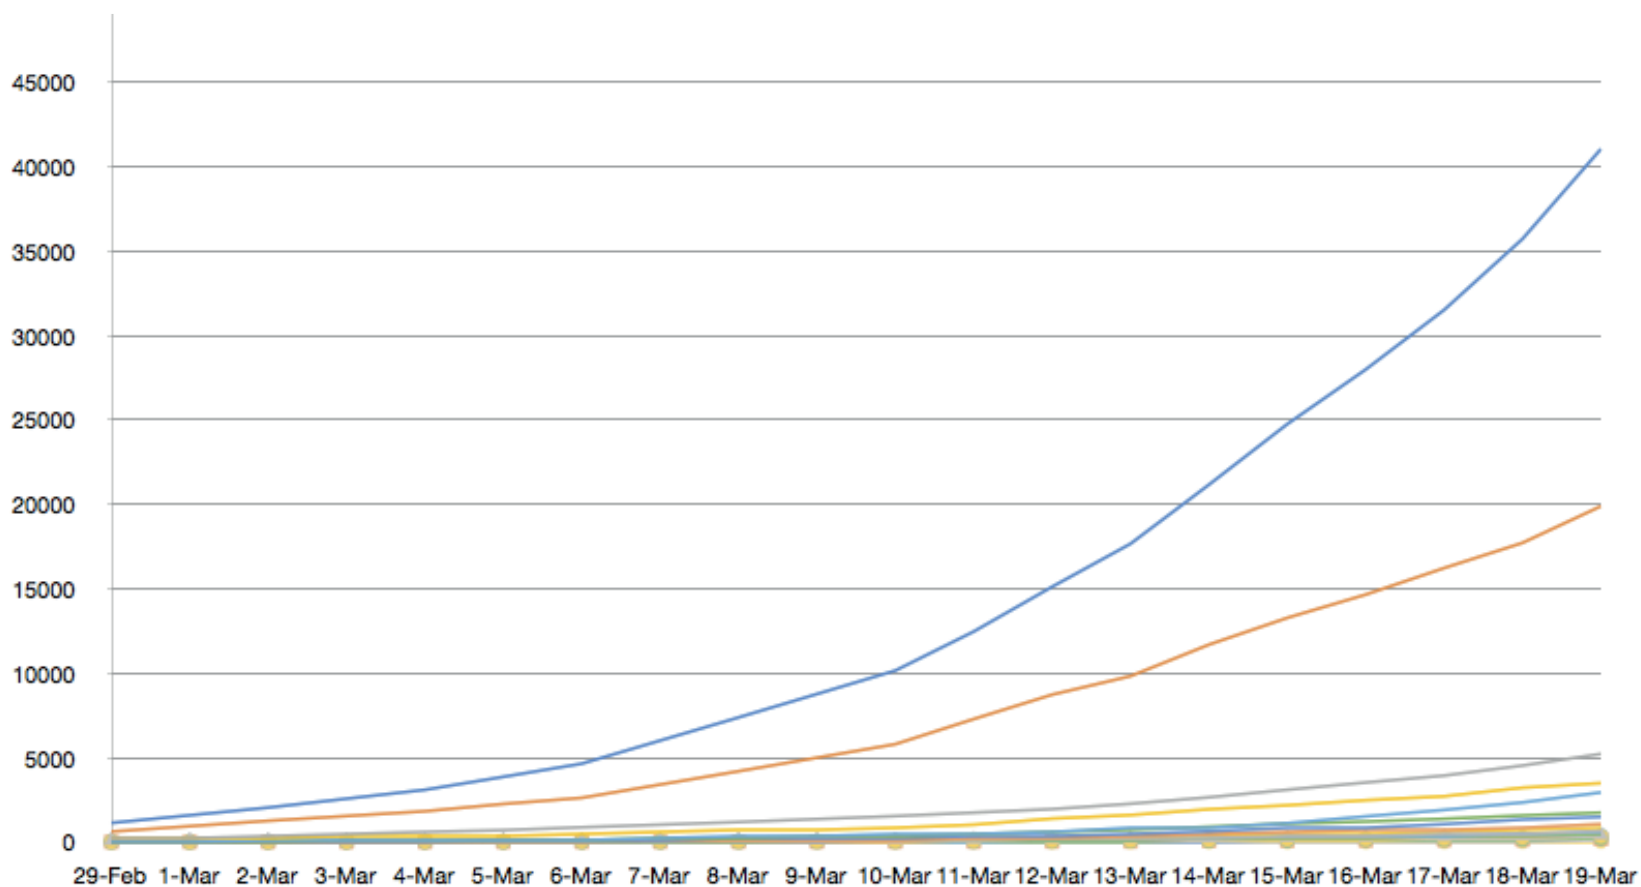

# Contagiati cumulativi inclusi guariti e decessi

- ITALIA
- Lombardia
- Emilia Romagna
- Veneto
- Piemonte
- Marche
- toscana
- Liguria
- Campania
- Lazio
- Friuli V.G.
- Puglia
- Trento
- Bolzano
- sicilia
- Umbria
- Abruzzo
- Sardegna
- Valle d'Aosta
- Calabria
- Molise
- Basilicata

# Aumento dei contagi %

	8-Mar	9-Mar	10-Mar	11-Mar	12-Mar	13-Mar	14-Mar	15-Mar	16-Mar	17-Mar	18-Mar	19-Mar
<b>ITALIA</b>	23%	19%	16%	23%	21%	17%	20%	17%	13%	13%	13%	15%
<b>Lombardia</b>	23%	19%	16%	26%	20%	13%	19%	14%	10%	11%	9%	12%
<b>Emilia Romagna</b>	15%	15%	13%	13%	12%	16%	17%	17%	14%	12%	15%	15%
<b>Veneto</b>	16%	14%	12%	20%	35%	15%	21%	12%	14%	9%	19%	8%
<b>Piemonte</b>	43%	13%	11%	11%	16%	45%	4%	27%	36%	25%	23%	25%
<b>Marche</b>	26%	22%	18%	22%	24%	22%	24%	26%	10%	10%	14%	11%
<b>Toscana</b>	36%	30%	23%	21%	14%	29%	34%	24%	11%	22%	26%	11%
<b>Liguria</b>	42%	40%	29%	38%	41%	26%	34%	21%	19%	17%	14%	19%
<b>Campania</b>	28%	13%	11%	21%	16%	23%	24%	22%	20%	15%	0%	42%
<b>Lazio</b>	23%	17%	14%	29%	33%	39%	29%	22%	20%	16%	19%	14%
<b>Friuli V.G.</b>	30%	52%	34%	9%	33%	54%	17%	15%	11%	2%	17%	30%
<b>Puglia</b>	40%	24%	19%	31%	35%	24%	29%	39%	0%	48%	13%	25%
<b>Trento</b>	39%	63%	39%	48%	39%	52%	26%	83%	0%	2%	18%	15%
<b>Bolzano</b>	38%	161%	62%	97%	39%	20%	38%	18%	18%	21%	29%	16%
<b>Sicilia</b>	38%	8%	8%	34%	39%	13%	20%	21%	13%	11%	19%	21%
<b>Umbria</b>	24%	21%	17%	24%	39%	19%	41%	34%	15%	20%	25%	35%
<b>Abruzzo</b>	31%	62%	38%	0%	121%	6%	26%	22%	28%	30%	15%	46%
<b>Sardegna</b>	38%	41%	29%	85%	5%	10%	9%	64%	39%	9%	15%	54%
<b>Valle d'Aosta</b>	13%	44%	31%	18%	35%	4%	50%	36%	84%	30%	21%	30%
<b>Calabria</b>	38%	22%	18%	46%	74%	15%	58%	13%	31%	28%	13%	31%
<b>Molise</b>	8%	4%	3%	7%	0%	6%	0%	0%	24%	19%	12%	64%
<b>Basilicata</b>	14%	38%	27%	14%	0%	25%	0%	10%	9%	67%	35%	37%