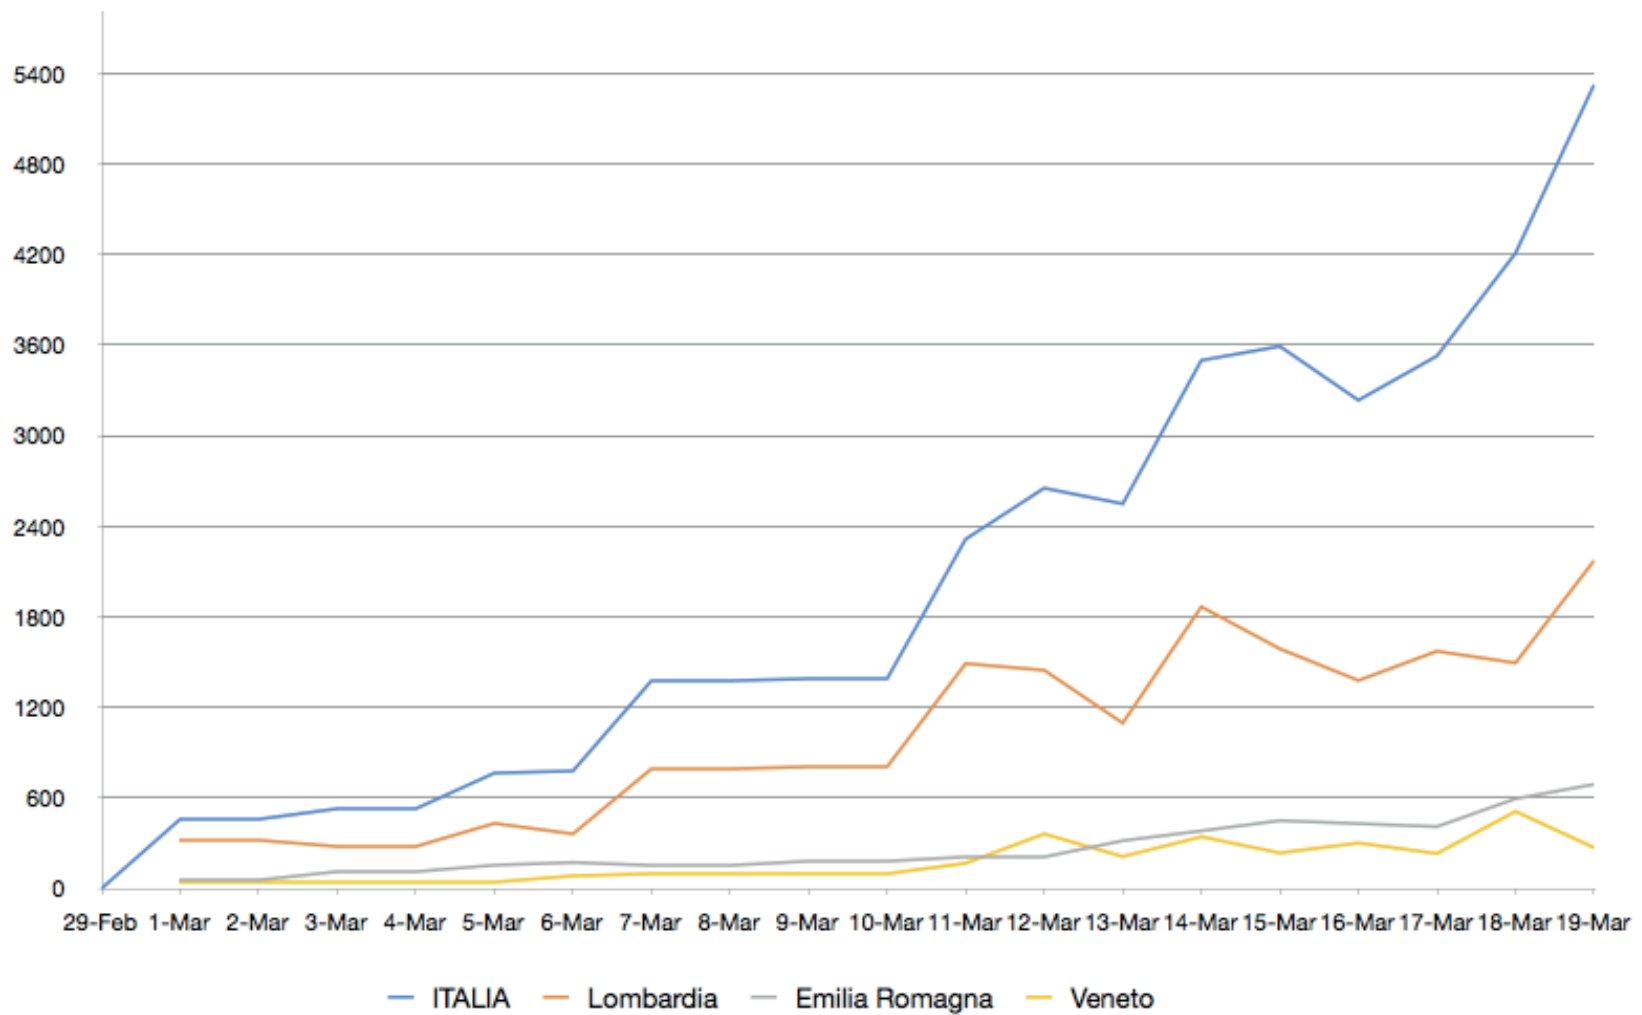

Nuovi contagi Gruppo 1

PIETRO PAOLO ALESSANDRELLO
Consulting, Training and Mentoring

Tel: +39 055 289904
www.alessandrello.org