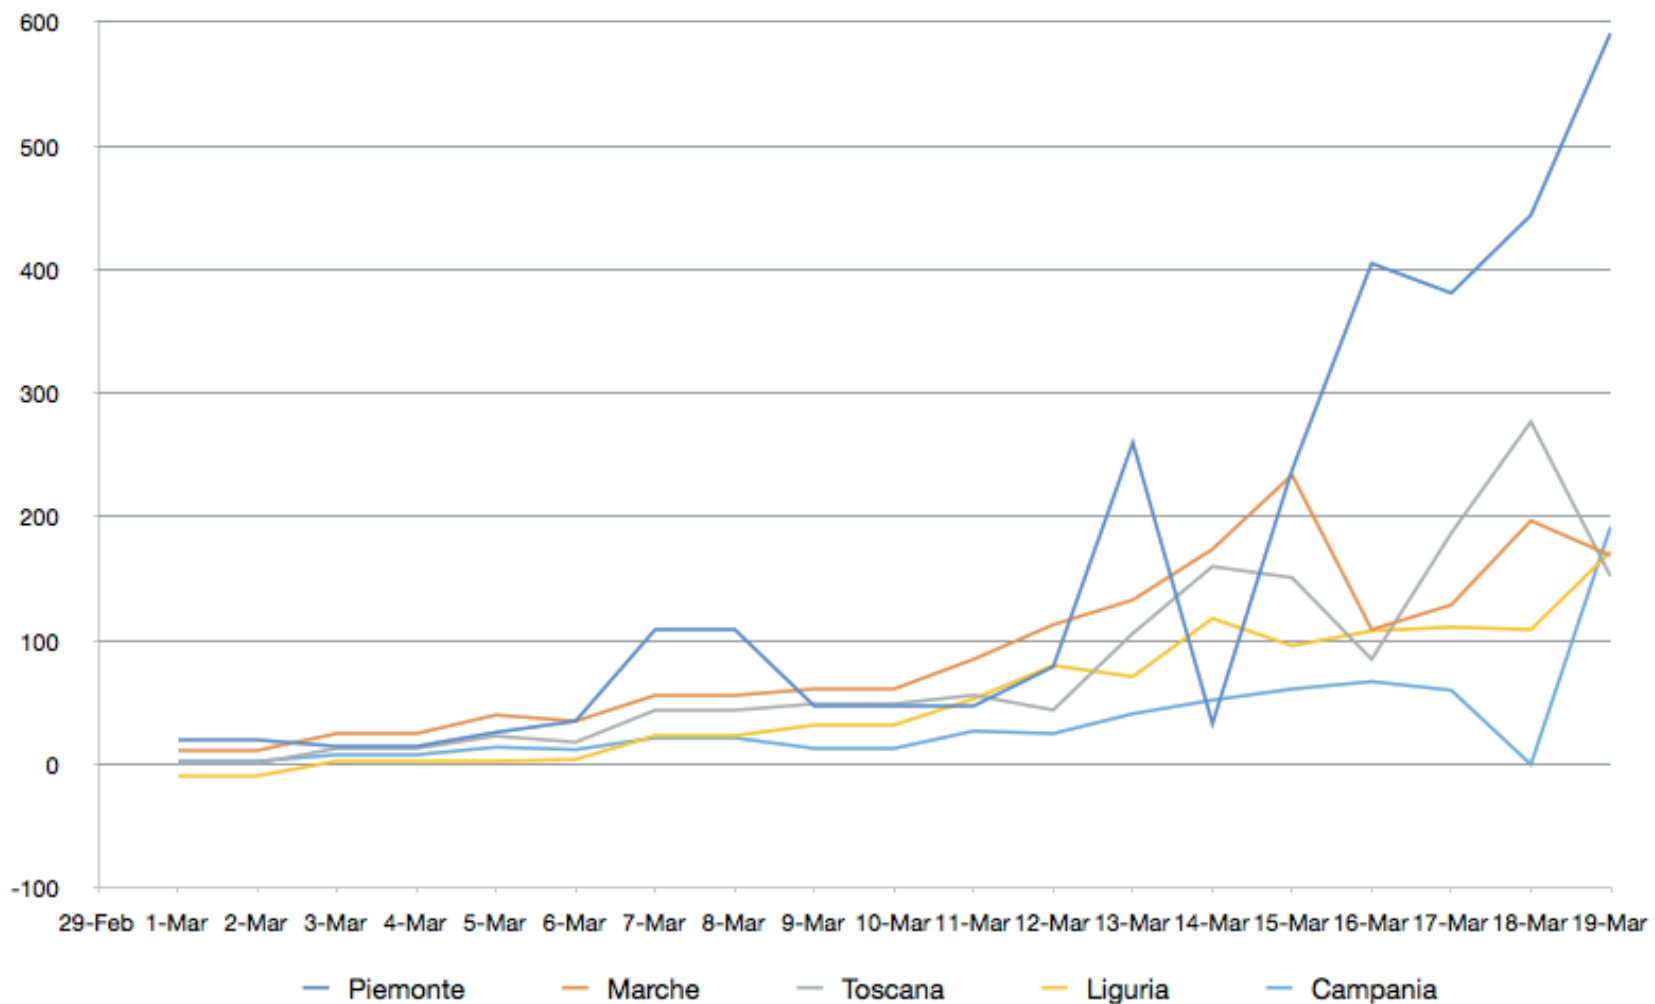

Nuovi contagi Gruppo 2

PIETRO PAOLO ALESSANDRELLO
Consulting, Training and Mentoring

Tel: +39 055 289904
www.alessandrello.org