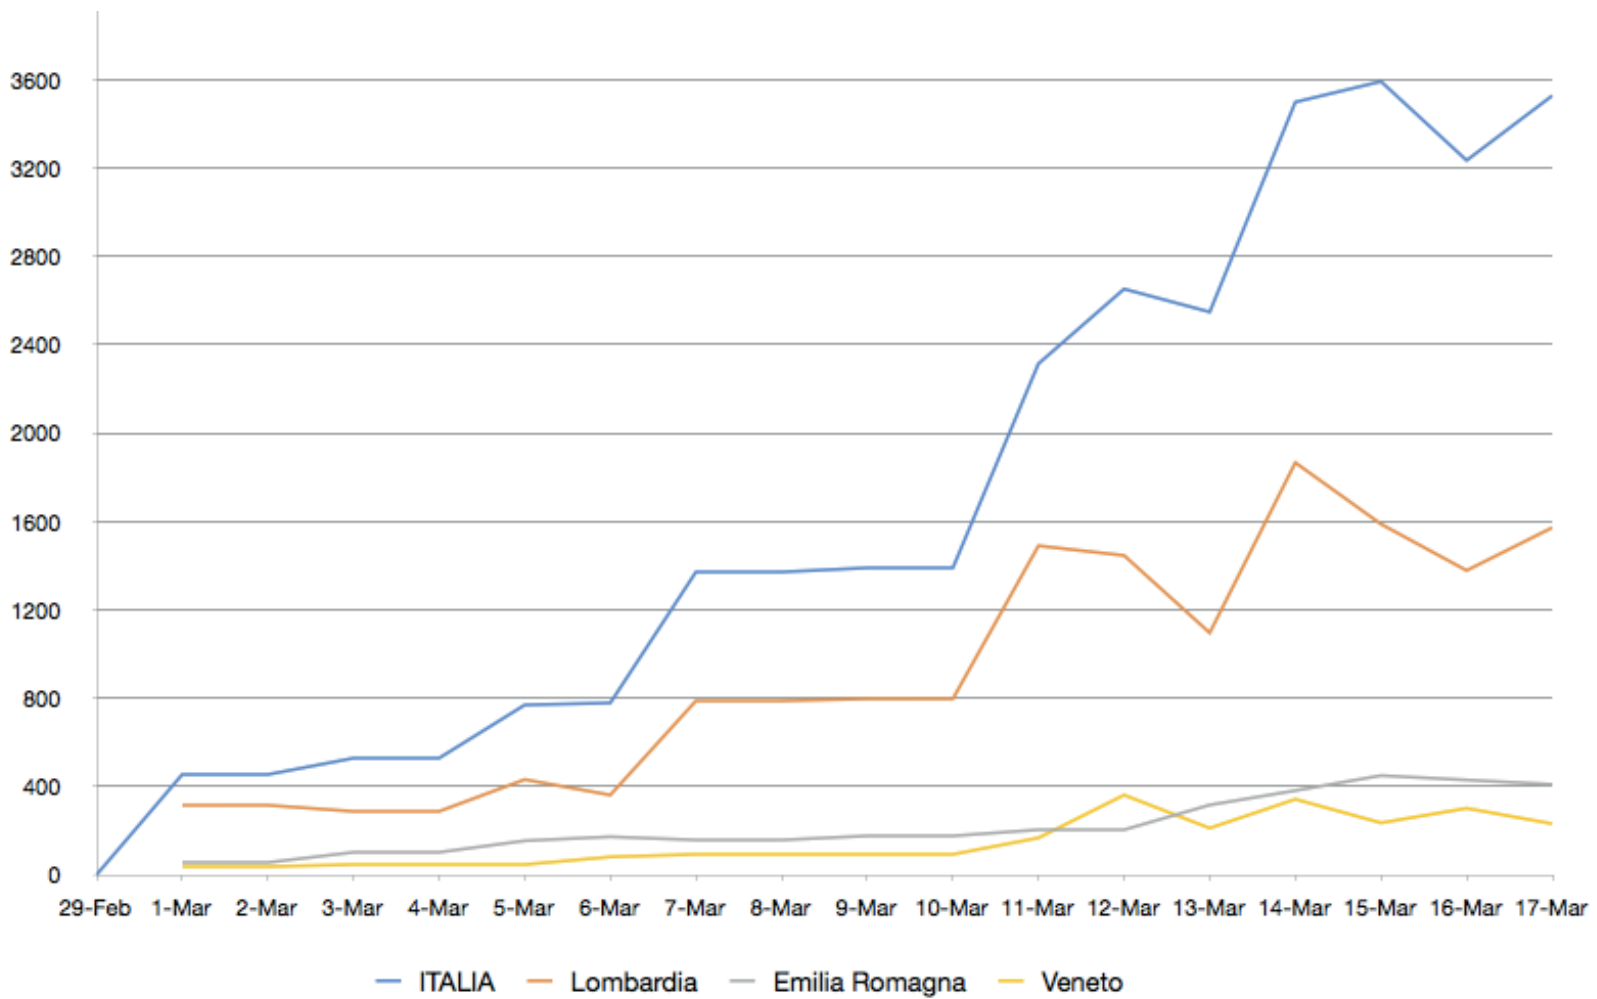

Nuovi contagi Gruppo 1

PIETRO PAOLO ALESSANDRELLO
Consulting, Training and Mentoring

Tel: +39 055 289904
www.alessandrello.org