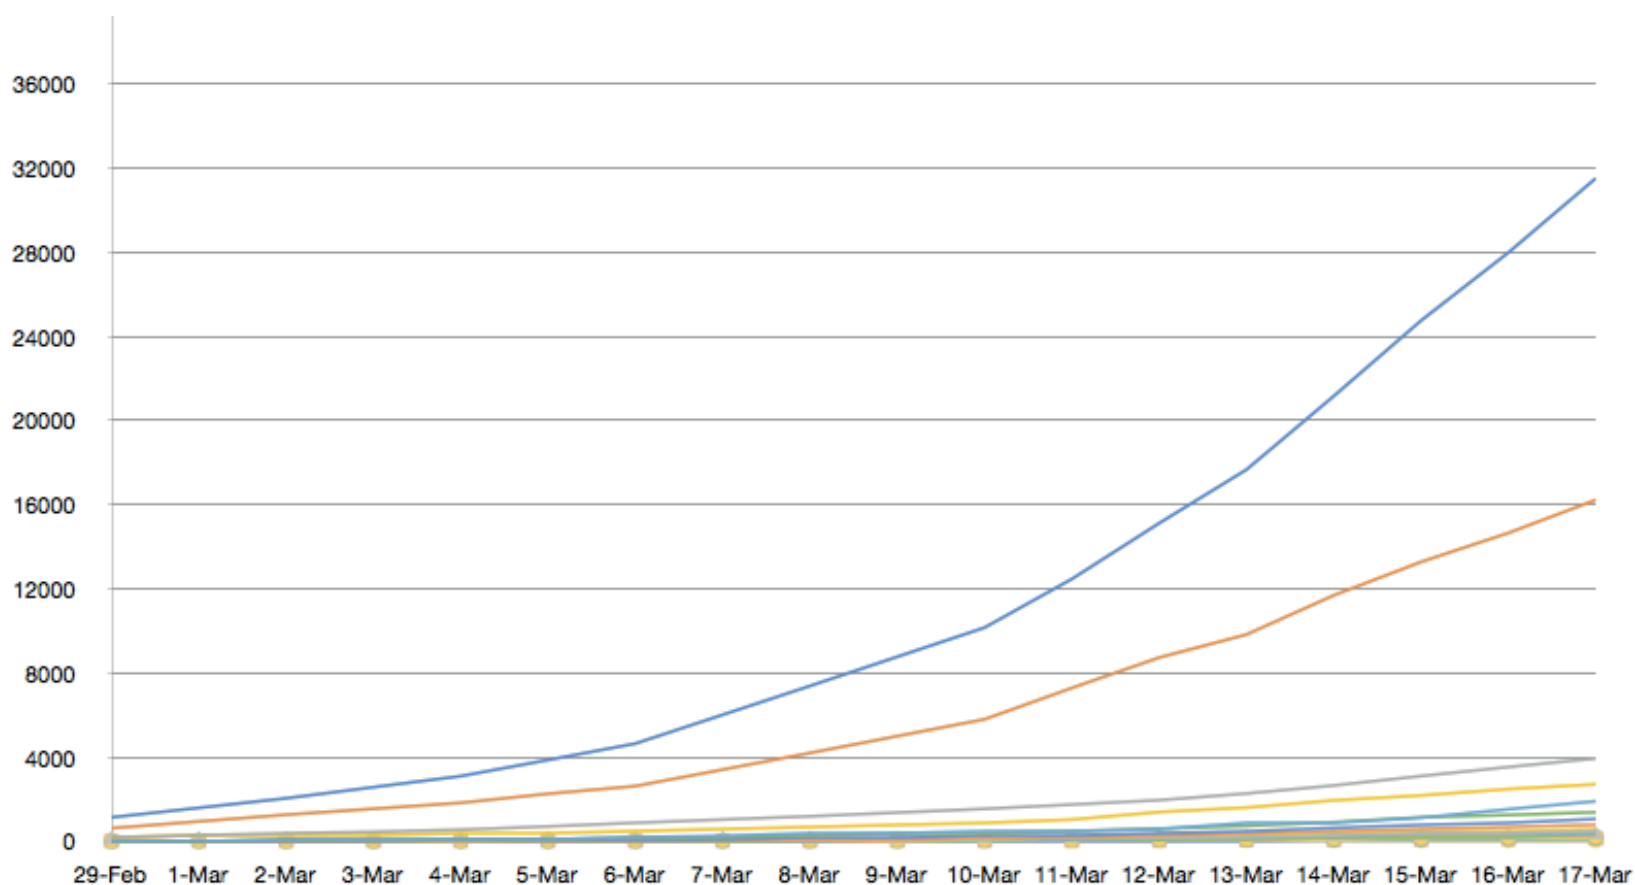

# Contagiati cumulativi inclusi guariti e decessi

- ITALIA
- Lombardia
- Emilia Romagna
- Veneto
- Piemonte
- Marche
- toscana
- Liguria
- Campania
- Lazio
- Friuli V.G.
- Puglia
- Trento
- Bolzano
- sicilia
- Umbria
- Abruzzo
- Sardegna
- Valle d'Aosta
- Calabria
- Molise
- Basilicata

# Aumento dei contagi %

	8-Mar	9-Mar	10-Mar	11-Mar	12-Mar	13-Mar	14-Mar	15-Mar	16-Mar	17-Mar
<b>ITALIA</b>	23%	19%	16%	23%	21%	17%	20%	17%	13%	13%
<b>Lombardia</b>	23%	19%	16%	26%	20%	13%	19%	14%	10%	11%
<b>Emilia Romagna</b>	15%	15%	13%	13%	12%	16%	17%	17%	14%	12%
<b>Veneto</b>	16%	14%	12%	20%	35%	15%	21%	12%	14%	9%
<b>Piemonte</b>	43%	13%	11%	11%	16%	45%	4%	27%	36%	25%
<b>Marche</b>	26%	22%	18%	22%	24%	22%	24%	26%	10%	10%
<b>Toscana</b>	36%	30%	23%	21%	14%	29%	34%	24%	11%	22%
<b>Liguria</b>	42%	40%	29%	38%	41%	26%	34%	21%	19%	17%
<b>Campania</b>	28%	13%	11%	21%	16%	23%	24%	22%	20%	15%
<b>Lazio</b>	23%	17%	14%	29%	33%	39%	29%	22%	20%	16%
<b>Friuli V.G.</b>	30%	52%	34%	9%	33%	54%	17%	15%	11%	2%
<b>Puglia</b>	40%	24%	19%	31%	35%	24%	29%	39%	0%	48%
<b>Trento</b>	39%	63%	39%	48%	39%	52%	26%	83%	0%	2%
<b>Bolzano</b>	38%	161%	62%	97%	39%	20%	38%	18%	18%	21%
<b>Sicilia</b>	38%	8%	8%	34%	39%	13%	20%	21%	13%	11%
<b>Umbria</b>	24%	21%	17%	24%	39%	19%	41%	34%	15%	20%
<b>Abruzzo</b>	31%	62%	38%	0%	121%	6%	26%	22%	28%	30%
<b>Sardegna</b>	38%	41%	29%	85%	5%	10%	9%	64%	39%	9%
<b>Valle d'Aosta</b>	13%	44%	31%	18%	35%	4%	50%	36%	84%	30%
<b>Calabria</b>	38%	22%	18%	46%	74%	15%	58%	13%	31%	28%
<b>Molise</b>	8%	4%	3%	7%	0%	6%	0%	0%	24%	19%
<b>Basilicata</b>	14%	38%	27%	14%	0%	25%	0%	10%	9%	67%