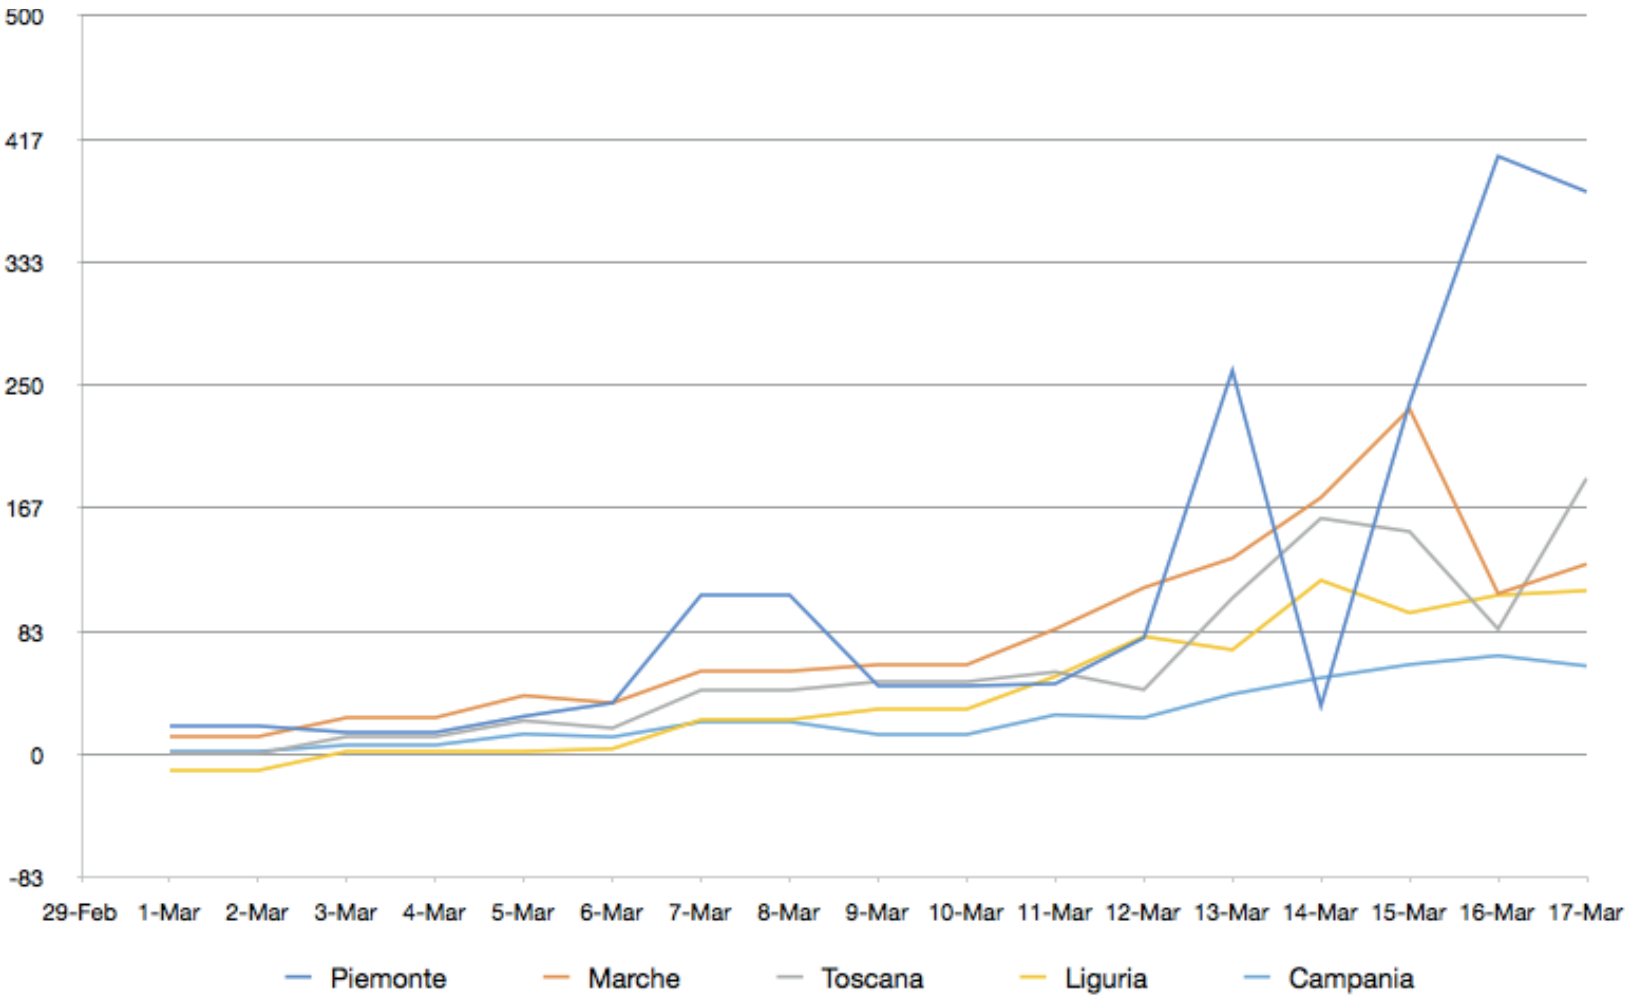

Nuovi contagi Gruppo 2

PIETRO PAOLO ALESSANDRELLO
Consulting, Training and Mentoring

Tel: +39 055 289904
www.alessandrello.org