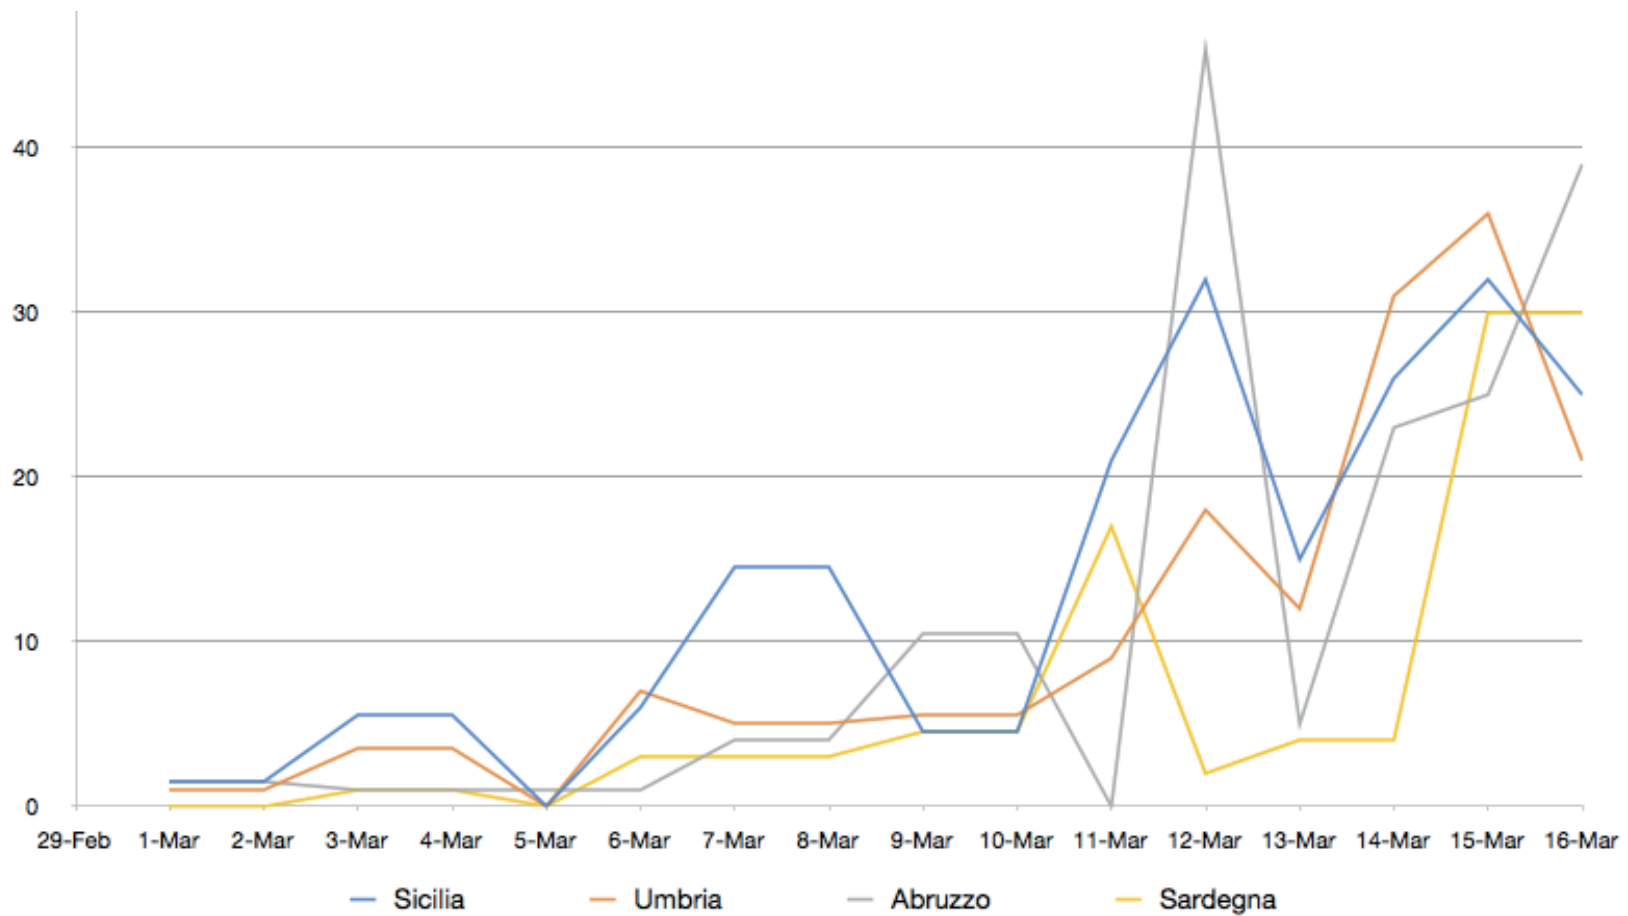

Nuovi contagi Gruppo 4

PIETRO PAOLO ALESSANDRELLO
Consulting, Training and Mentoring

Tel: +39 055 289904
www.alessandrello.org