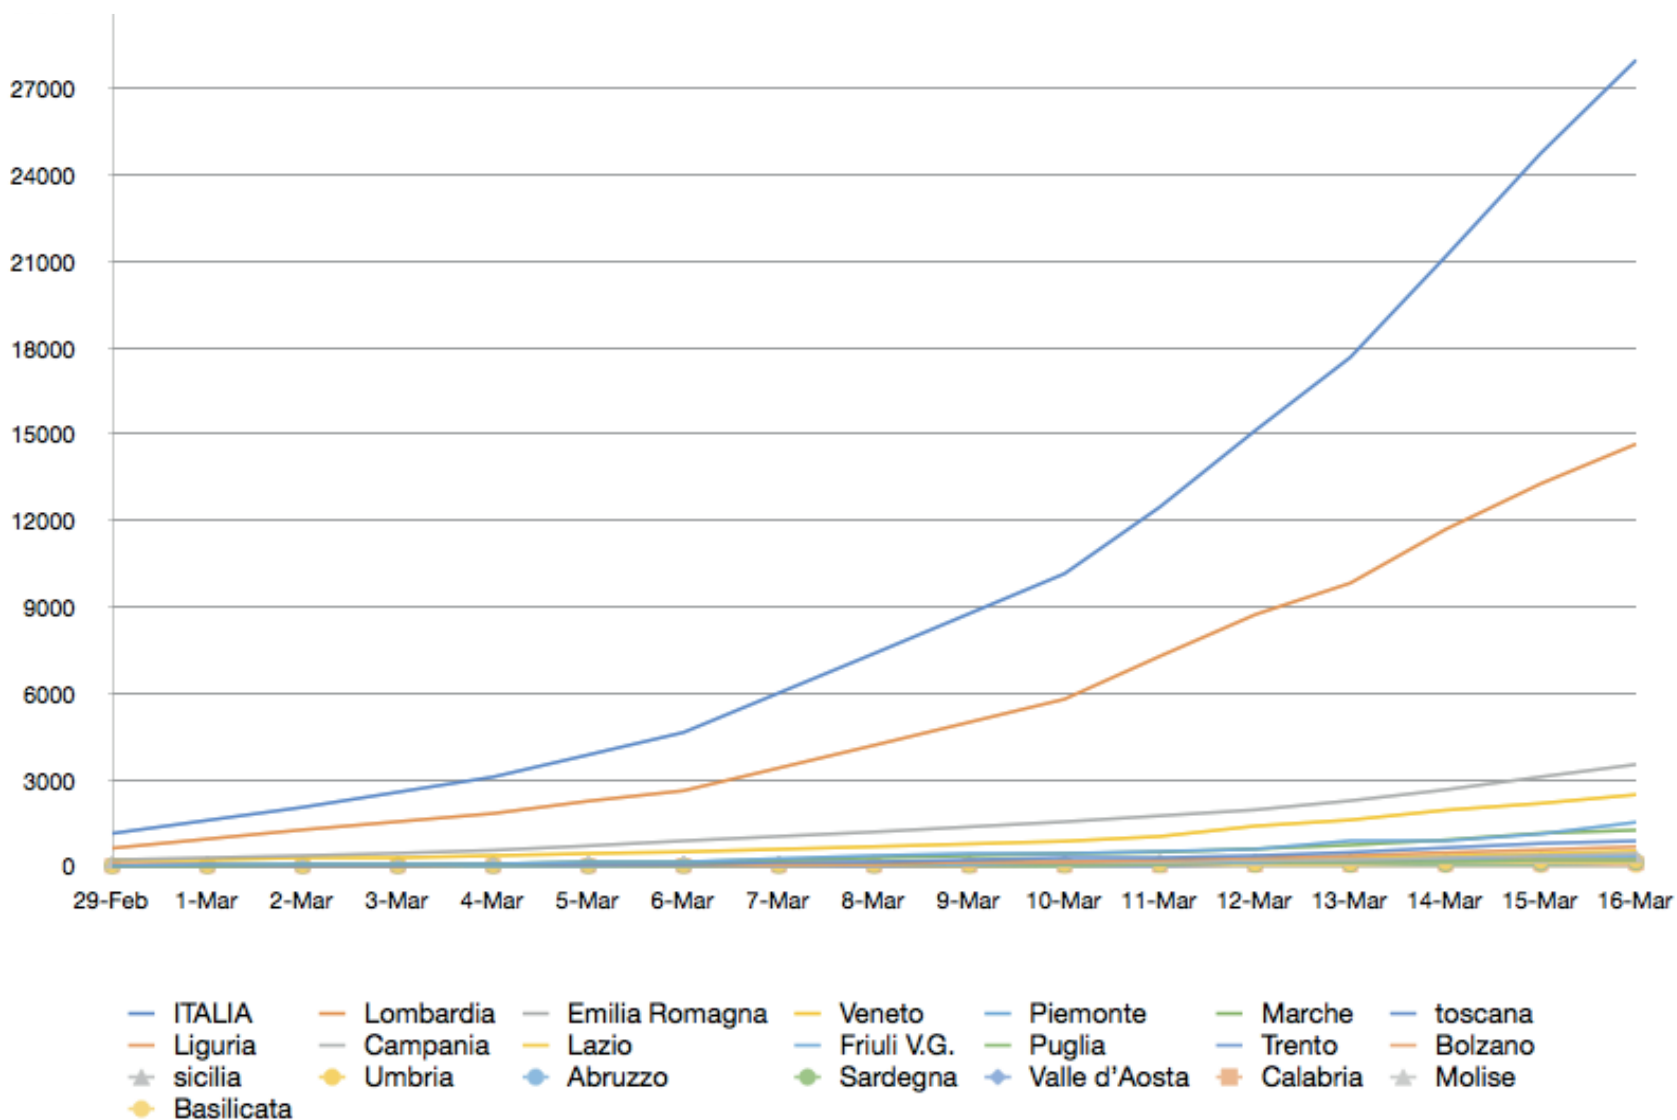

# Contagiati cumulativi inclusi guariti e decessi

**PIETRO PAOLO ALESSANDRELLO**  
Consulting, Training and Mentoring

Tel: +39 055 289904  
[www.alessandrello.org](http://www.alessandrello.org)

# Aumento dei contagi %

	8-Mar	9-Mar	10-Mar	11-Mar	12-Mar	13-Mar	14-Mar	15-Mar	16-Mar
<b>ITALIA</b>	23%	19%	16%	23%	21%	17%	20%	17%	13%
<b>Lombardia</b>	23%	19%	16%	26%	20%	13%	19%	14%	10%
<b>Emilia Romagna</b>	15%	15%	13%	13%	12%	16%	17%	17%	14%
<b>Veneto</b>	16%	14%	12%	20%	35%	15%	21%	12%	14%
<b>Piemonte</b>	43%	13%	11%	11%	16%	45%	4%	27%	36%
<b>Marche</b>	26%	22%	18%	22%	24%	22%	24%	26%	10%
<b>Toscana</b>	36%	30%	23%	21%	14%	29%	34%	24%	11%
<b>Liguria</b>	42%	40%	29%	38%	41%	26%	34%	21%	19%
<b>Campania</b>	28%	13%	11%	21%	16%	23%	24%	22%	20%
<b>Lazio</b>	23%	17%	14%	29%	33%	39%	29%	22%	20%
<b>Friuli V.G.</b>	30%	52%	34%	9%	33%	54%	17%	15%	11%
<b>Puglia</b>	40%	24%	19%	31%	35%	24%	29%	39%	0%
<b>Trento</b>	39%	63%	39%	48%	39%	52%	26%	83%	0%
<b>Bolzano</b>	38%	161%	62%	97%	39%	20%	38%	18%	18%
<b>Sicilia</b>	38%	8%	8%	34%	39%	13%	20%	21%	13%
<b>Umbria</b>	24%	21%	17%	24%	39%	19%	41%	34%	15%
<b>Abruzzo</b>	31%	62%	38%	0%	121%	6%	26%	22%	28%
<b>Sardegna</b>	38%	41%	29%	85%	5%	10%	9%	64%	39%
<b>Valle d'Aosta</b>	13%	44%	31%	18%	35%	4%	50%	36%	84%
<b>Calabria</b>	38%	22%	18%	46%	74%	15%	58%	13%	31%
<b>Molise</b>	8%	4%	3%	7%	0%	6%	0%	0%	24%
<b>Basilicata</b>	14%	38%	27%	14%	0%	25%	0%	10%	9%