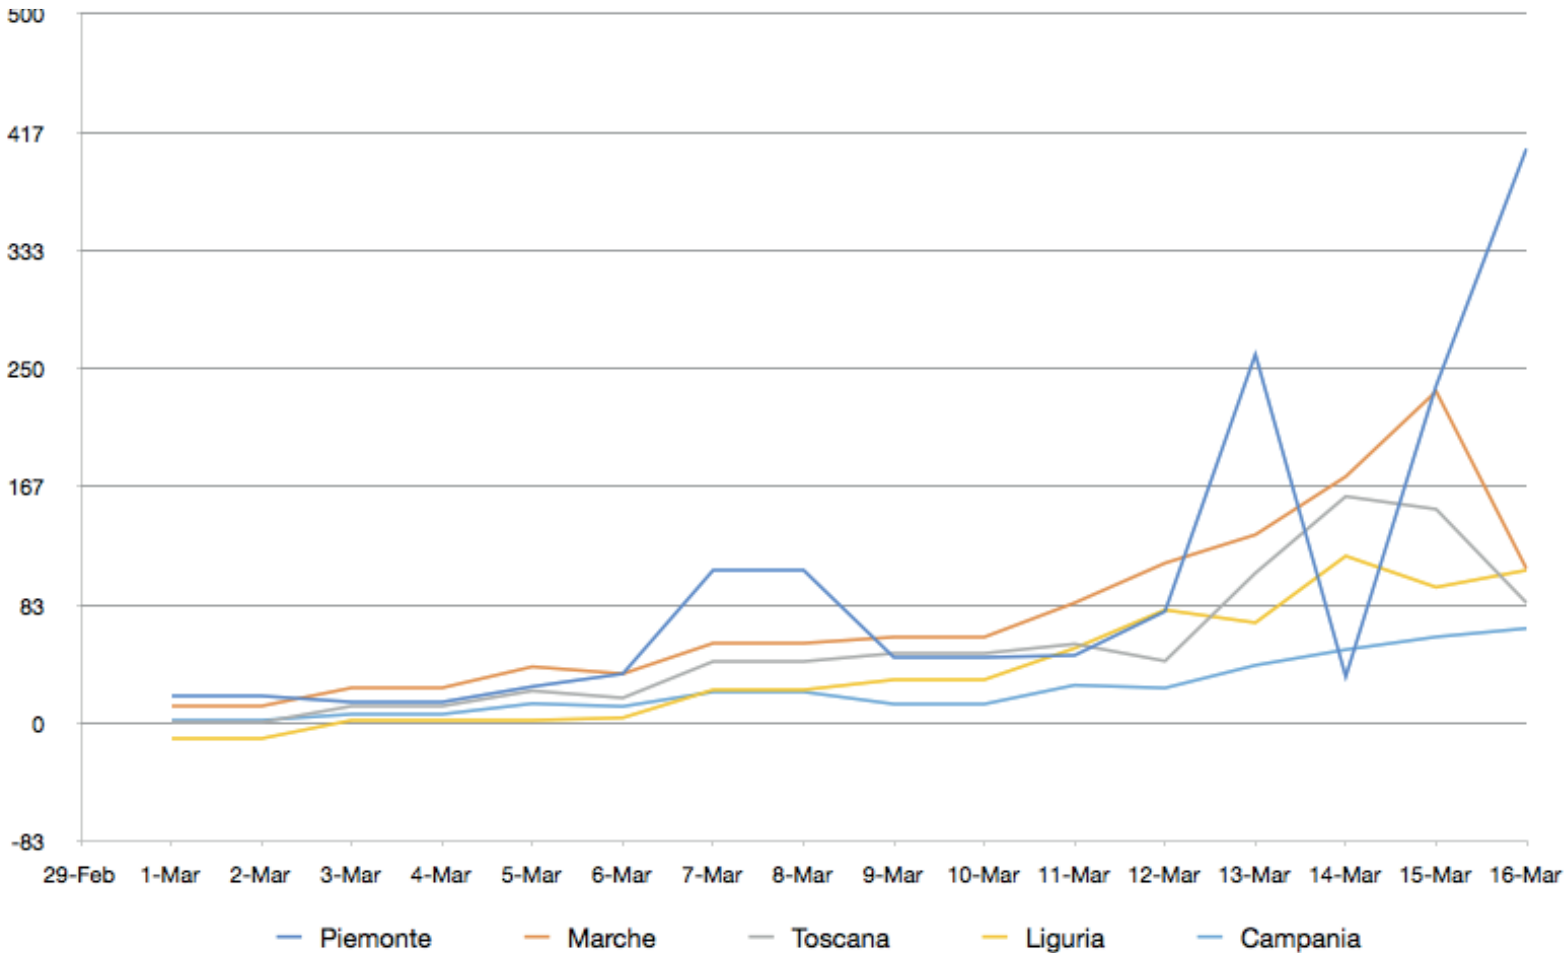

Nuovi contagi Gruppo 2

PIETRO PAOLO ALESSANDRELLO
Consulting, Training and Mentoring

Tel: +39 055 289904
www.alessandrello.org