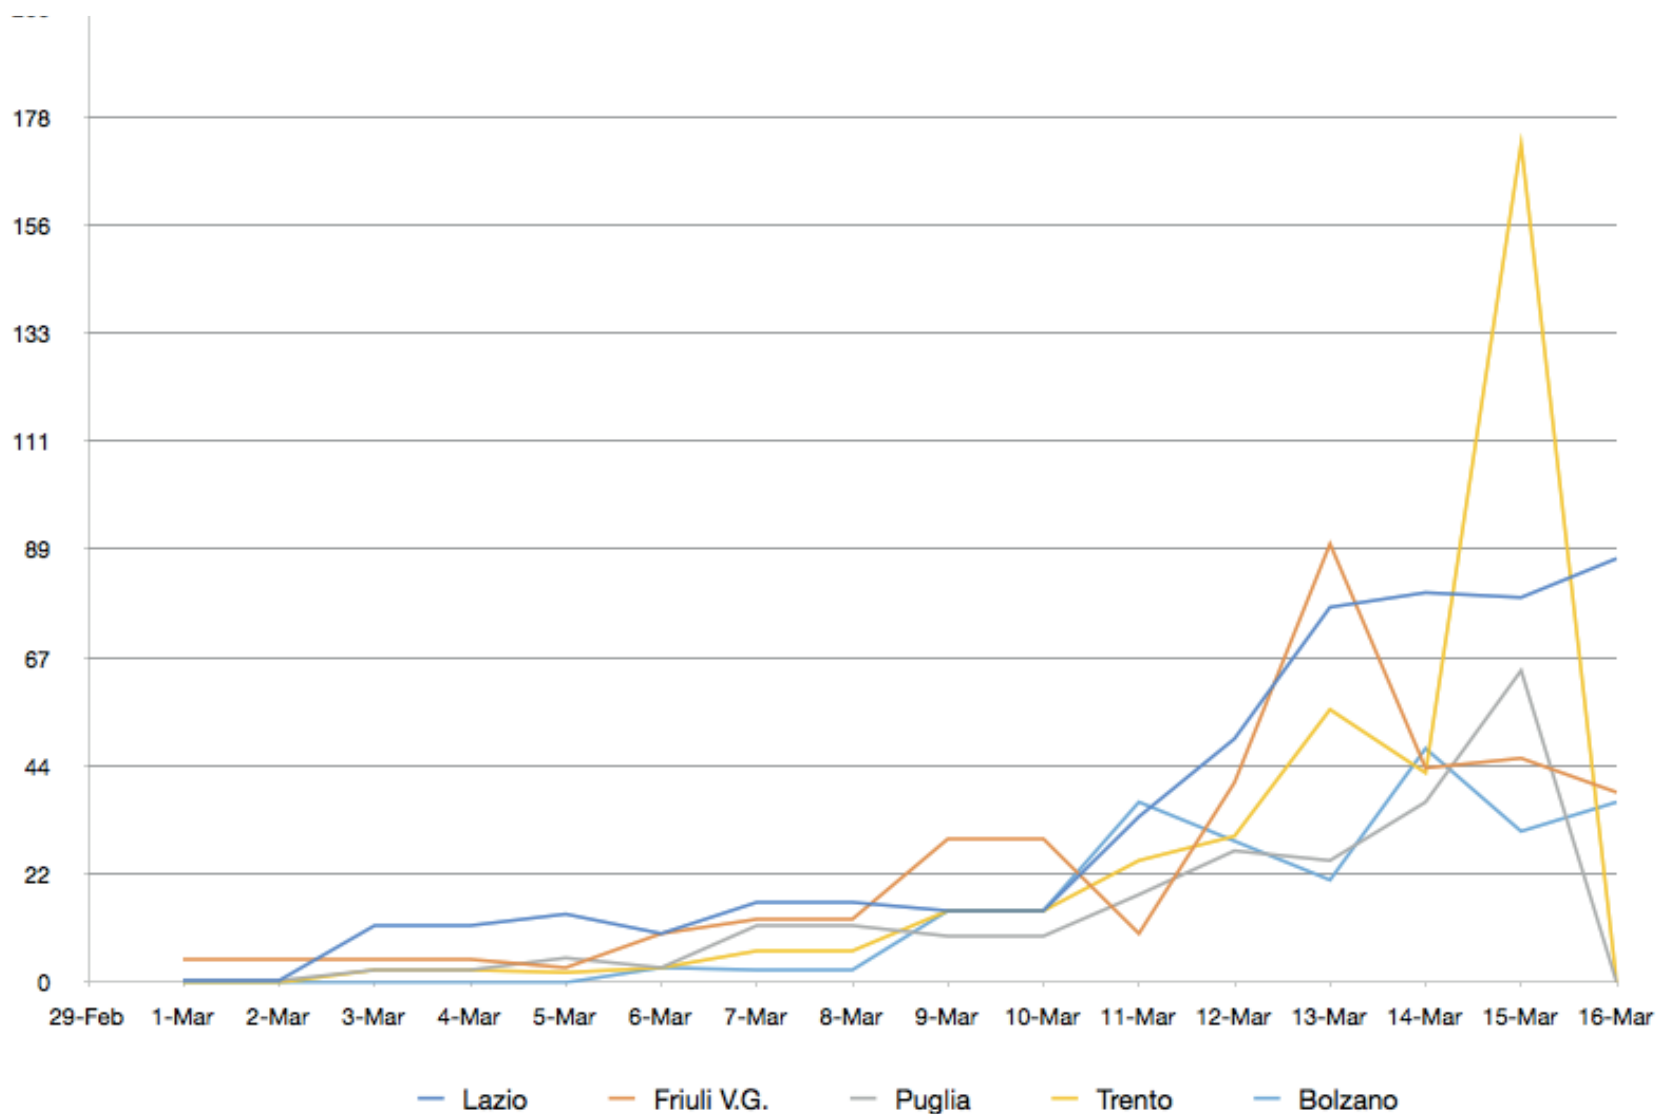

Nuovi contagi Gruppo 3

PIETRO PAOLO ALESSANDRELLO
Consulting, Training and Mentoring

Tel: +39 055 289904
www.alessandrello.org