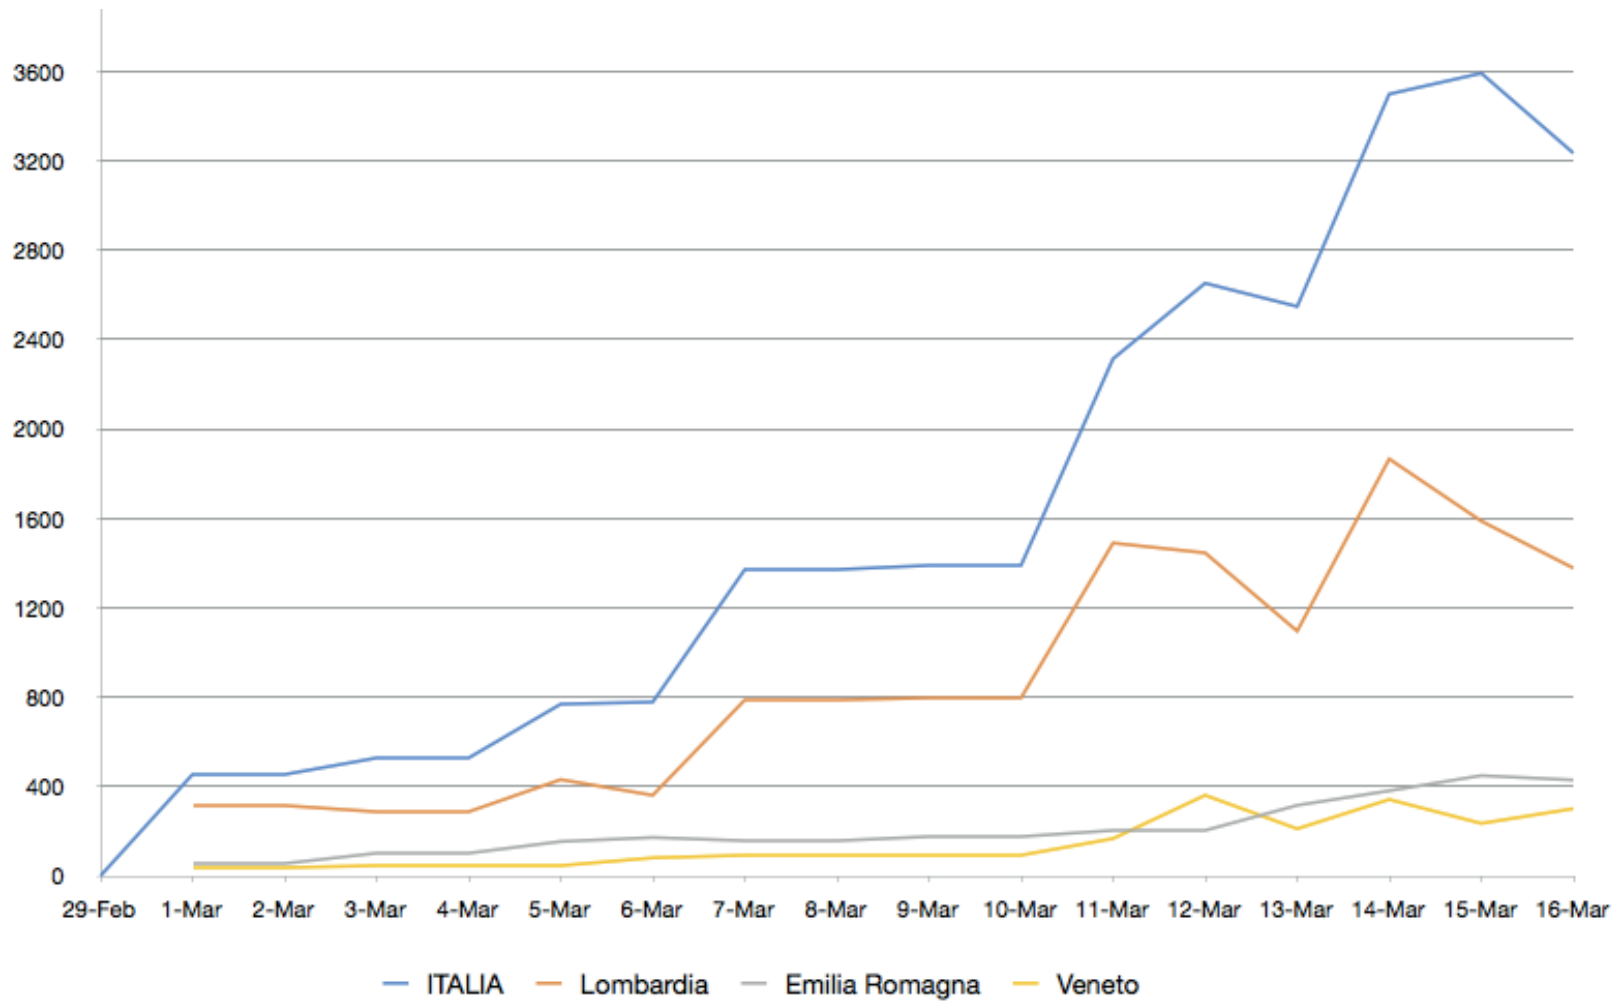

Nuovi contagi Gruppo 1

PIETRO PAOLO ALESSANDRELLO
Consulting, Training and Mentoring

Tel: +39 055 289904
www.alessandrello.org