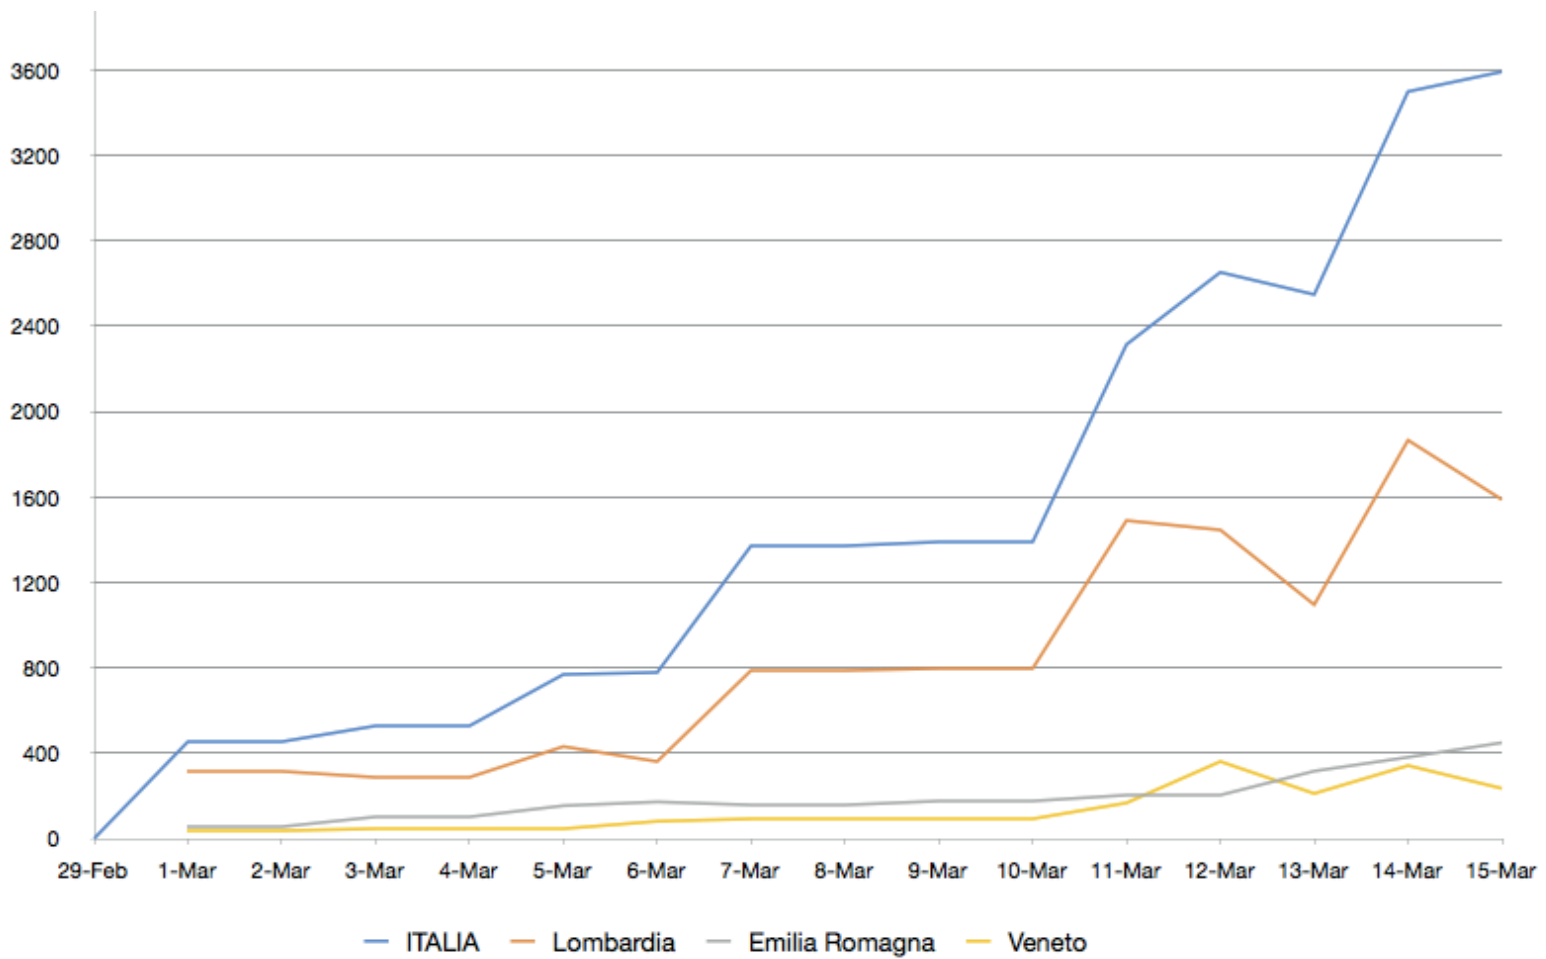

Nuovi contagi Gruppo 1

PIETRO PAOLO ALESSANDRELLO
Consulting, Training and Mentoring

Tel: +39 055 289904
www.alessandrello.org