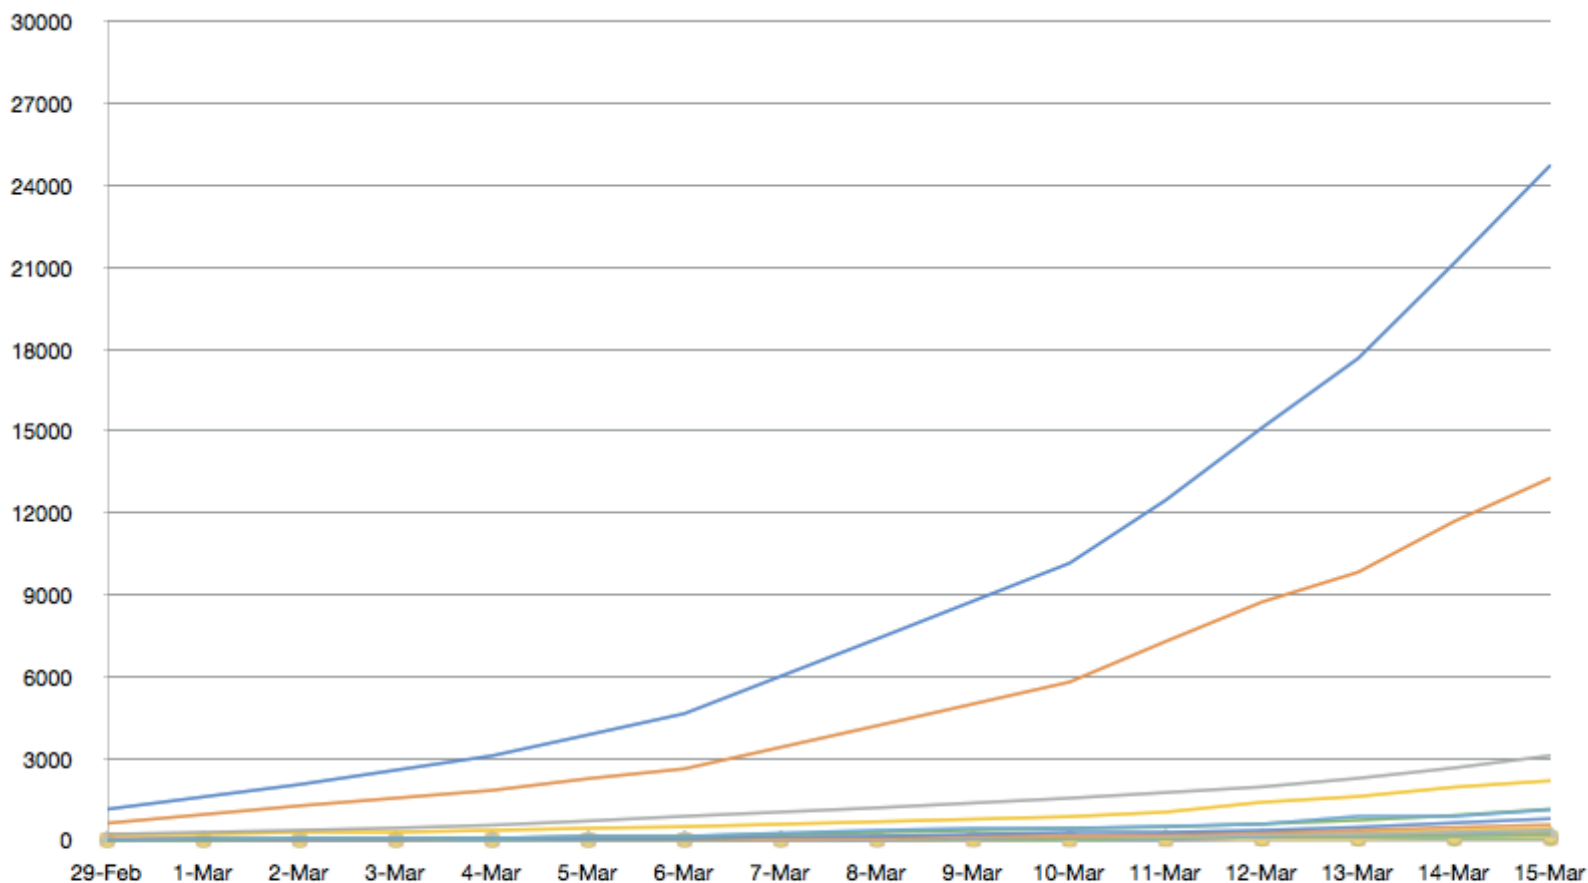

# Contagiati cumulativi inclusi guariti e decessi

- ITALIA
- Lombardia
- Emilia Romagna
- Veneto
- Piemonte
- Marche
- toscana
- Liguria
- Campania
- Lazio
- Friuli V.G.
- Puglia
- Trento
- Bolzano
- sicilia
- Umbria
- Abruzzo
- Sardegna
- Valle d'Aosta
- Calabria
- Molise
- Basilicata

# Aumento dei contagi %

	8-Mar	9-Mar	10-Mar	11-Mar	12-Mar	13-Mar	14-Mar	15-Mar
<b>ITALIA</b>	23%	19%	16%	23%	21%	17%	20%	17%
<b>Lombardia</b>	23%	19%	16%	26%	20%	13%	19%	14%
<b>Emilia Romagna</b>	15%	15%	13%	13%	12%	16%	17%	17%
<b>Veneto</b>	16%	14%	12%	20%	35%	15%	21%	12%
<b>Piemonte</b>	43%	13%	11%	11%	16%	45%	4%	27%
<b>Marche</b>	26%	22%	18%	22%	24%	22%	24%	26%
<b>Toscana</b>	36%	30%	23%	21%	14%	29%	34%	24%
<b>Liguria</b>	42%	40%	29%	38%	41%	26%	34%	21%
<b>Campania</b>	28%	13%	11%	21%	16%	23%	24%	22%
<b>Lazio</b>	23%	17%	14%	29%	33%	39%	29%	22%
<b>Friuli V.G.</b>	30%	52%	34%	9%	33%	54%	17%	15%
<b>Puglia</b>	40%	24%	19%	31%	35%	24%	29%	39%
<b>Trento</b>	39%	63%	39%	48%	39%	52%	26%	83%
<b>Bolzano</b>	38%	161%	62%	97%	39%	20%	38%	18%
<b>Sicilia</b>	38%	8%	8%	34%	39%	13%	20%	21%
<b>Umbria</b>	24%	21%	17%	24%	39%	19%	41%	34%
<b>Abruzzo</b>	31%	62%	38%	0%	121%	6%	26%	22%
<b>Sardegna</b>	38%	41%	29%	85%	5%	10%	9%	64%
<b>Valle d'Aosta</b>	13%	44%	31%	18%	35%	4%	50%	36%
<b>Calabria</b>	38%	22%	18%	46%	74%	15%	58%	13%
<b>Molise</b>	8%	4%	3%	7%	0%	6%	0%	0%
<b>Basilicata</b>	14%	38%	27%	14%	0%	25%	0%	10%