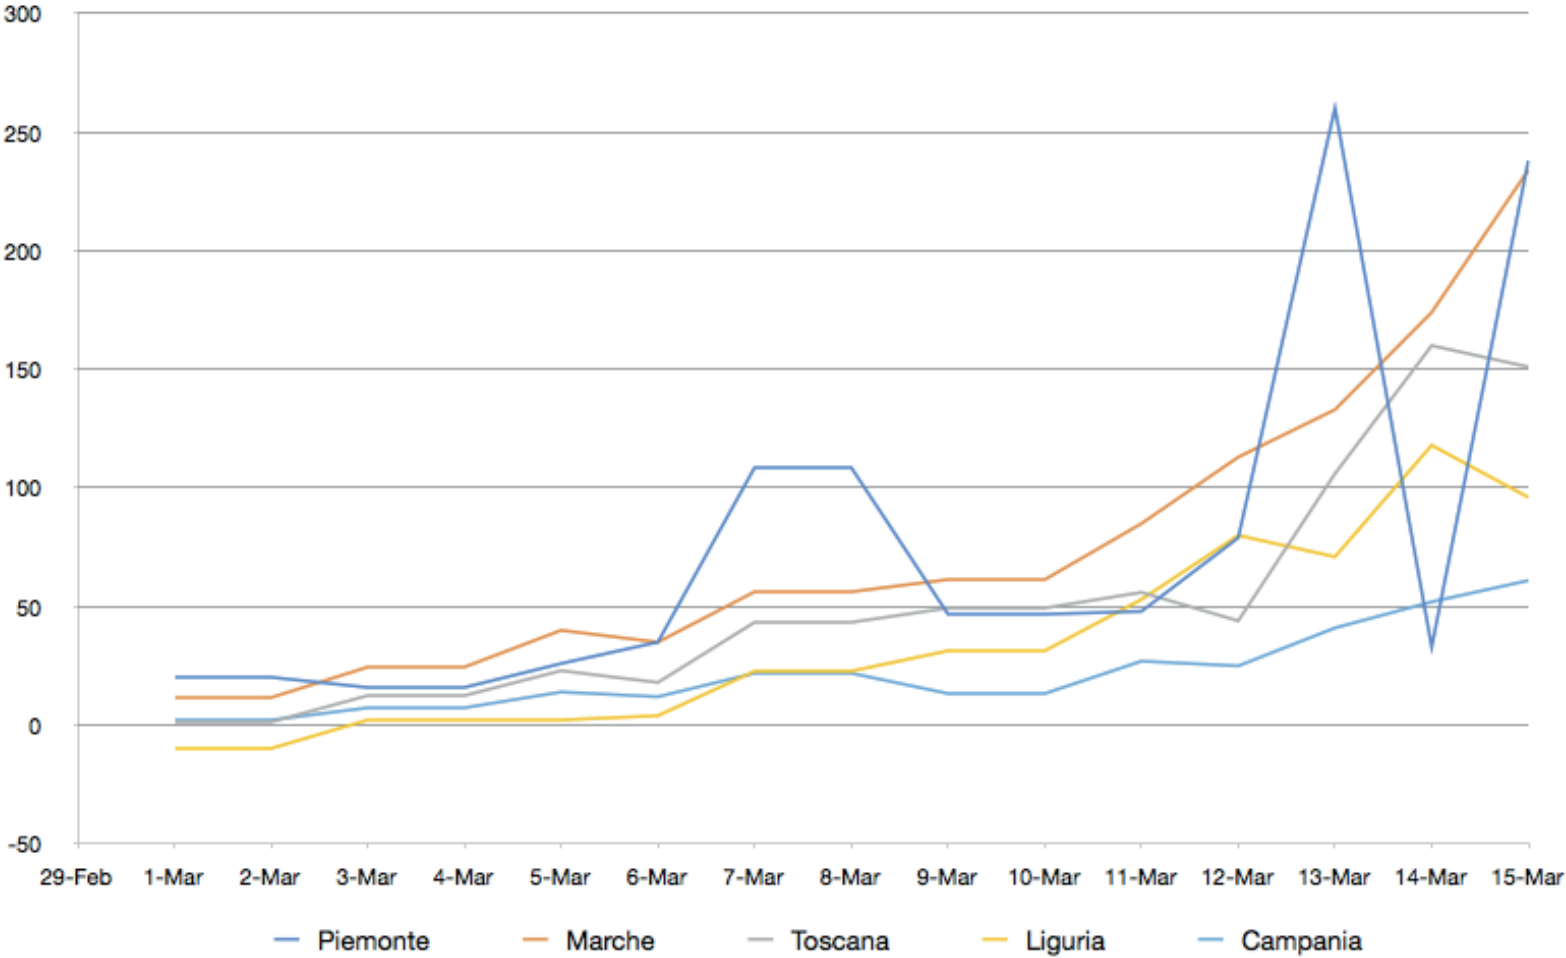

Nuovi contagi Gruppo 2

PIETRO PAOLO ALESSANDRELLO
Consulting, Training and Mentoring

Tel: +39 055 289904
www.alessandrello.org